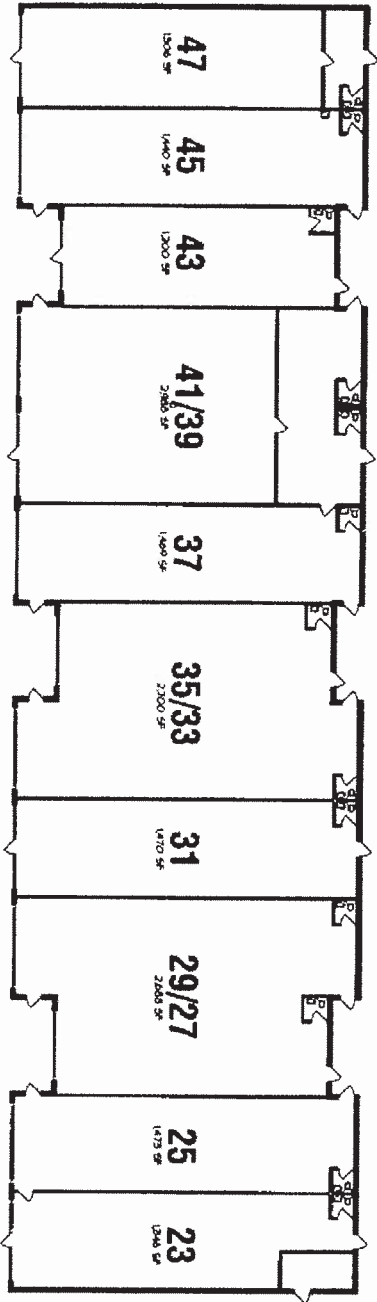

EDGEMARK ASSET MANAGEMENT LLC

PALATINE CENTRE COMMERCIAL PROPERTY
47 E. NORTHWEST HIGHWAY

WOLD ARCHITECTS AND ENGINEERS