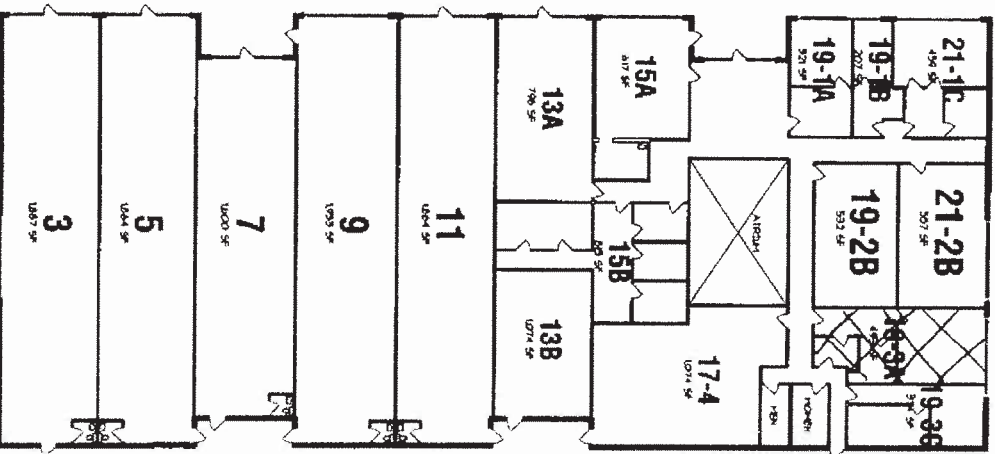

EDGEMARK ASSET MANAGEMENT LLC

PALATINE CENTRE COMMERCIAL PROPERTY
47 E. NORTHWEST HIGHWAY

WOLD ARCHITECTS AND ENGINEERS