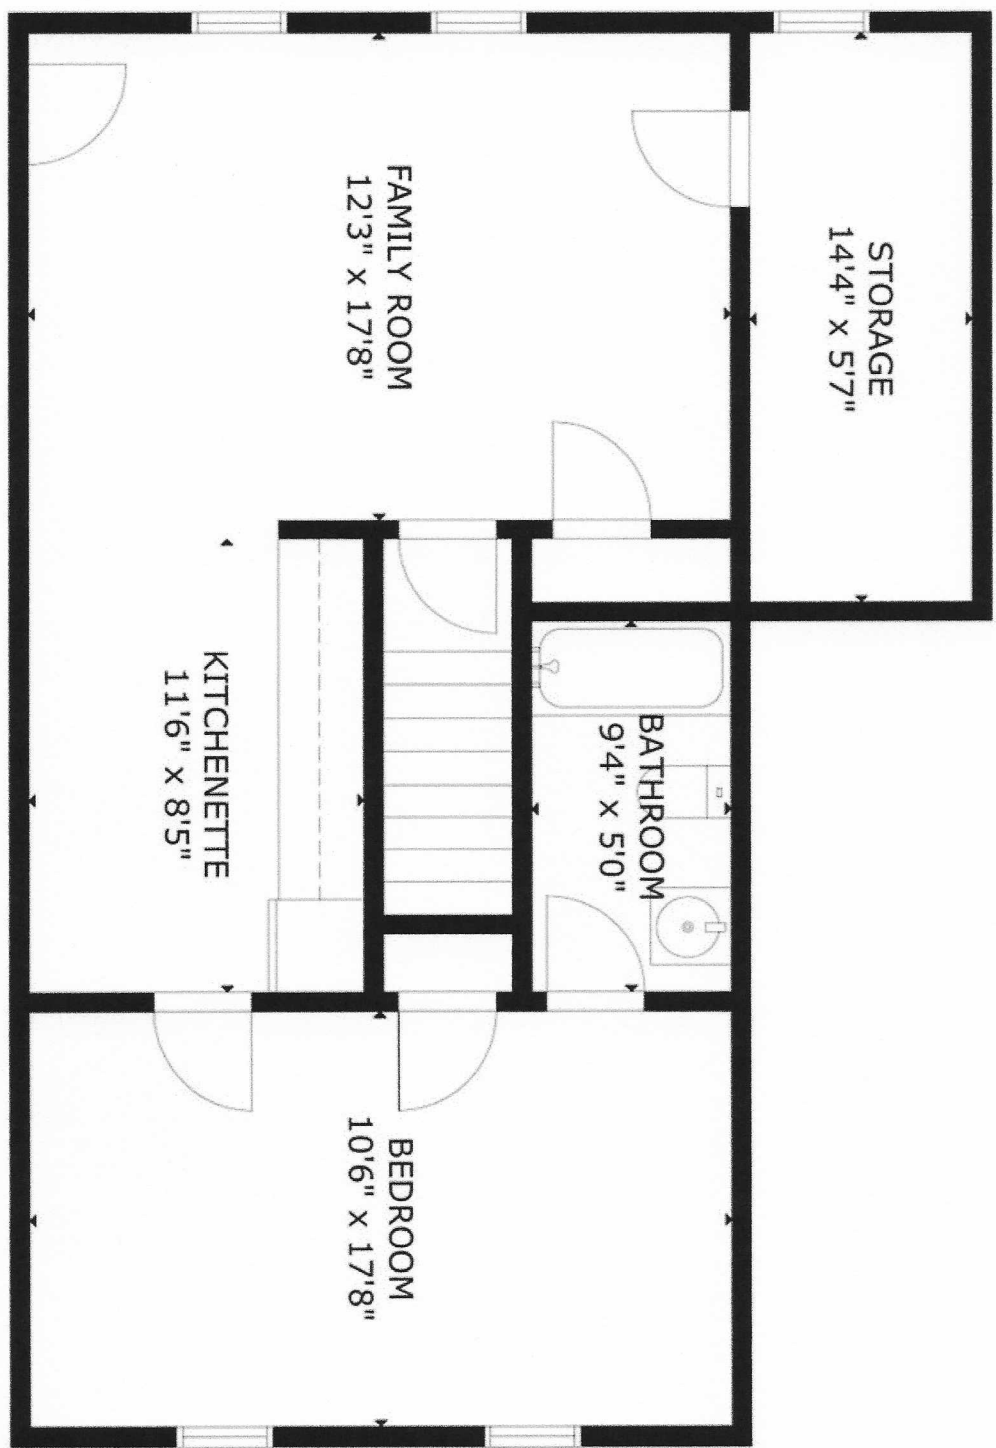

6 Elmer St., Madison, NJ, 07940

FIRST FLOOR

GROSS INTERNAL AREA  
TOTAL: 4,423 sq ft  
LOWER FLOOR: 1,173 sq ft, FIRST FLOOR: 1,456 sq ft  
SECOND FLOOR: 1,087 sq ft, THIRD FLOOR: 707 sq ft  
EXCLUDED AREAS: DECK: 69 sq ft, REAR BUILDING: 1,248 sq ft  
SIZE AND DIMENSIONS ARE APPROXIMATE, ACTUAL MAY VARY

6 Elmer St., Madison, NJ, 07940

SECOND FLOOR

GROSS INTERNAL AREA  
TOTAL: 4,423 sq ft  
LOWER FLOOR: 1,173 sq ft, FIRST FLOOR: 1,456 sq ft  
SECOND FLOOR: 1,087 sq ft, THIRD FLOOR: 707 sq ft  
EXCLUDED AREAS: DECK: 69 sq ft, REAR BUILDING: 1,248 sq ft  
SEEZ AND DIMENSIONS PER APPROXIMATE ACTUAL MEASUREMENTS

6 Elmer St., Madison, NJ, 07940

THIRD FLOOR

GROSS INTERNAL AREA  
TOTAL: 4,423 sq ft  
LOWER FLOOR: 1,173 sq ft, FIRST FLOOR: 1,456 sq ft  
SECOND FLOOR: 1,087 sq ft, THIRD FLOOR: 707 sq ft  
EXCLUDED AREAS: DECK: 69 sq ft, REAR BUILDING: 1,248 sq ft  
SEEZ AND DIMENSIONS ARE APPROXIMATE. ACTUAL MAY VARY.

6 Elmer St., Madison, NJ, 07940

LOWER FLOOR

GROSS INTERNAL AREA  
TOTAL: 4,423 sq ft  
LOWER FLOOR: 1,173 sq ft, FIRST FLOOR: 1,456 sq ft  
SECOND FLOOR: 1,087 sq ft, THIRD FLOOR: 707 sq ft  
EXCLUDED AREAS: DECK: 69 sq ft, REAR BUILDING: 1,248 sq ft  
SIZE AND DIMENSIONS ARE APPROXIMATE. ACTUAL MAY VARY.