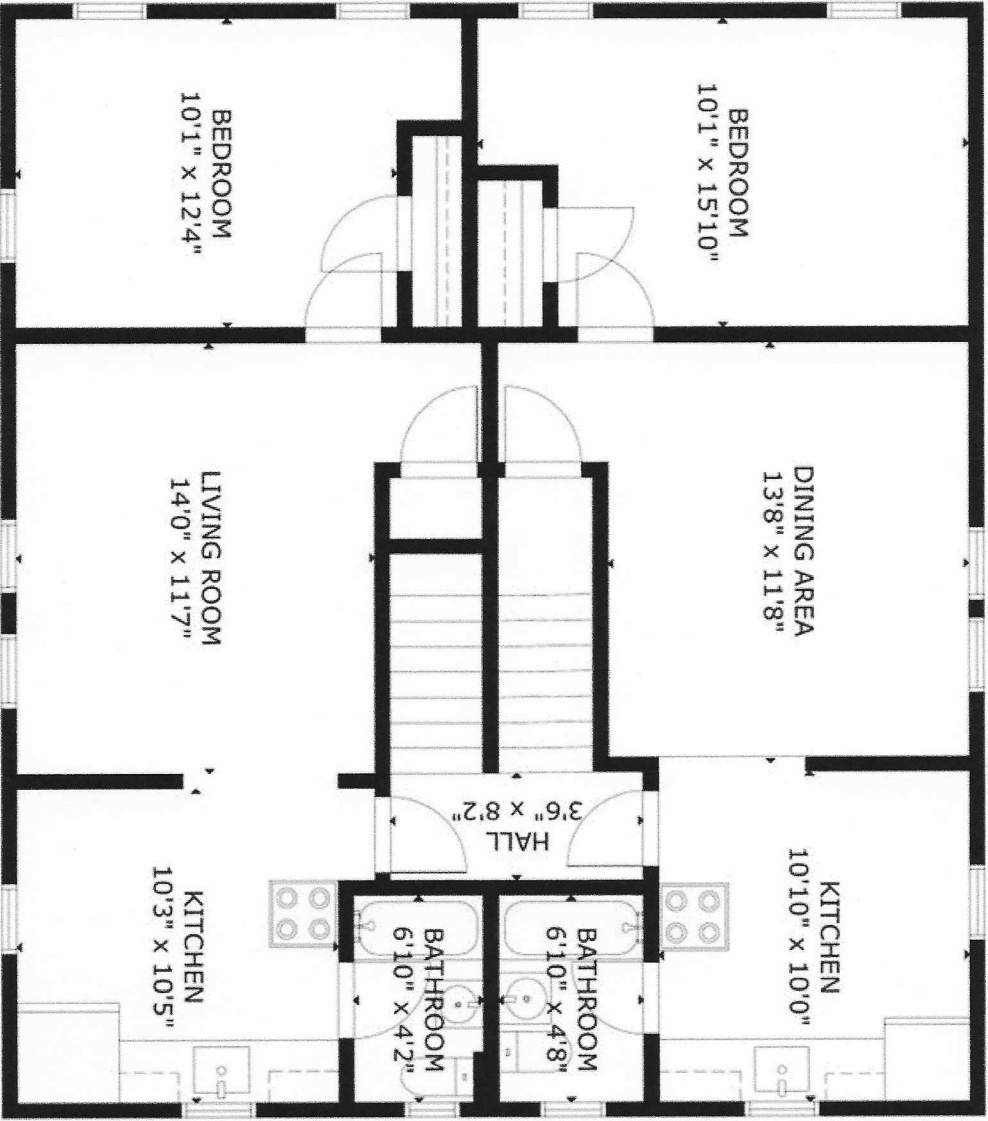

6 Elmer St., Madison, NJ, 07940

FIRST FLOOR

GROSS INTERNAL AREA  
TOTAL: 4,423 sq ft  
LOWER FLOOR: 1,173 sq ft, FIRST FLOOR: 1,456 sq ft  
SECOND FLOOR: 1,087 sq ft, THIRD FLOOR: 707 sq ft  
EXCLUDED AREAS: DECK: 69 sq ft, REAR BUILDING: 1,248 sq ft  
SIZE AND DIMENSIONS ARE APPROXIMATE, ACTUAL MAY VARY

6 Elmer St., Madison, NJ, 07940

SECOND FLOOR

GROSS INTERNAL AREA  
TOTAL: 4,423 sq ft  
LOWER FLOOR: 1,173 sq ft, FIRST FLOOR: 1,456 sq ft  
SECOND FLOOR: 1,087 sq ft, THIRD FLOOR: 707 sq ft  
EXCLUDED AREAS: DECK: 69 sq ft, REAR BUILDING: 1,248 sq ft  
SEEZ AND DIMENSIONS PER APPROXIMATE ACTUAL MEASUREMENTS

6 Elmer St., Madison, NJ, 07940

THIRD FLOOR

GROSS INTERNAL AREA  
TOTAL: 4,423 sq ft  
LOWER FLOOR: 1,173 sq ft, FIRST FLOOR: 1,456 sq ft  
SECOND FLOOR: 1,087 sq ft, THIRD FLOOR: 707 sq ft  
EXCLUDED AREAS: DECK: 69 sq ft, REAR BUILDING: 1,248 sq ft  
SEEZ AND DIMENSIONS ARE APPROXIMATE. ACTUAL MAY VARY.

6 Elmer St., Madison, NJ, 07940

LOWER FLOOR

GROSS INTERNAL AREA  
TOTAL: 4,423 sq ft  
LOWER FLOOR: 1,173 sq ft, FIRST FLOOR: 1,456 sq ft  
SECOND FLOOR: 1,087 sq ft, THIRD FLOOR: 707 sq ft  
EXCLUDED AREAS: DECK: 69 sq ft, REAR BUILDING: 1,248 sq ft  
SIZE AND DIMENSIONS ARE APPROXIMATE. ACTUAL MAY VARY.