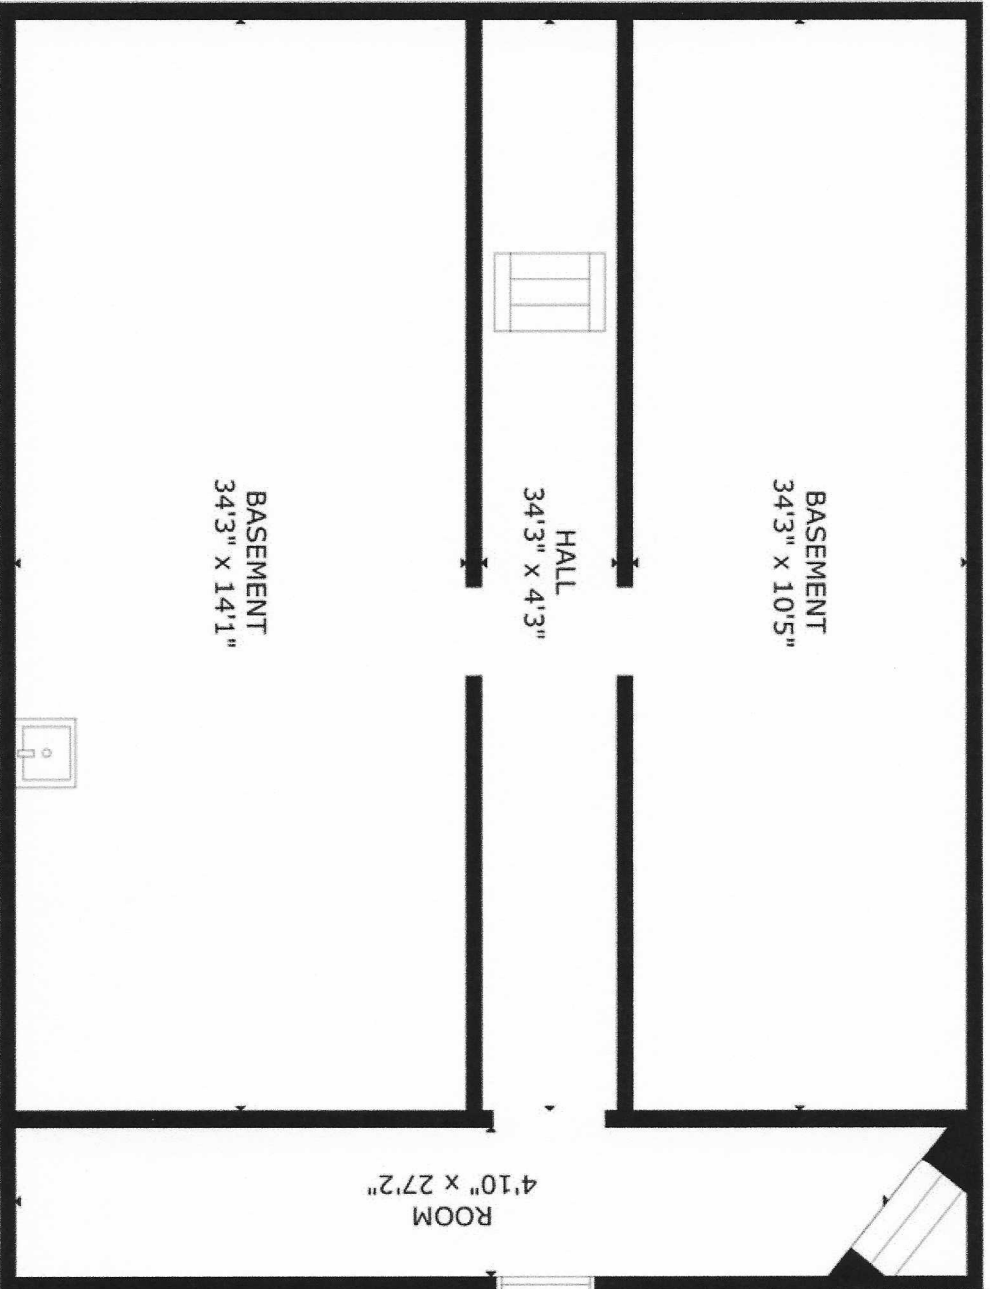

6 Elmer St., Madison, NJ, 07940

FIRST FLOOR

GROSS INTERNAL AREA  
TOTAL: 4,423 sq ft  
LOWER FLOOR: 1,173 sq ft, FIRST FLOOR: 1,456 sq ft  
SECOND FLOOR: 1,087 sq ft, THIRD FLOOR: 707 sq ft  
EXCLUDED AREAS: DECK: 69 sq ft, REAR BUILDING: 1,248 sq ft  
SIZE AND DIMENSIONS ARE APPROXIMATE, ACTUAL MAY VARY

6 Elmer St., Madison, NJ, 07940

SECOND FLOOR

GROSS INTERNAL AREA  
TOTAL: 4,423 sq ft  
LOWER FLOOR: 1,173 sq ft, FIRST FLOOR: 1,456 sq ft  
SECOND FLOOR: 1,087 sq ft, THIRD FLOOR: 707 sq ft  
EXCLUDED AREAS: DECK: 69 sq ft, REAR BUILDING: 1,248 sq ft  
SEEZ AND DIMENSIONS PER APPROXIMATE ACTUAL MEASUREMENTS

6 Elmer St., Madison, NJ, 07940

THIRD FLOOR

GROSS INTERNAL AREA  
TOTAL: 4,423 sq ft  
LOWER FLOOR: 1,173 sq ft, FIRST FLOOR: 1,456 sq ft  
SECOND FLOOR: 1,087 sq ft, THIRD FLOOR: 707 sq ft  
EXCLUDED AREAS: DECK: 69 sq ft, REAR BUILDING: 1,248 sq ft  
SEEZ AND DIMENSIONS ARE APPROXIMATE. ACTUAL MAY VARY.

6 Elmer St., Madison, NJ, 07940

LOWER FLOOR

GROSS INTERNAL AREA  
TOTAL: 4,423 sq ft  
LOWER FLOOR: 1,173 sq ft, FIRST FLOOR: 1,456 sq ft  
SECOND FLOOR: 1,087 sq ft, THIRD FLOOR: 707 sq ft  
EXCLUDED AREAS: DECK: 69 sq ft, REAR BUILDING: 1,248 sq ft  
SIZE AND DIMENSIONS ARE APPROXIMATE. ACTUAL MAY VARY.