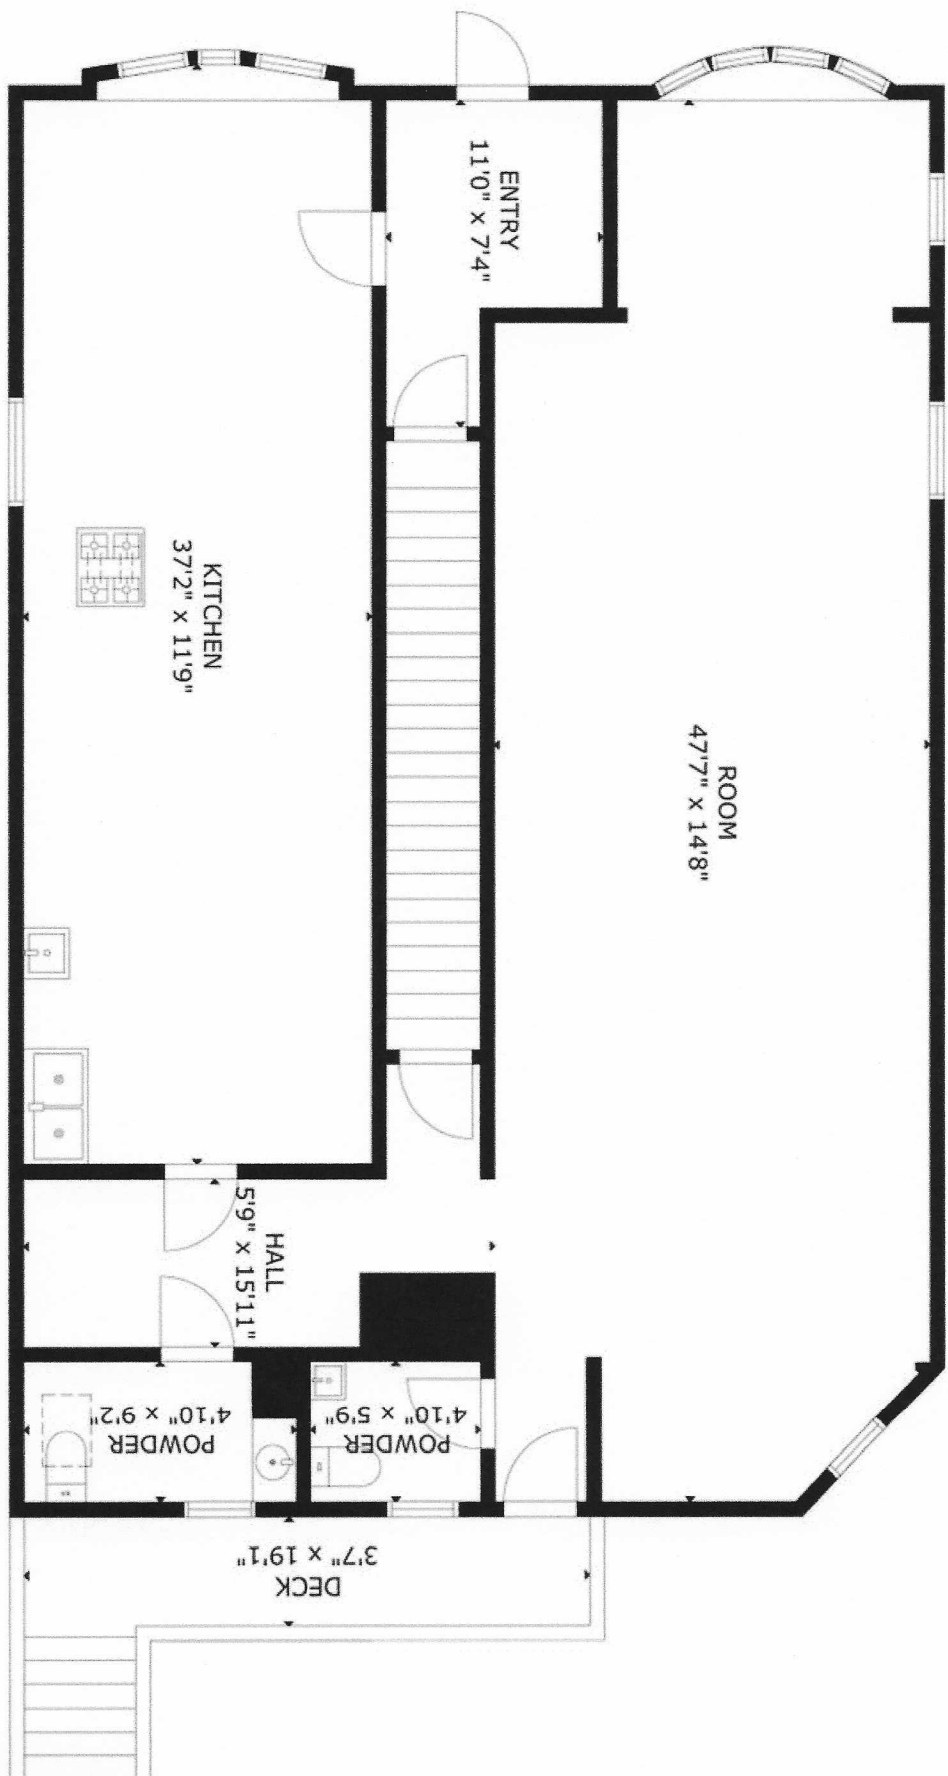

6 Elmer St., Madison, NJ, 07940

FIRST FLOOR

GROSS INTERNAL AREA  
TOTAL: 4,423 sq ft  
LOWER FLOOR: 1,173 sq ft, FIRST FLOOR: 1,456 sq ft  
SECOND FLOOR: 1,087 sq ft, THIRD FLOOR: 707 sq ft  
EXCLUDED AREAS: DECK: 69 sq ft, REAR BUILDING: 1,248 sq ft  
SIZE AND DIMENSIONS ARE APPROXIMATE, ACTUAL MAY VARY

6 Elmer St., Madison, NJ, 07940

SECOND FLOOR

GROSS INTERNAL AREA  
TOTAL: 4,423 sq ft  
LOWER FLOOR: 1,173 sq ft, FIRST FLOOR: 1,456 sq ft  
SECOND FLOOR: 1,087 sq ft, THIRD FLOOR: 707 sq ft  
EXCLUDED AREAS: DECK: 69 sq ft, REAR BUILDING: 1,248 sq ft  
SEEZ AND DIMENSIONS PER APPROXIMATE ACTUAL MEASUREMENTS

6 Elmer St., Madison, NJ, 07940

THIRD FLOOR

GROSS INTERNAL AREA  
TOTAL: 4,423 sq ft  
LOWER FLOOR: 1,173 sq ft, FIRST FLOOR: 1,456 sq ft  
SECOND FLOOR: 1,087 sq ft, THIRD FLOOR: 707 sq ft  
EXCLUDED AREAS: DECK: 69 sq ft, REAR BUILDING: 1,248 sq ft  
SEEZ AND DIMENSIONS ARE APPROXIMATE. ACTUAL MAY VARY.

6 Elmer St., Madison, NJ, 07940

LOWER FLOOR

GROSS INTERNAL AREA  
TOTAL: 4,423 sq ft  
LOWER FLOOR: 1,173 sq ft, FIRST FLOOR: 1,456 sq ft  
SECOND FLOOR: 1,087 sq ft, THIRD FLOOR: 707 sq ft  
EXCLUDED AREAS: DECK: 69 sq ft, REAR BUILDING: 1,248 sq ft  
SIZE AND DIMENSIONS ARE APPROXIMATE. ACTUAL MAY VARY.