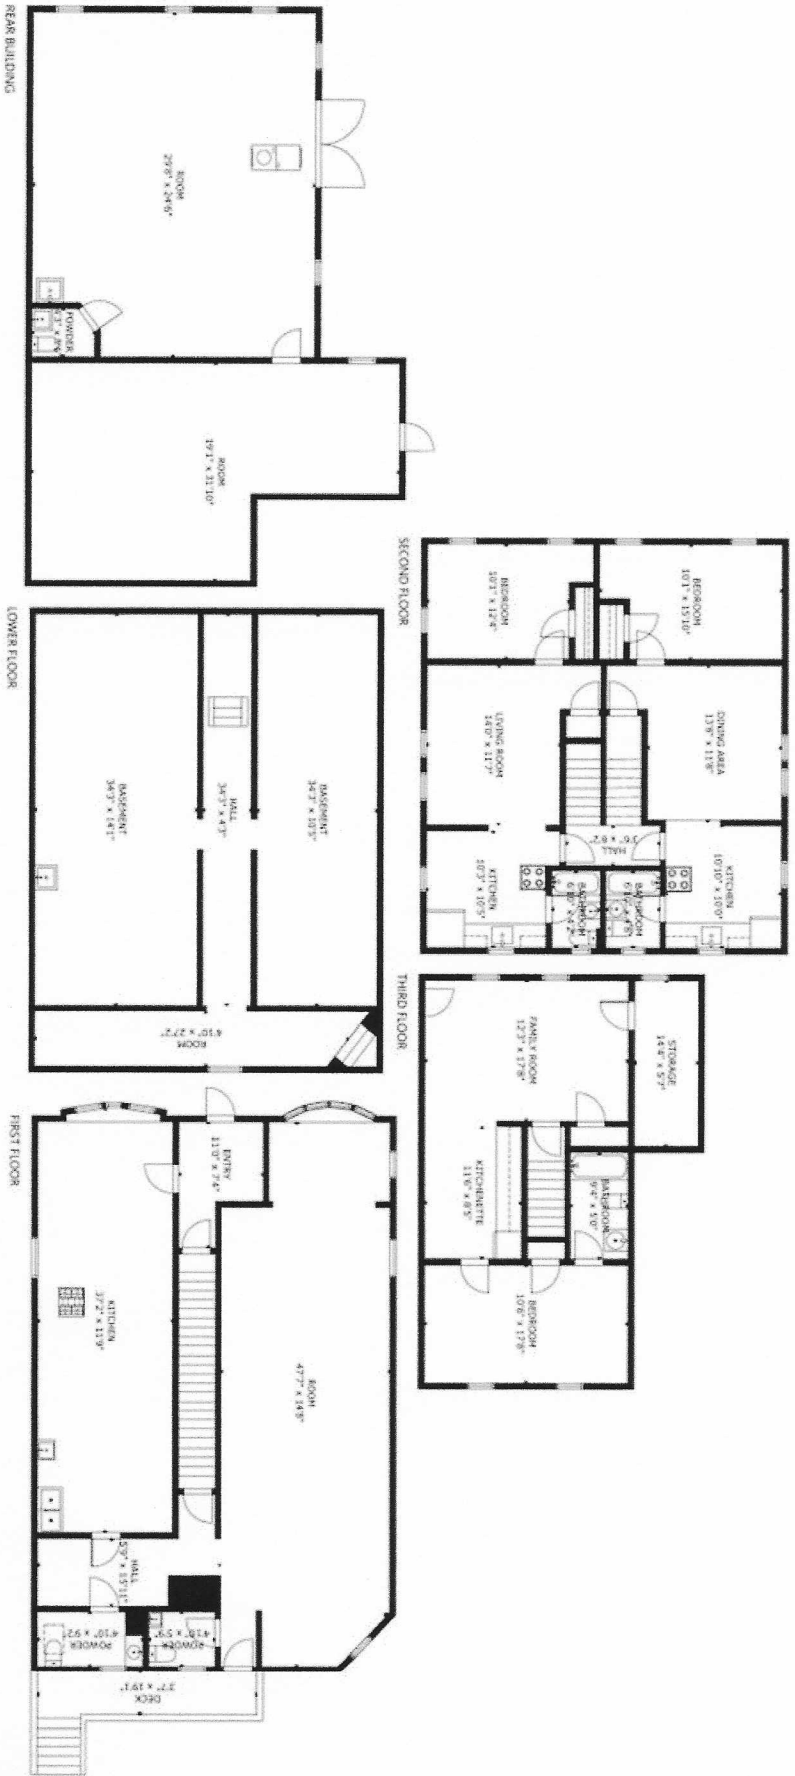

6 Elmer St., Madison, NJ, 07940

GROSS INTERNAL AREA
TOTAL: 4,423 sq ft
LOWER FLOOR: 1,173 sq ft, FIRST FLOOR: 1,456 sq ft,
SECOND FLOOR: 1,087 sq ft, THIRD FLOOR: 707 sq ft
EXCLUDED AREAS: DECK: 69 sq ft, REAR BUILDING: 1,248 sq ft
SIZE AND DIMENSIONS ARE APPROXIMATE, ACTUAL MAY VARY