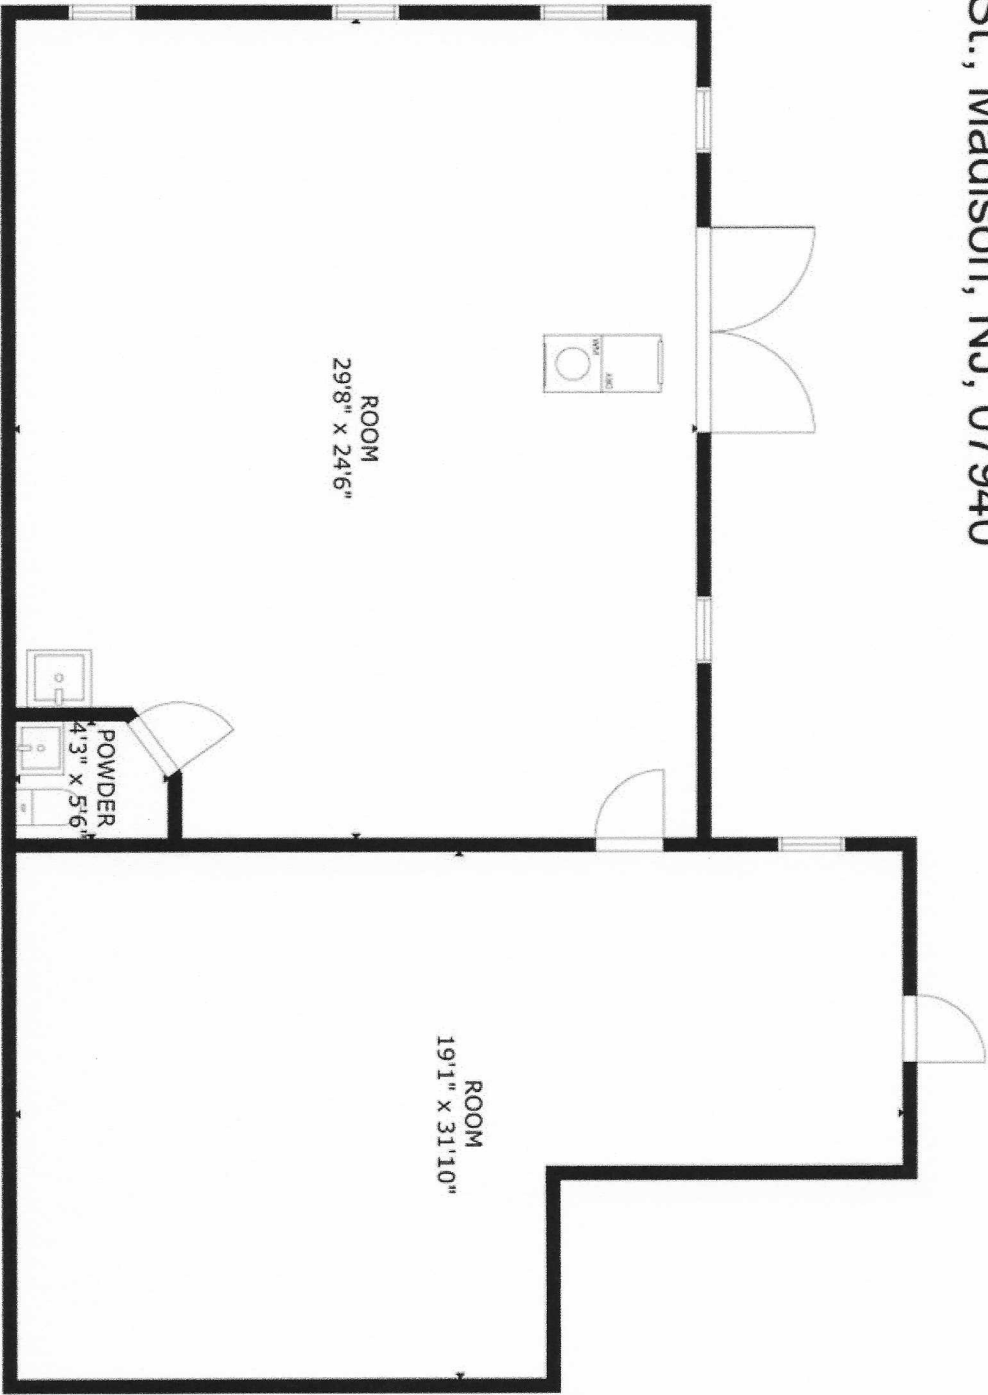

6 Elmer St., Madison, NJ, 07940

REAR BUILDING

GROSS INTERNAL AREA
TOTAL: 4,423 sq ft
LOWER FLOOR: 1,173 sq ft, FIRST FLOOR: 1,456 sq ft
SECOND FLOOR: 1,087 sq ft, THIRD FLOOR: 707 sq ft
EXCLUDED AREAS: DECK: 69 sq ft, REAR BUILDING: 1,248 sq ft
SIZE AND DIMENSIONS ARE APPROXIMATE. ACTUAL MAY VARY.