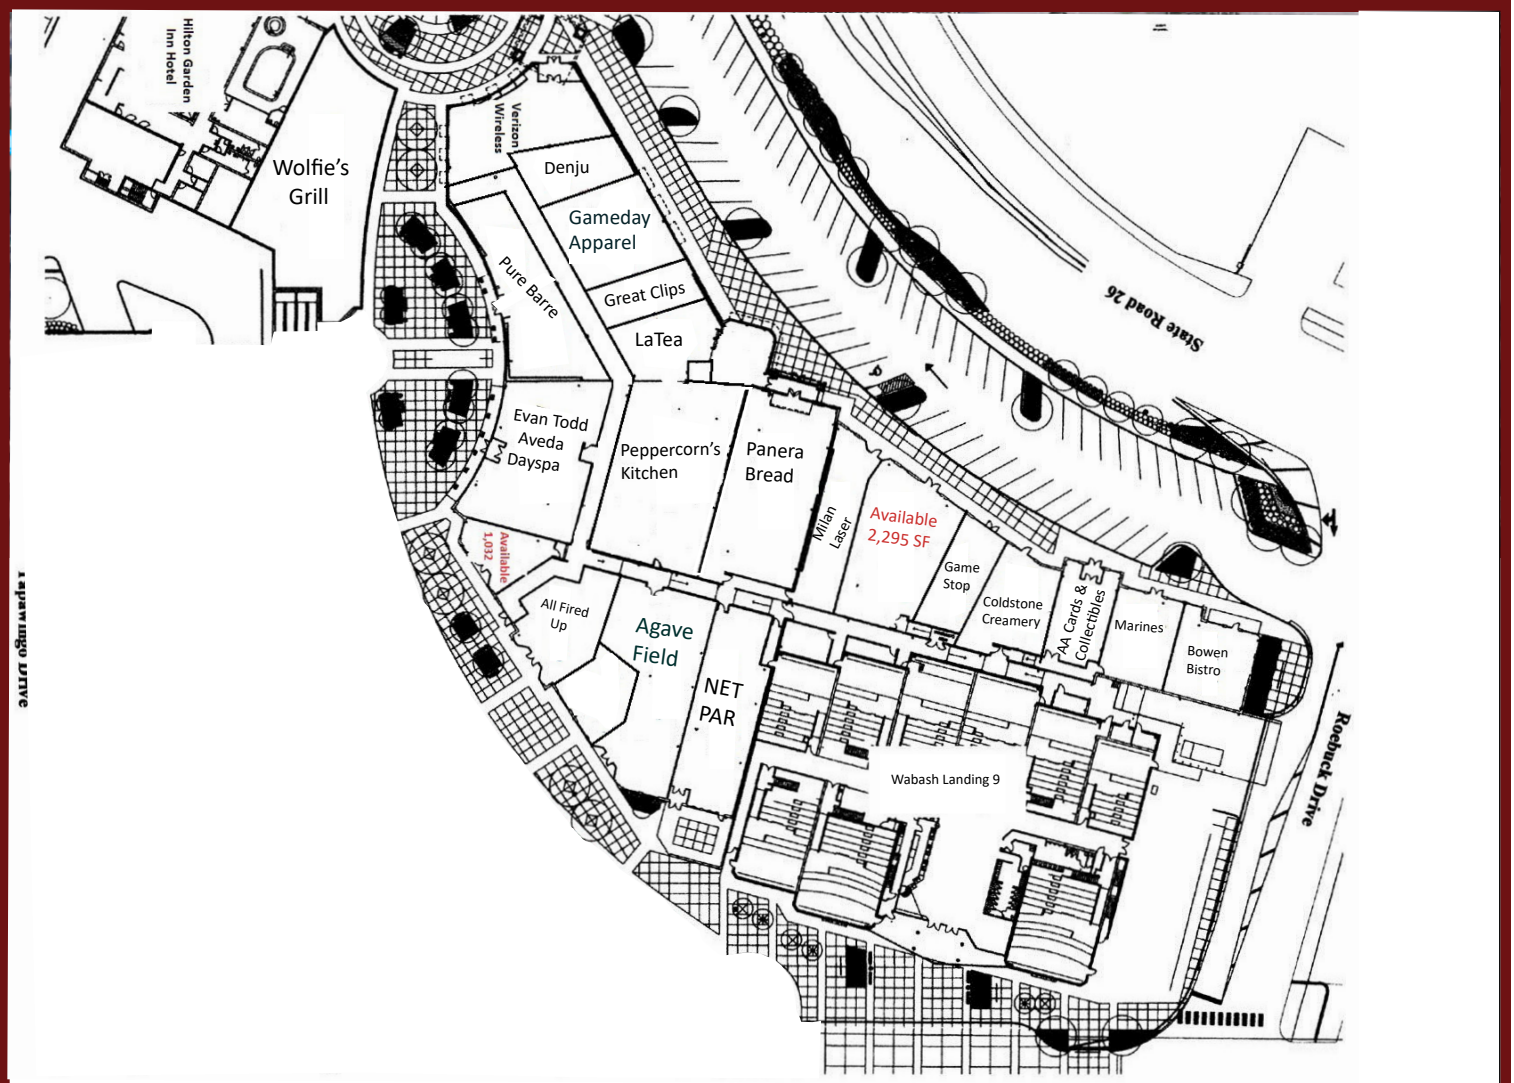

***ALL INFORMATION BELIEVED TO BE ACCURATE BUT NOT GUARANTEED.
BUYER SHOULD CONDUCT THEIR OWN DUE DILIGENCE**