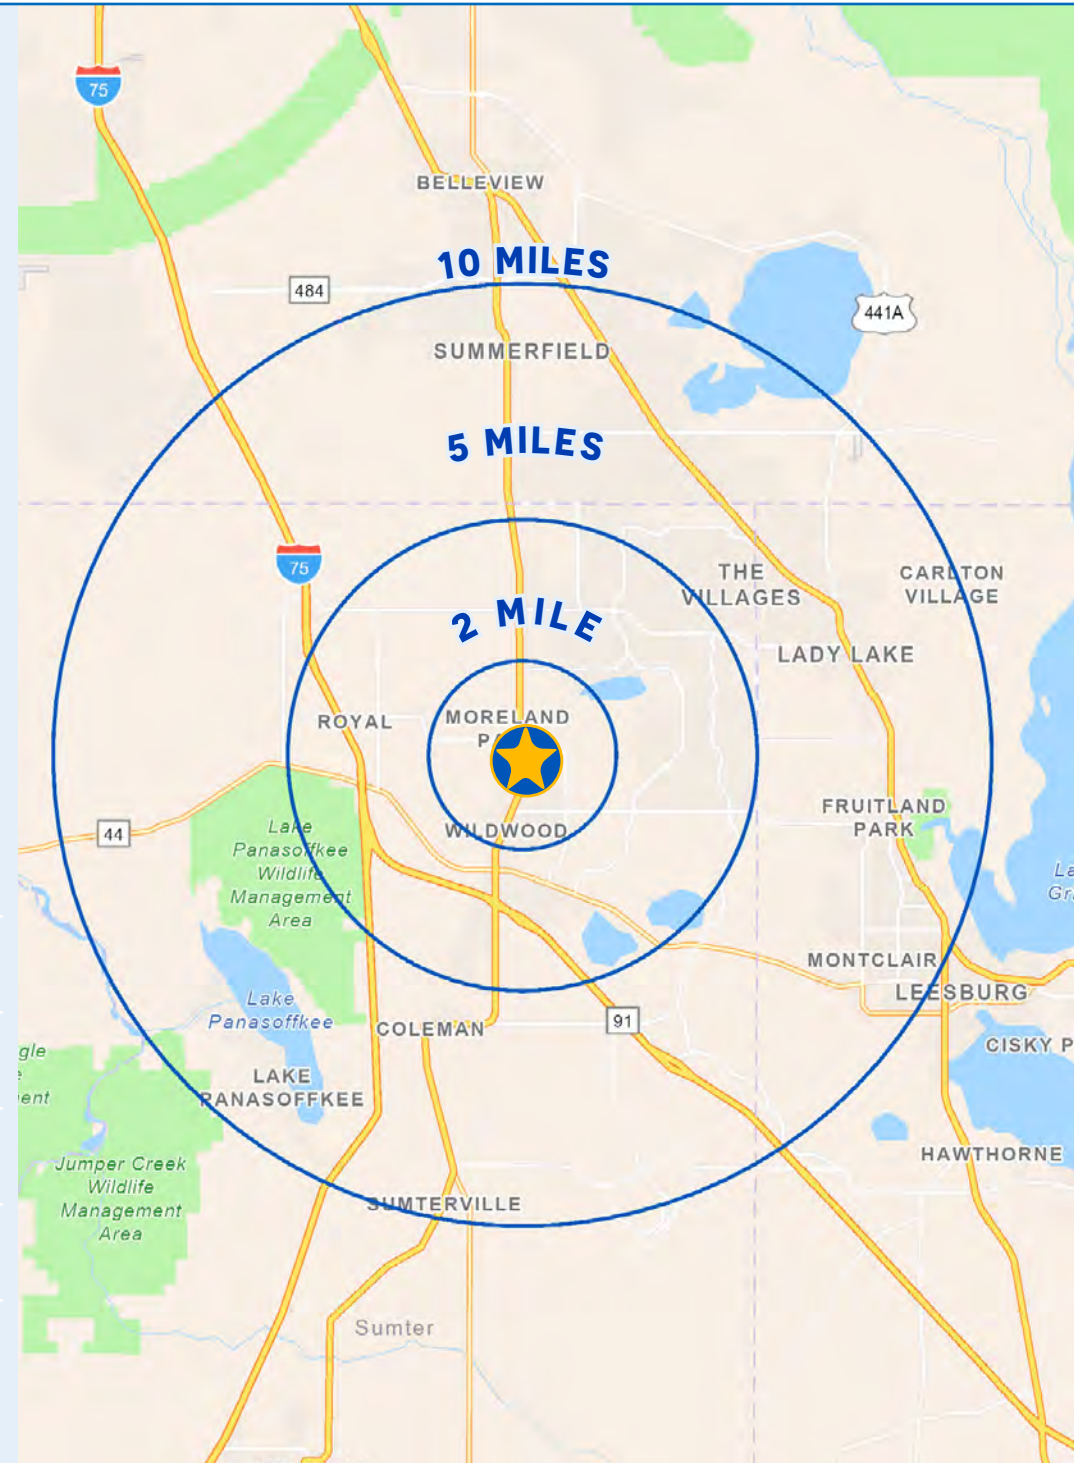

US-301 & CR-462, WILDWOOD, FL

SHOPS AT TWISTED OAK

OUTPARCELS AND SHOP SPACE AVAILABLE FOR SALE OR LEASE

PROPERTY
DETAILS

PROPERTY HIGHLIGHTS

- High traffic, High Growth site serving the communities of the Villages
- QSR, Automotive Service, Daycare, and Retail uses permitted
- Ground lease/Build to Suit/Sale
- Full Access to US 301 at a Traffic Signal
- Over 4000 Homes permitted within 3 miles of Twisted Oaks

AVAILABLE SPACE

- Pad Site 1 - ±0.87 AC
- Pad Site 3 - 1,400-9,465 SF available with endcap Drive-Thru
- Pad Site 4 - ±1.20 AC
- Pad Site 6 - 0.66 AC

DEMOGRAPHICS

	2 MILE	5 MILE	10 MILE
 POPULATION	14,485	77,136	216,001
 DAYTIME POPULATION	15,641	86,763	218,580
 MEDIAN HH INCOME	\$79,800	\$82,880	\$74,491
 TOTAL HOUSEHOLDS	6,868	40,990	107,085

SOURCE: ESRI

SITE AERIAL

Twisted Oaks
1,274 Homes

SITE PLAN

● AVAILABLE	● LEASED	● PENDING
● PAD SITE 1	±0.87 AC	Available-Ground Lease, Sale, or BTS
● PAD SITE 2	±0.51 AC	Leased - OIL CHANGE
● PAD SITE 3	1,400-9,645 SF	Available
● PAD SITE 4	±1.20 AC	Available
● PAD SITE 5	1.00 AC	PENDING-DAYCARE
● PAD SITE 6	0.66 AC	Available