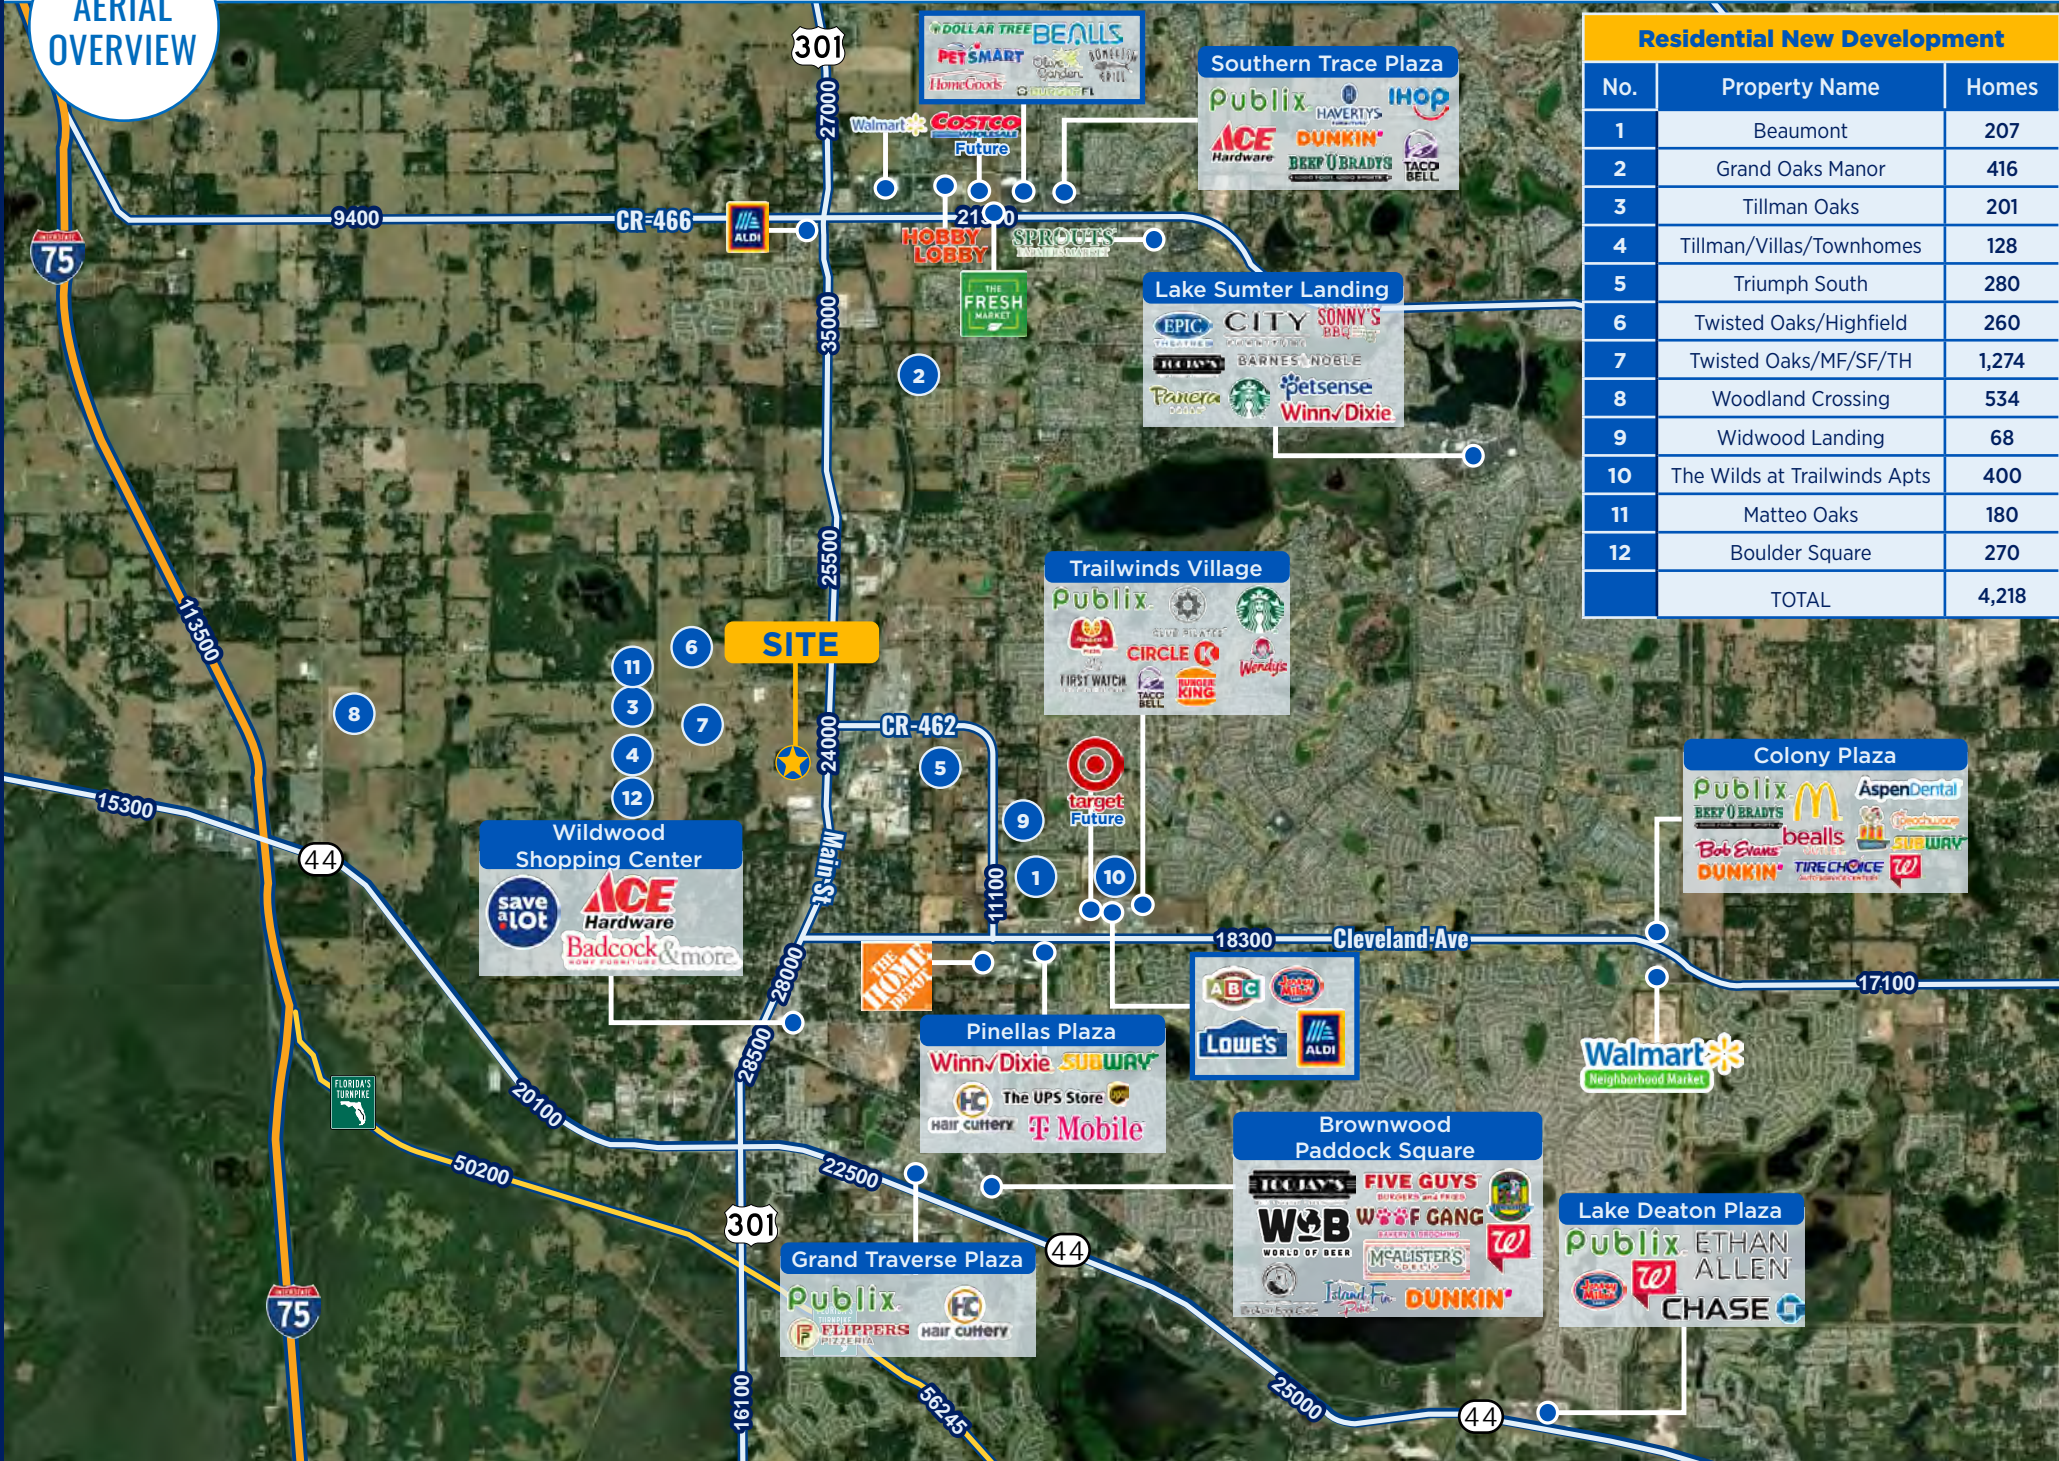

US-301 & CR-462, WILDWOOD, FL

SHOPS AT TWISTED OAK

OUTPARCELS AND SHOP SPACE AVAILABLE FOR SALE OR LEASE

PROPERTY
DETAILS

PROPERTY HIGHLIGHTS

- High traffic, High Growth site serving the communities of the Villages
- QSR, Automotive Service, Daycare, and Retail uses permitted
- Ground lease/Build to Suit/Sale
- Full Access to US 301 at a Traffic Signal
- Over 4000 Homes permitted within 3 miles of Twisted Oaks

AVAILABLE SPACE

- Pad Site 1 - ±0.87 AC
- Pad Site 3 - 1,400-9,465 SF available with endcap Drive-Thru
- Pad Site 4 - ±1.20 AC
- Pad Site 6 - 0.66 AC

DEMOGRAPHICS

	2 MILE	5 MILE	10 MILE
 POPULATION	14,485	77,136	216,001
 DAYTIME POPULATION	15,641	86,763	218,580
 MEDIAN HH INCOME	\$79,800	\$82,880	\$74,491
 TOTAL HOUSEHOLDS	6,868	40,990	107,085

SOURCE: ESRI

SITE AERIAL

Twisted Oaks
1,274 Homes

SITE PLAN

● AVAILABLE	● LEASED	● PENDING
● PAD SITE 1	±0.87 AC	Available-Ground Lease, Sale, or BTS
● PAD SITE 2	±0.51 AC	Leased - OIL CHANGE
● PAD SITE 3	1,400-9,645 SF	Available
● PAD SITE 4	±1.20 AC	Available
● PAD SITE 5	1.00 AC	PENDING-DAYCARE
● PAD SITE 6	0.66 AC	Available

SITE PHOTOS

AERIAL OVERVIEW

Residential New Development		
No.	Property Name	Homes
1	Beaumont	207
2	Grand Oaks Manor	416
3	Tillman Oaks	201
4	Tillman/Villas/Townhomes	128
5	Triumph South	280
6	Twisted Oaks/Highfield	260
7	Twisted Oaks/MF/SF/TH	1,274
8	Woodland Crossing	534
9	Widwood Landing	68
10	The Wilds at Trailwinds Apts	400
11	Matteo Oaks	180
12	Boulder Square	270
	TOTAL	4,218