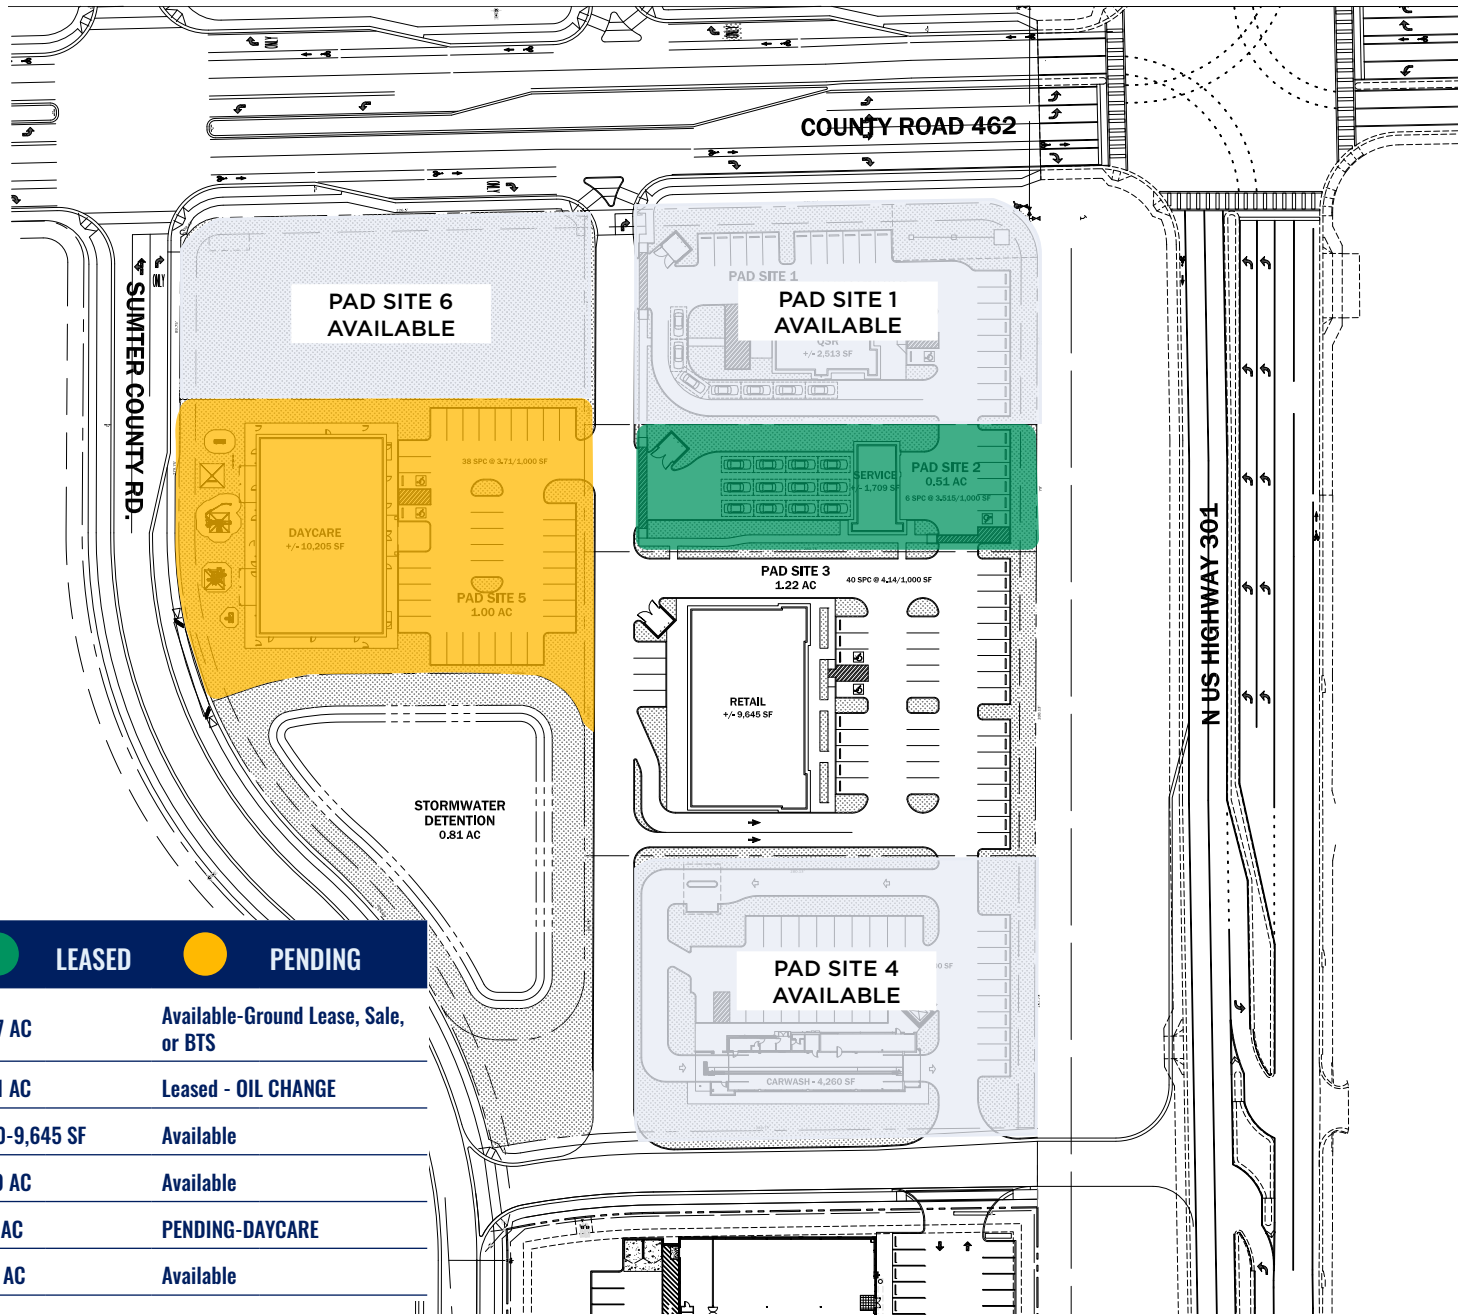

US-301 & CR-462, WILDWOOD, FL

SHOPS AT TWISTED OAK

OUTPARCELS AND SHOP SPACE AVAILABLE FOR SALE OR LEASE

PROPERTY
DETAILS

PROPERTY HIGHLIGHTS

- High traffic, High Growth site serving the communities of the Villages
- QSR, Automotive Service, Daycare, and Retail uses permitted
- Ground lease/Build to Suit/Sale
- Full Access to US 301 at a Traffic Signal
- Over 4000 Homes permitted within 3 miles of Twisted Oaks

AVAILABLE SPACE

- Pad Site 1 - ±0.87 AC
- Pad Site 3 - 1,400-9,465 SF available with endcap Drive-Thru
- Pad Site 4 - ±1.20 AC
- Pad Site 6 - 0.66 AC

DEMOGRAPHICS

	2 MILE	5 MILE	10 MILE
 POPULATION	14,485	77,136	216,001
 DAYTIME POPULATION	15,641	86,763	218,580
 MEDIAN HH INCOME	\$79,800	\$82,880	\$74,491
 TOTAL HOUSEHOLDS	6,868	40,990	107,085

SOURCE: ESRI

SITE AERIAL

Twisted Oaks
1,274 Homes

SITE PLAN

● AVAILABLE	● LEASED	● PENDING
● PAD SITE 1	±0.87 AC	Available-Ground Lease, Sale, or BTS
● PAD SITE 2	±0.51 AC	Leased - OIL CHANGE
● PAD SITE 3	1,400-9,645 SF	Available
● PAD SITE 4	±1.20 AC	Available
● PAD SITE 5	1.00 AC	PENDING-DAYCARE
● PAD SITE 6	0.66 AC	Available

SITE PHOTOS

AERIAL OVERVIEW

Residential New Development		
No.	Property Name	Homes
1	Beaumont	207
2	Grand Oaks Manor	416
3	Tillman Oaks	201
4	Tillman/Villas/Townhomes	128
5	Triumph South	280
6	Twisted Oaks/Highfield	260
7	Twisted Oaks/MF/SF/TH	1,274
8	Woodland Crossing	534
9	Widwood Landing	68
10	The Wilds at Trailwinds Apts	400
11	Matteo Oaks	180
12	Boulder Square	270
	TOTAL	4,218