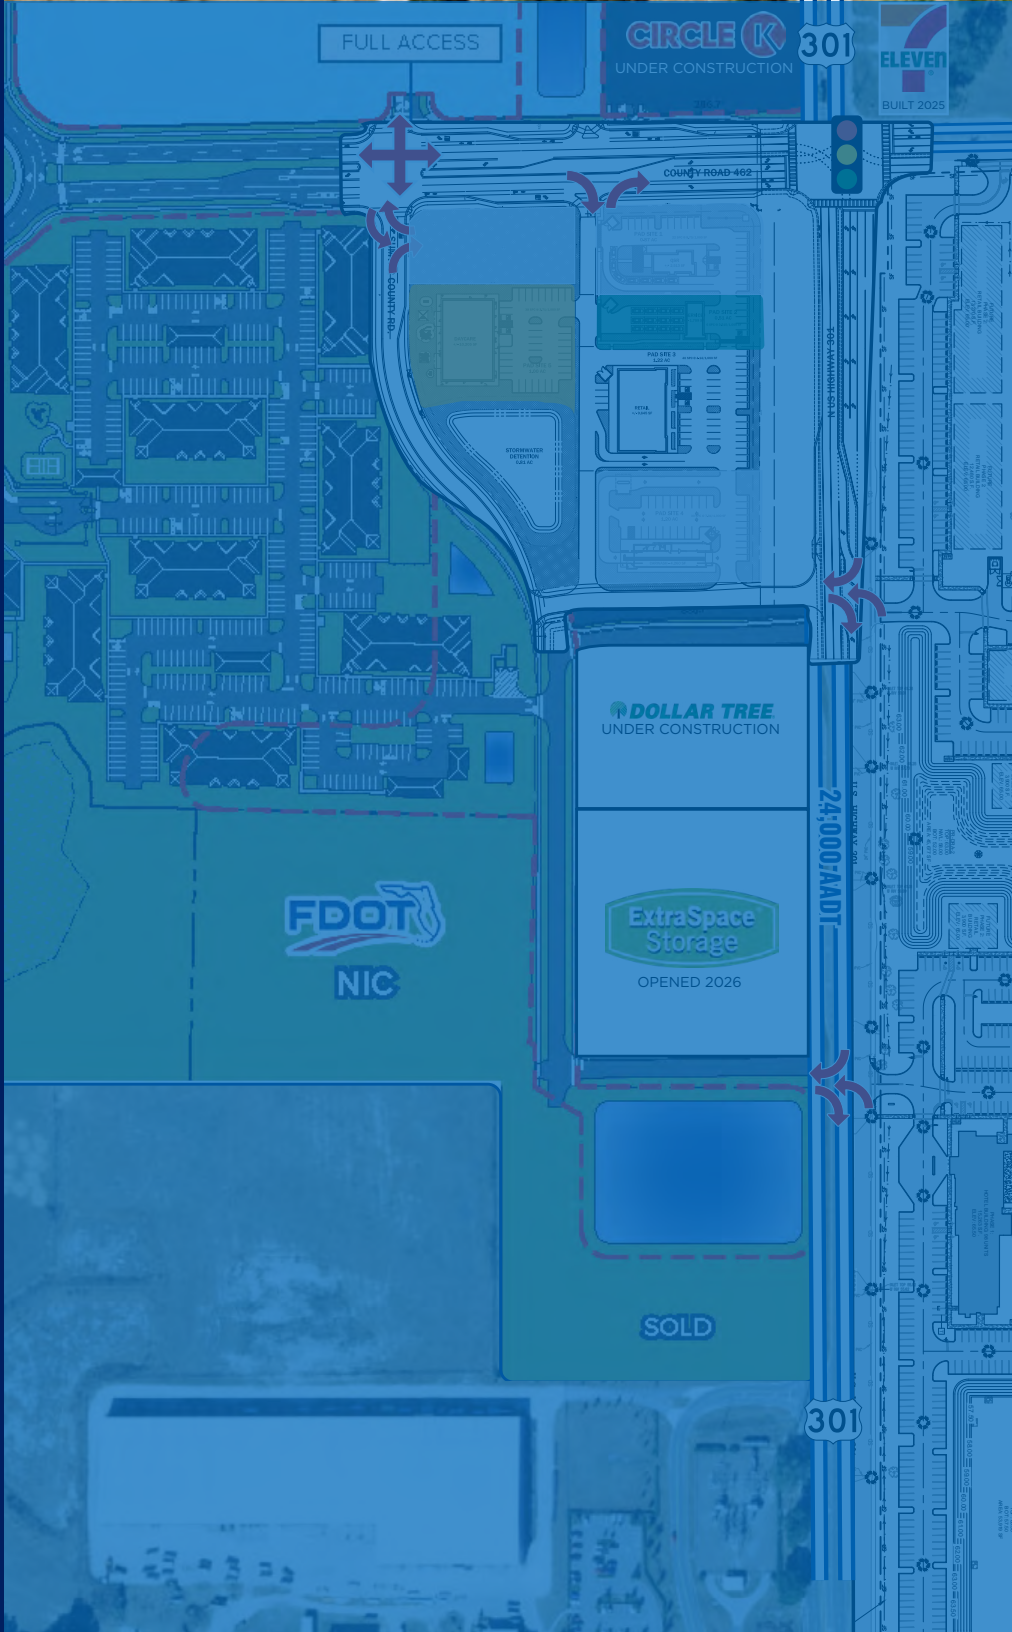

SOURCE: ESRI

SITE AERIAL

Twisted Oaks
1,274 Homes

SITE PLAN

● AVAILABLE	● LEASED	● PENDING
● PAD SITE 1	±0.87 AC	Available-Ground Lease, Sale, or BTS
● PAD SITE 2	±0.51 AC	Leased - OIL CHANGE
● PAD SITE 3	1,400-9,645 SF	Available
● PAD SITE 4	±1.20 AC	Available
● PAD SITE 5	1.00 AC	PENDING-DAYCARE
● PAD SITE 6	0.66 AC	Available

SITE PHOTOS

AERIAL OVERVIEW

Residential New Development		
No.	Property Name	Homes
1	Beaumont	207
2	Grand Oaks Manor	416
3	Tillman Oaks	201
4	Tillman/Villas/Townhomes	128
5	Triumph South	280
6	Twisted Oaks/Highfield	260
7	Twisted Oaks/MF/SF/TH	1,274
8	Woodland Crossing	534
9	Widwood Landing	68
10	The Wilds at Trailwinds Apts	400
11	Matteo Oaks	180
12	Boulder Square	270
	TOTAL	4,218