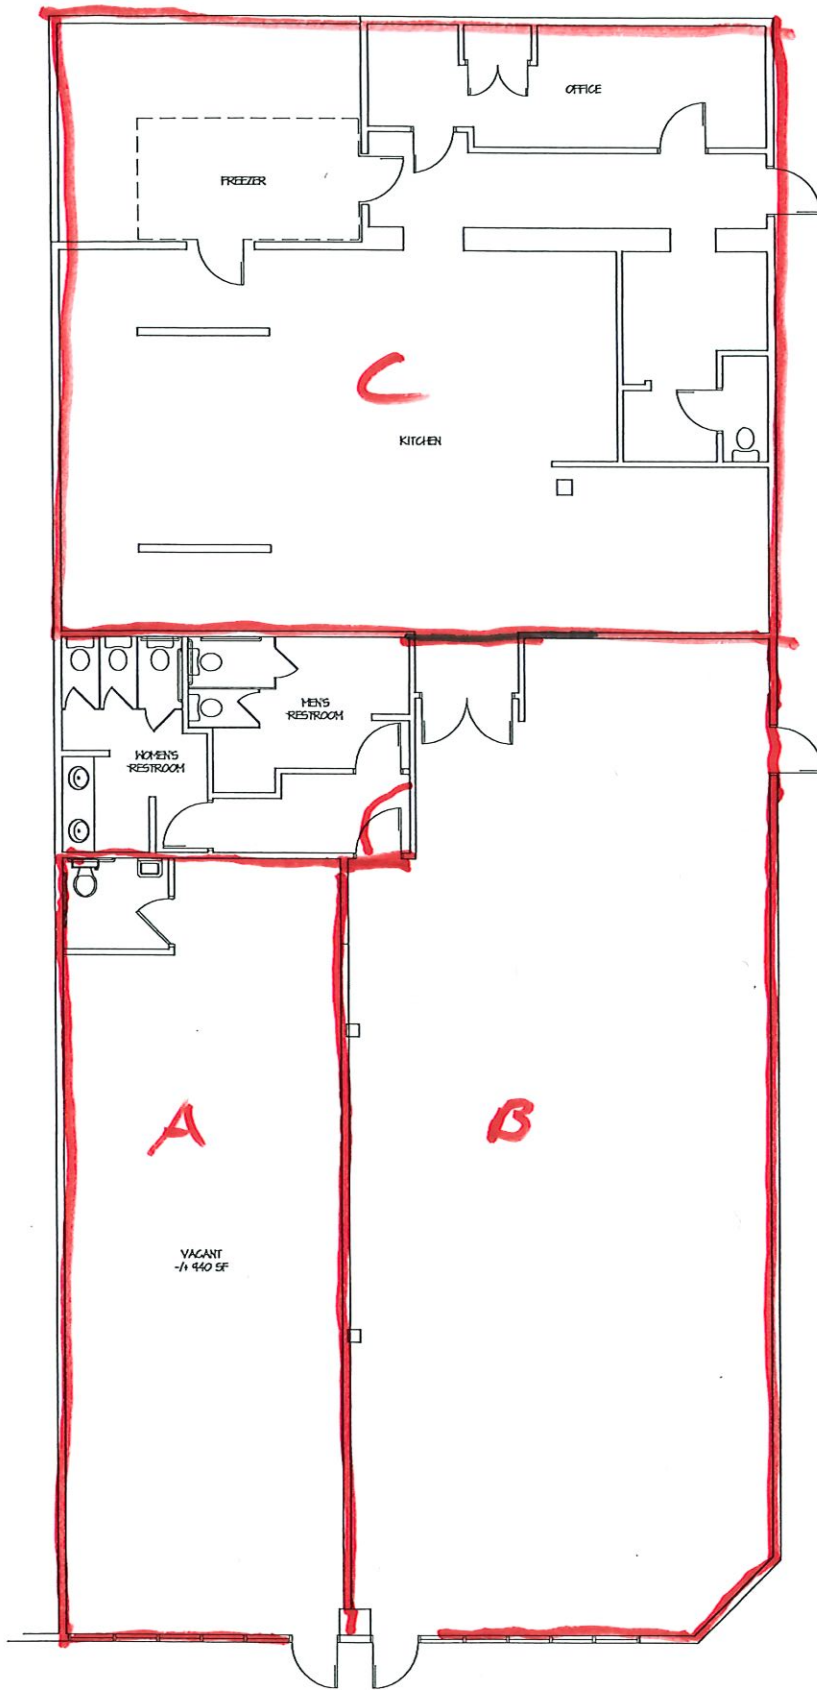

CKD. BY: RJT

SCALE: 1/16" = 1'-0"

DWG. NO.

AI

EXISTING FLOOR PLAN
SZECHUAN IN GHENT
NORFOLK, VIRGINIA

EXISTING FLOOR PLAN

1/16" = 1'-0"

SQUARE FOOTAGE = 5128

FLOOR PLAN
1/8" = 1'-0"