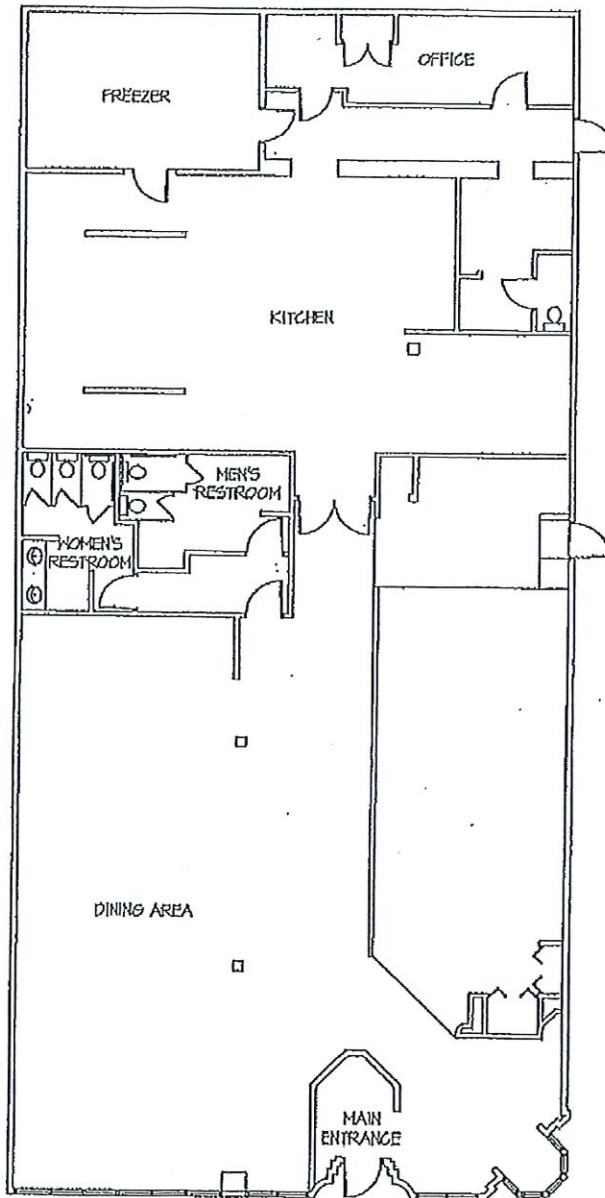

CKD. BY: RJT

SCALE: 1/16" = 1'-0"

DWG. NO.

AI

EXISTING FLOOR PLAN
SZECHUAN IN GHENT
NORFOLK, VIRGINIA

EXISTING FLOOR PLAN

1/16" = 1'-0"

SQUARE FOOTAGE = 5128

FLOOR PLAN
1/8" = 1'-0"