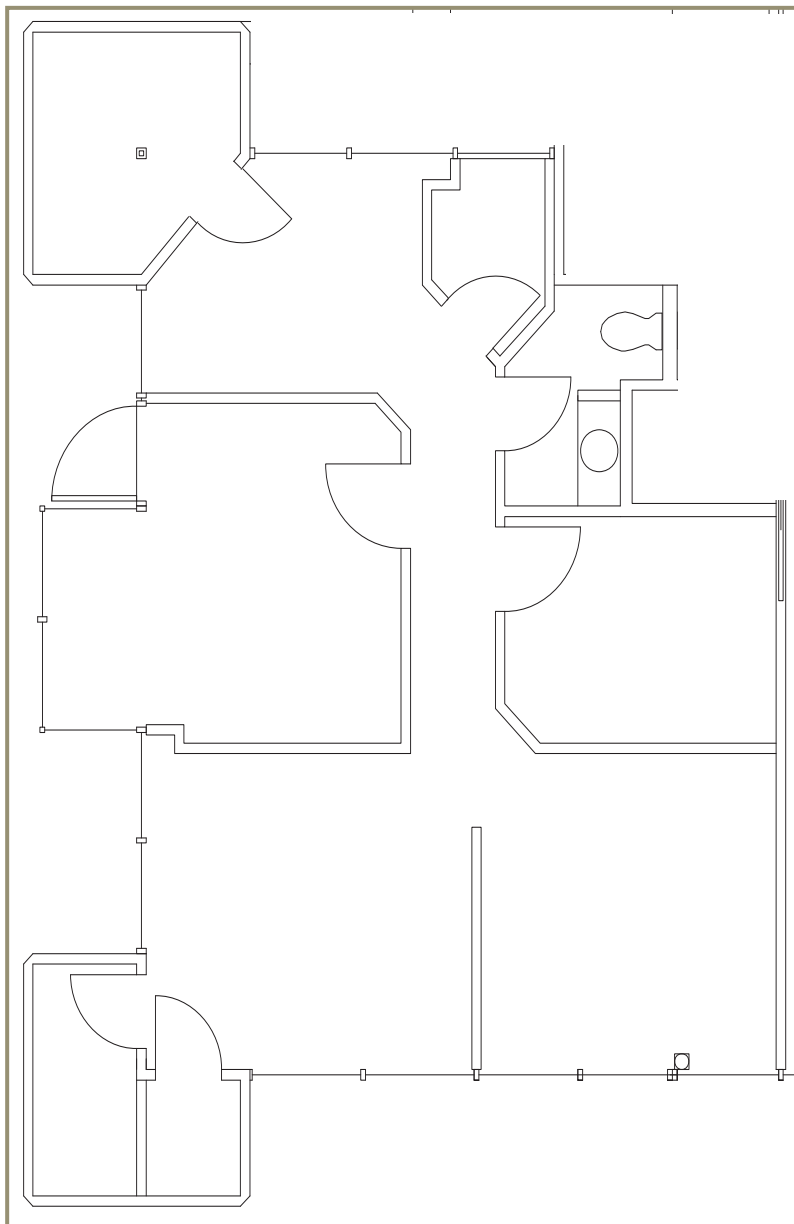

CHASE BUILDING ON NORTH MESA

7598 NORTH MESA, SUITE B-4, EL PASO-WEST

**IMMEDIATELY
AVAILABLE FOR LEASE
APPROX. 704 RSF
PROFESSIONAL OFFICE**

CLASS A OFFICE SPACE

- Large Suite with Reception Area and Multiple Private Offices/Workspaces
- Additional Storage
- Private Restrooms
- Large Windows with Great Views
- Located First Floor of the Main Bank Building with A Private Entrance