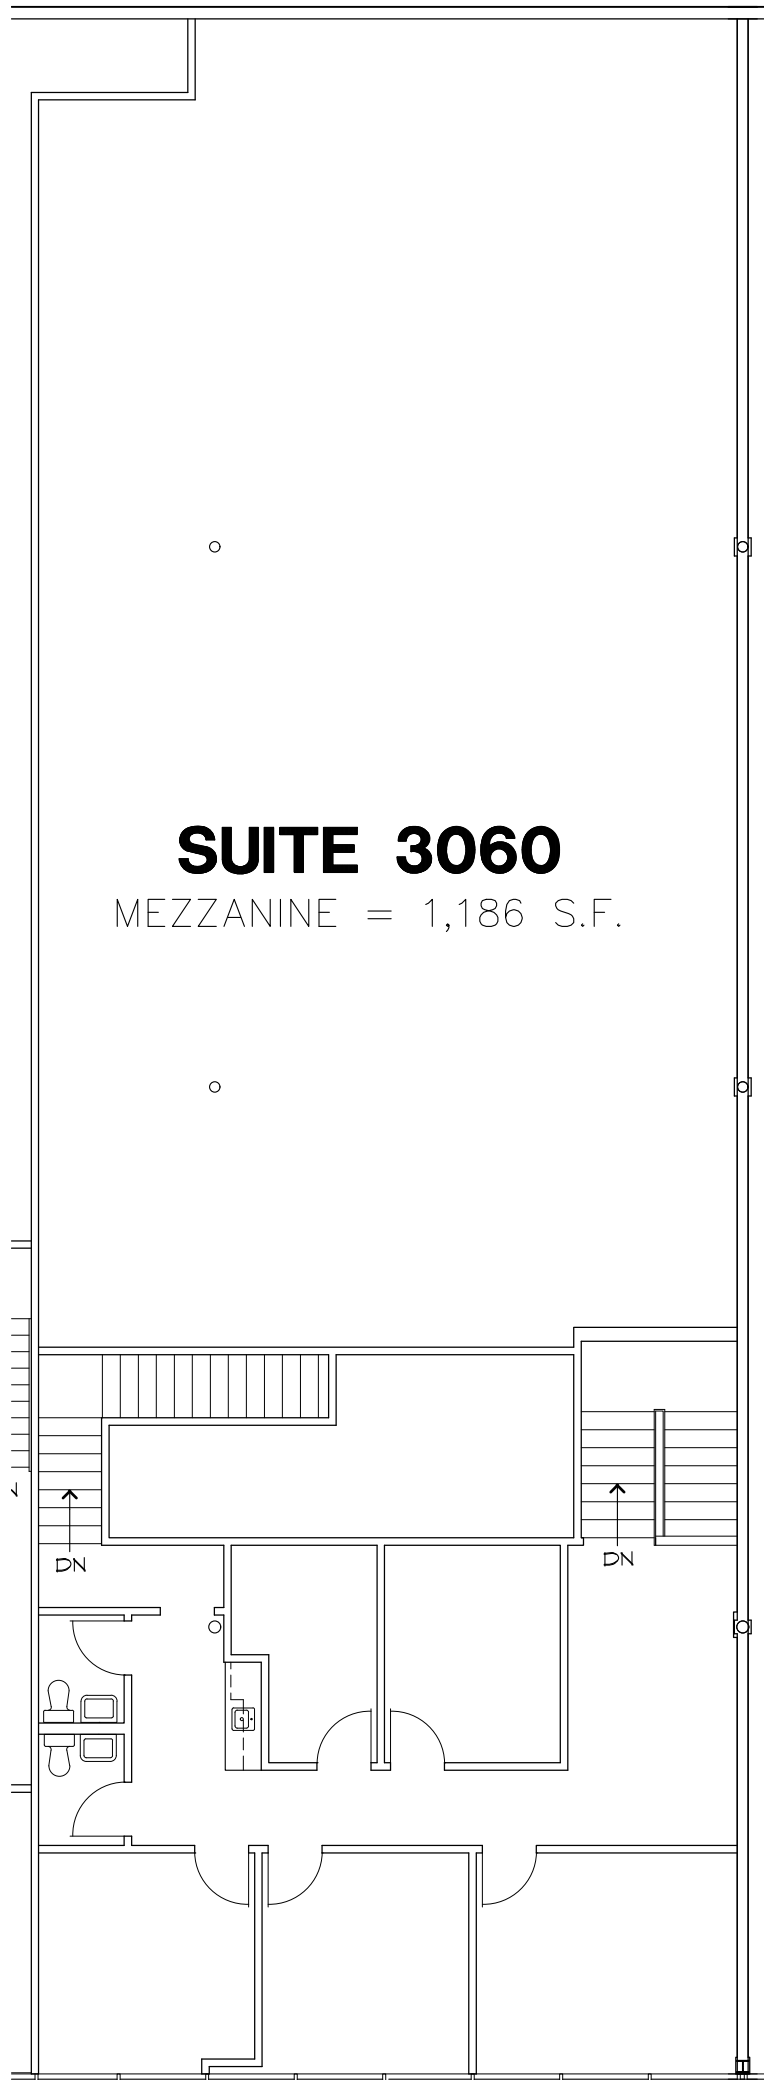

SUITE 3060

1st FLOOR = 4,416 S.F.

TOTAL = 5,602 S.F.

3060 STORY RD

SCALE: 3/32" = 1'-0"

1ST FLOOR

3060 STORY RD

SCALE: 3/32" = 1'-0"