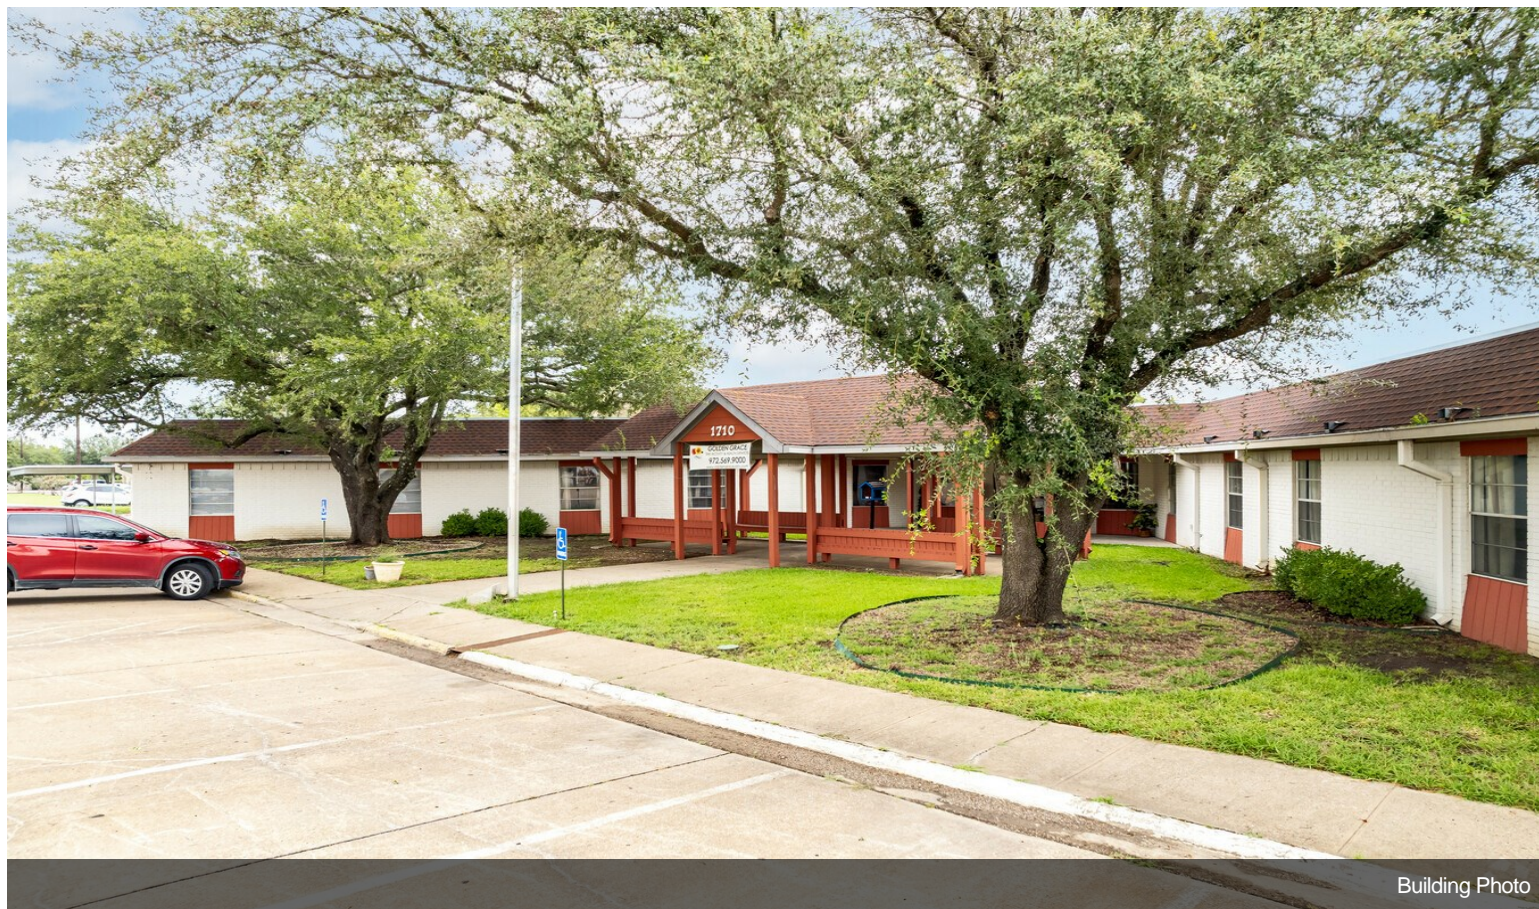

Golden Grace Adult Day Care

\$3,200,000

A stunning building spanning over 26,000 sq.ft on 2 acres of prime land in of the fastest growing and the most desirable cities, McKinney. There are many architectural features in this building including 49 rooms, conference rooms, offices, dining rooms, reception office, a beautiful chapel, game room with pool table, leisure areas and a high quality commercial kitchen. This is a unique opportunity for a diversified sectors of different types of businesses including assisted living, adult day care, school, hotel and many other possibilities. The property is currently home to Gladen Grace Assisted Living & Adult Day Healthcare. The operation is currently running at the minimum and the projection income of \$3,447,000 /Year when all 5 wings are occupied with 20% vacancy factor....

- Stunning building
- Prime Location

Price:	\$3,200,000
Property Type:	Health Care
Property Subtype:	Assisted Living
Building Class:	C
Sale Type:	Investment or Owner User
Cap Rate:	25.00%
Lot Size:	2.00 AC
Building Size:	26,016 SF
Sale Conditions:	Lease Option
No. Rooms:	49
No. Stories:	1
Year Built:	1975
Parking Ratio:	2.65/1,000 SF
Zoning Description:	RG-18
APN / Parcel ID:	R1082599

1710 N McDonald St, McKinney, TX 75071

Property Photos

1710 McDonald 5

1710 McDonald 4

Property Photos

Building Photo

Building Photo

Property Photos

Building Photo

Building Photo

Property Photos

Aerial

Building Photo

Property Photos

Interior Photo

Interior Photo