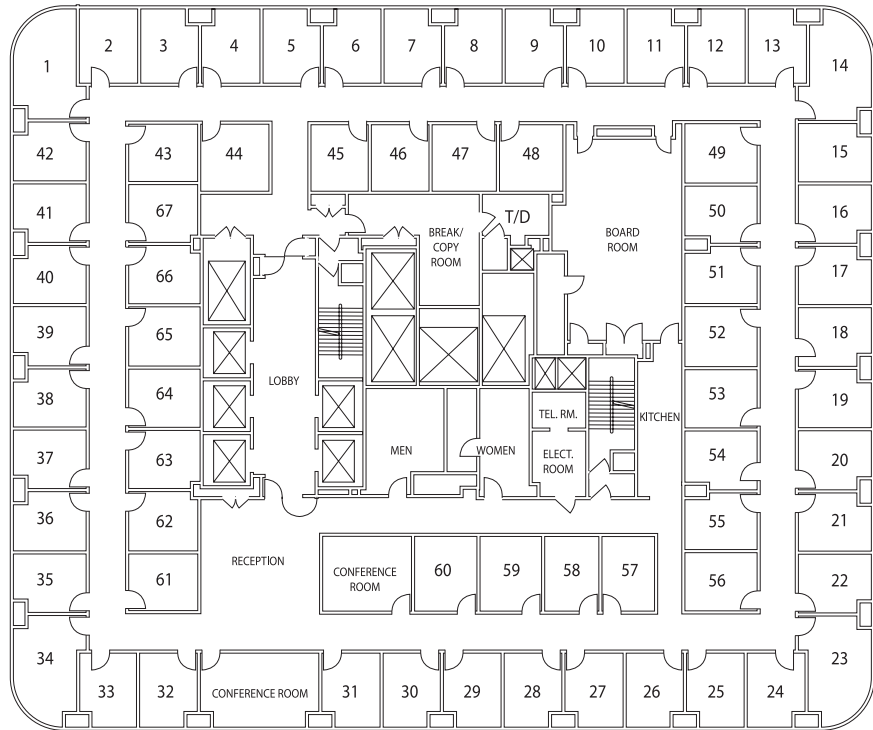

PREMIER AMENITIES

Our private suites can be easily customized to fit your desired aesthetic and brand.

- Private Offices
- Team Rooms
- High Speed Internet
- Telephone Answering
- Mail Collection
- Equipped Kitchen
- Day Offices
- Meeting Rooms
- Daily Janitorial
- Furnished or Unfurnished

PREMIER DIFFERENCE

We've been perfecting the professional workspace for over 17 years.

- Highly-Professional Atmosphere
- On-Site Manager & Support Staff
- Scalable Solutions for Individuals and Teams
- On-Site Billing
- 90+ Locations Nationwide

NEARBY AMENITIES

The Financial District is San Francisco's primary business district. Home to several major corporations, law firms, financial institutions, and well-known start-ups, it's also within walking distance of the waterfront.

Nearby Amenities:

- Chinatown
- Embarcadero Center
- Rincon Hill
- Jackson Square
- San Francisco Immigration Court
- SOMA
- Union Square
- US Federal Courthouse
- US Maritime Administration
- Yerba Buena Center for the Arts

Nearby Transit:

- Freeways – 80
- San Francisco International Airport (SFO)
- BART/MUNI - Direct Private Access to Montgomery Street Stations