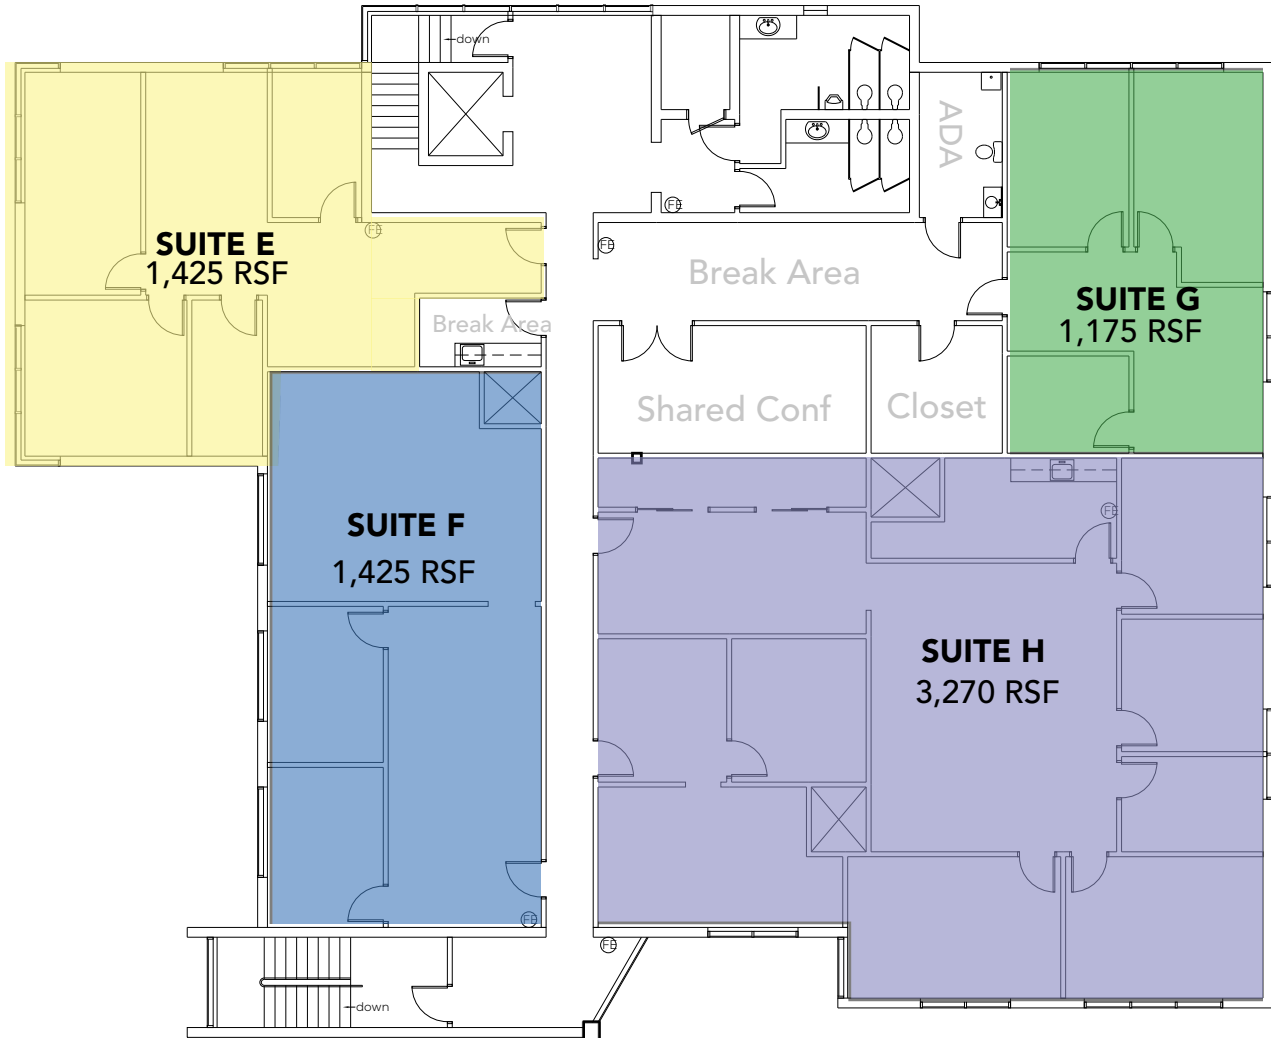

OFFICE SPACE AVAILABLE IN WINTER PARK

501 S New York Ave, Winter Park, FL 32789

PHOTOS

Craig Forness
forness@mosskrusick.com | 407.644.5811

OFFICE SPACE AVAILABLE IN WINTER PARK

501 S New York Ave, Winter Park, FL 32789

FLOOR PLAN

RSF is Approximate
Includes Common Area allocation
Does not include Shared
Conference room

Craig Forness

forness@mosskrusick.com | 407.644.5811