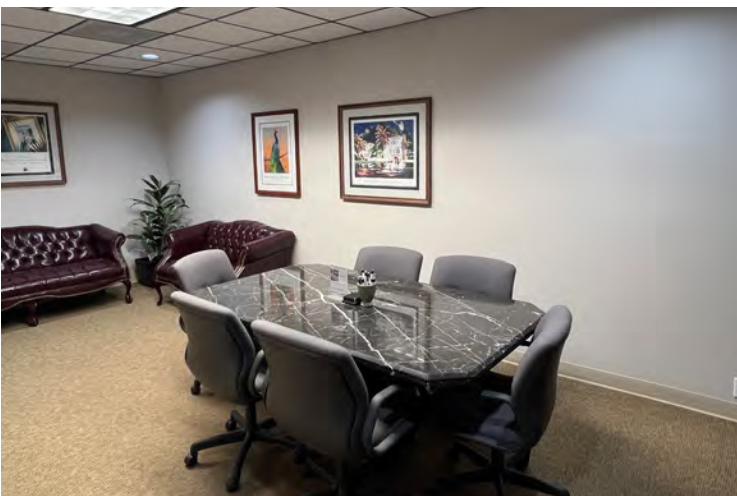

OFFICE SPACE AVAILABLE IN WINTER PARK

501 S New York Ave, Winter Park, FL 32789

PHOTOS

Craig Forness
forness@mosskrusick.com | 407.644.5811

OFFICE SPACE AVAILABLE IN WINTER PARK

501 S New York Ave, Winter Park, FL 32789