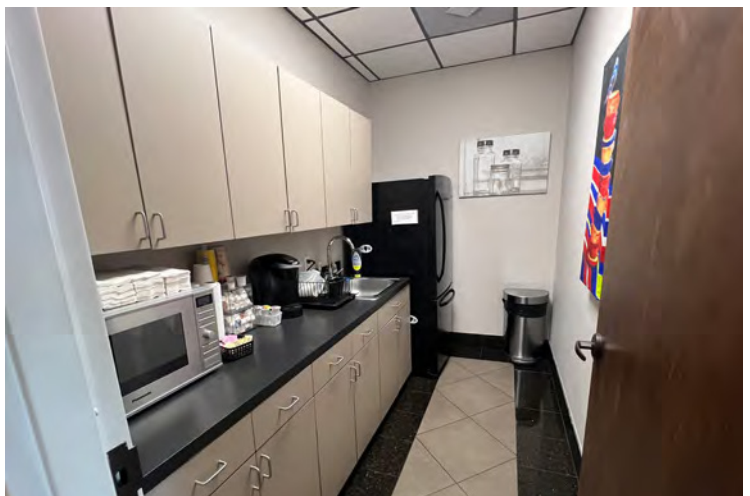

OFFICE SPACE AVAILABLE IN WINTER PARK

501 S New York Ave, Winter Park, FL 32789

PHOTOS

Craig Forness
forness@mosskrusick.com | 407.644.5811

OFFICE SPACE AVAILABLE IN WINTER PARK

501 S New York Ave, Winter Park, FL 32789