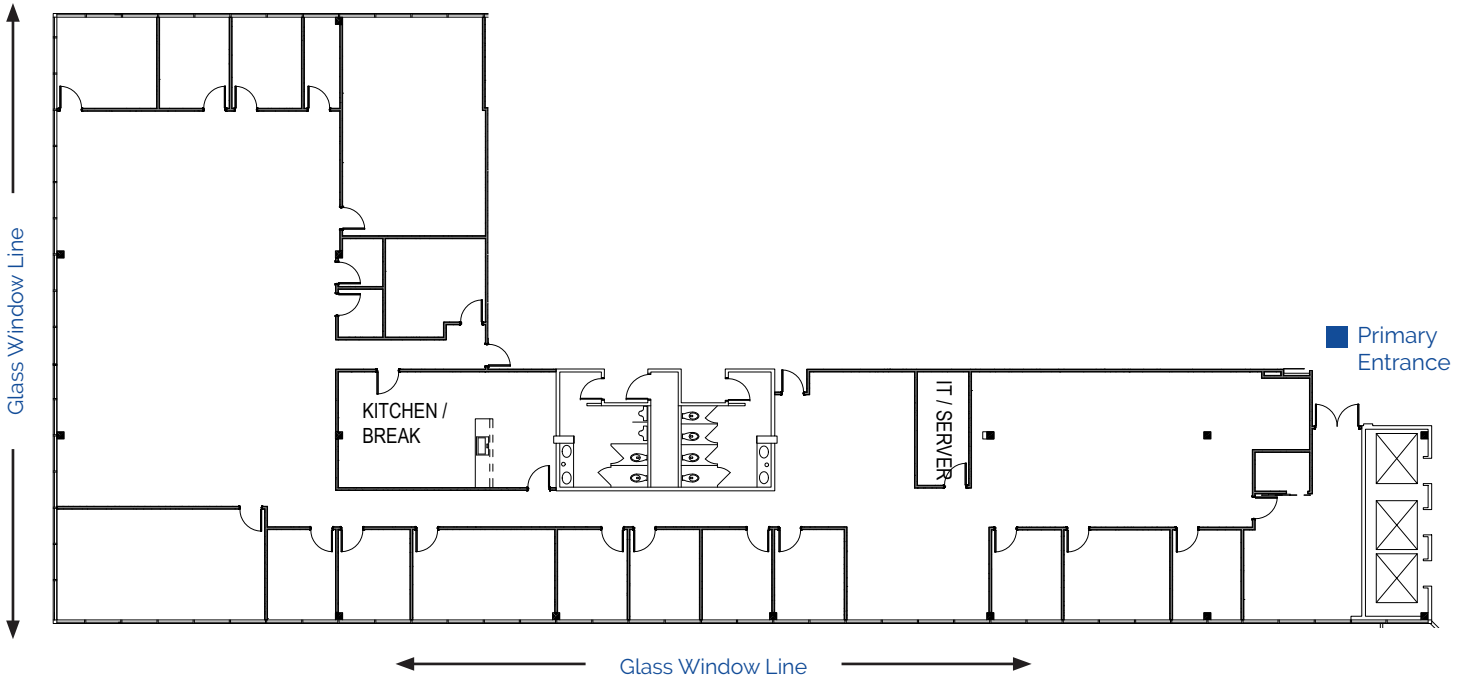

4th
Floor

Suite 400: 9,969 RSF

Available 2/1/25
Demisable to 6,500 +/- RSF

For more information, contact:

Tiffany Zullo
(407) 659.0120 x114 | TZullo@trpcre.com

www.trpcre.com