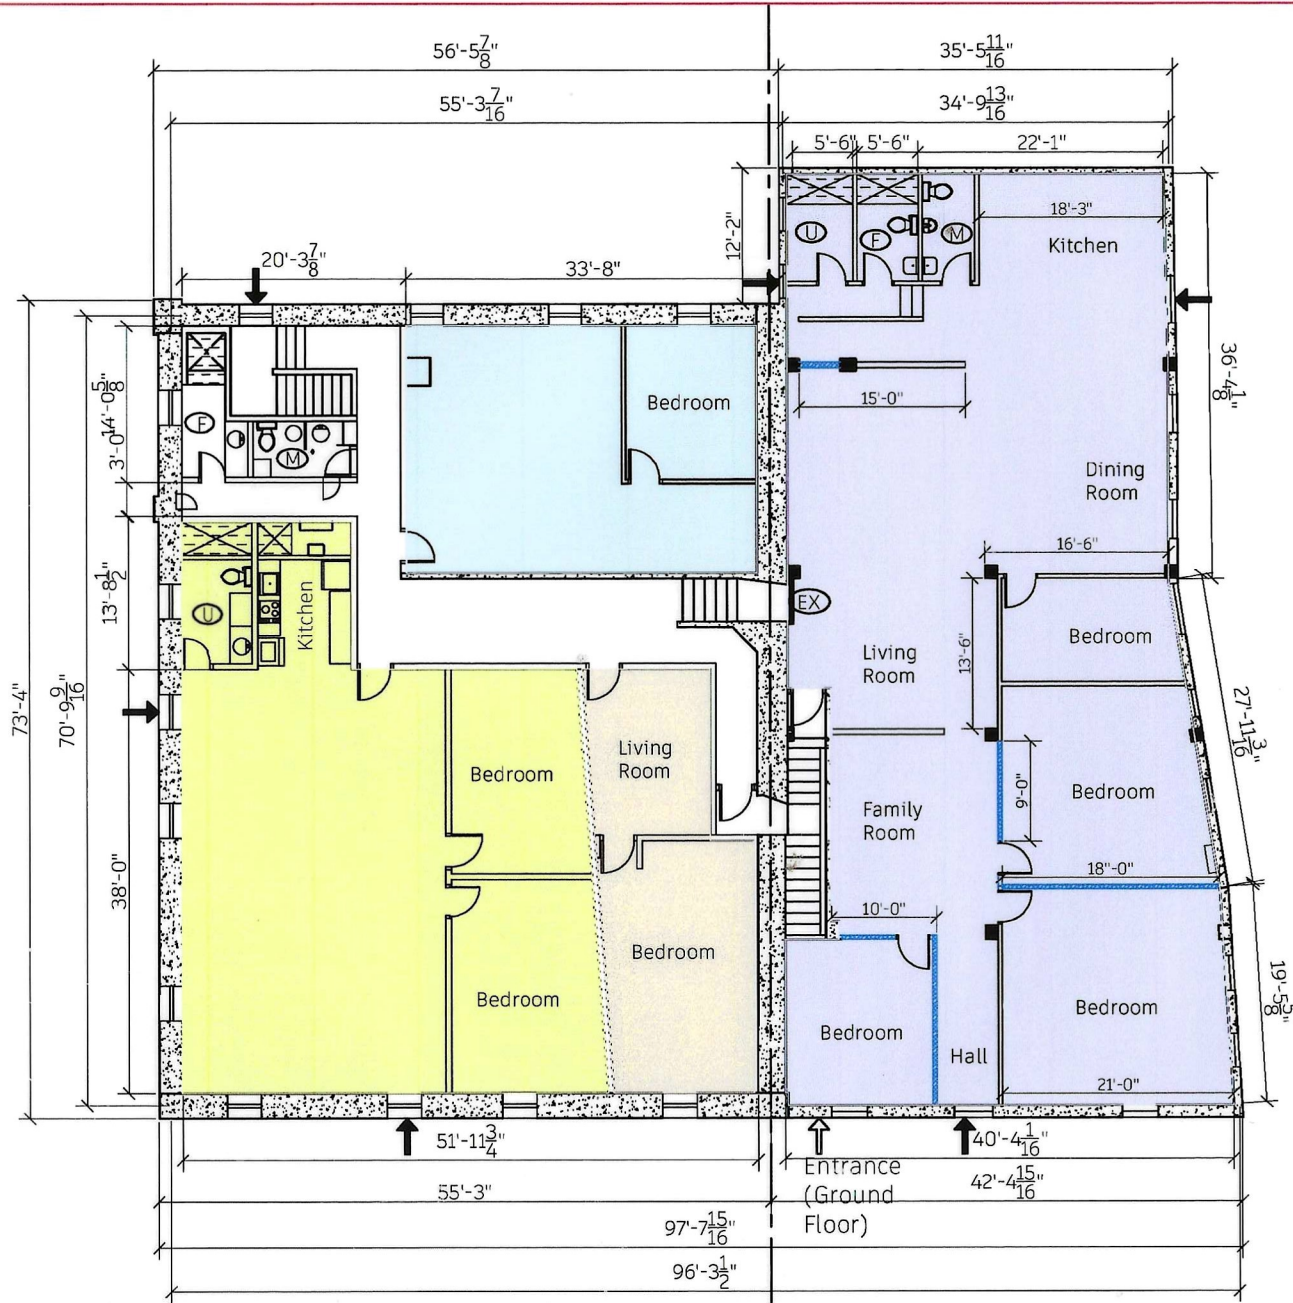

1 NKing - 2nd Floor Apartments

Legend

- F : Female
- M : Male
- U : Unisex
- EX : Emergency Exit

Shower

Natural Air Ventilation

New Wall

Apartment 1

Apartment 2

Apartment 3

Apartment 4

Scale : 1/16" = 1'-0"