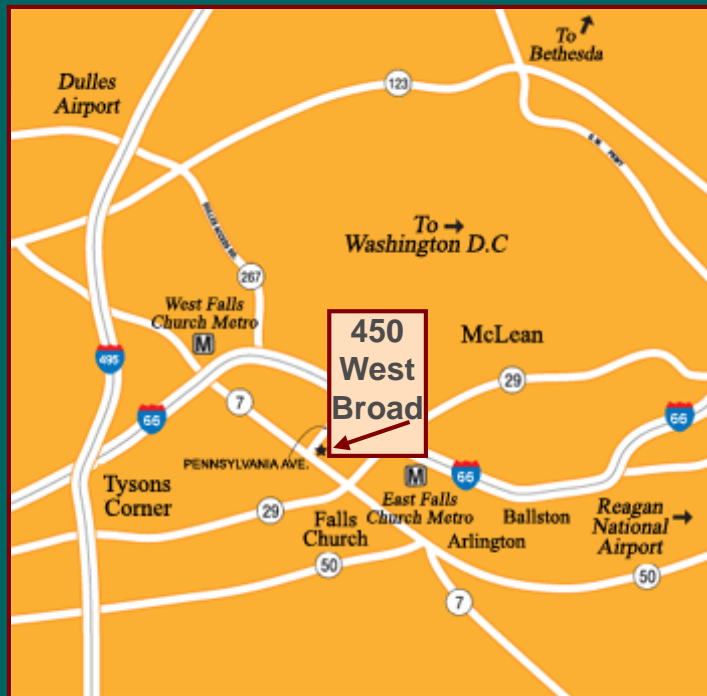

Located in the village heart of Falls Church City, minutes from Tysons, 495/The Capitol Beltway, and I-66, **450 West Broad Street** is accessibly easy to find and marks the epicenter of the newly emerging Falls Church City.

Across from the Byron, next to the Broadway and the literal cornerstone of the new Spectrum, 450 is the gateway and marker of contemporary convenience in the center of a tree lined community.

450

West Broad Street Falls Church, Virginia