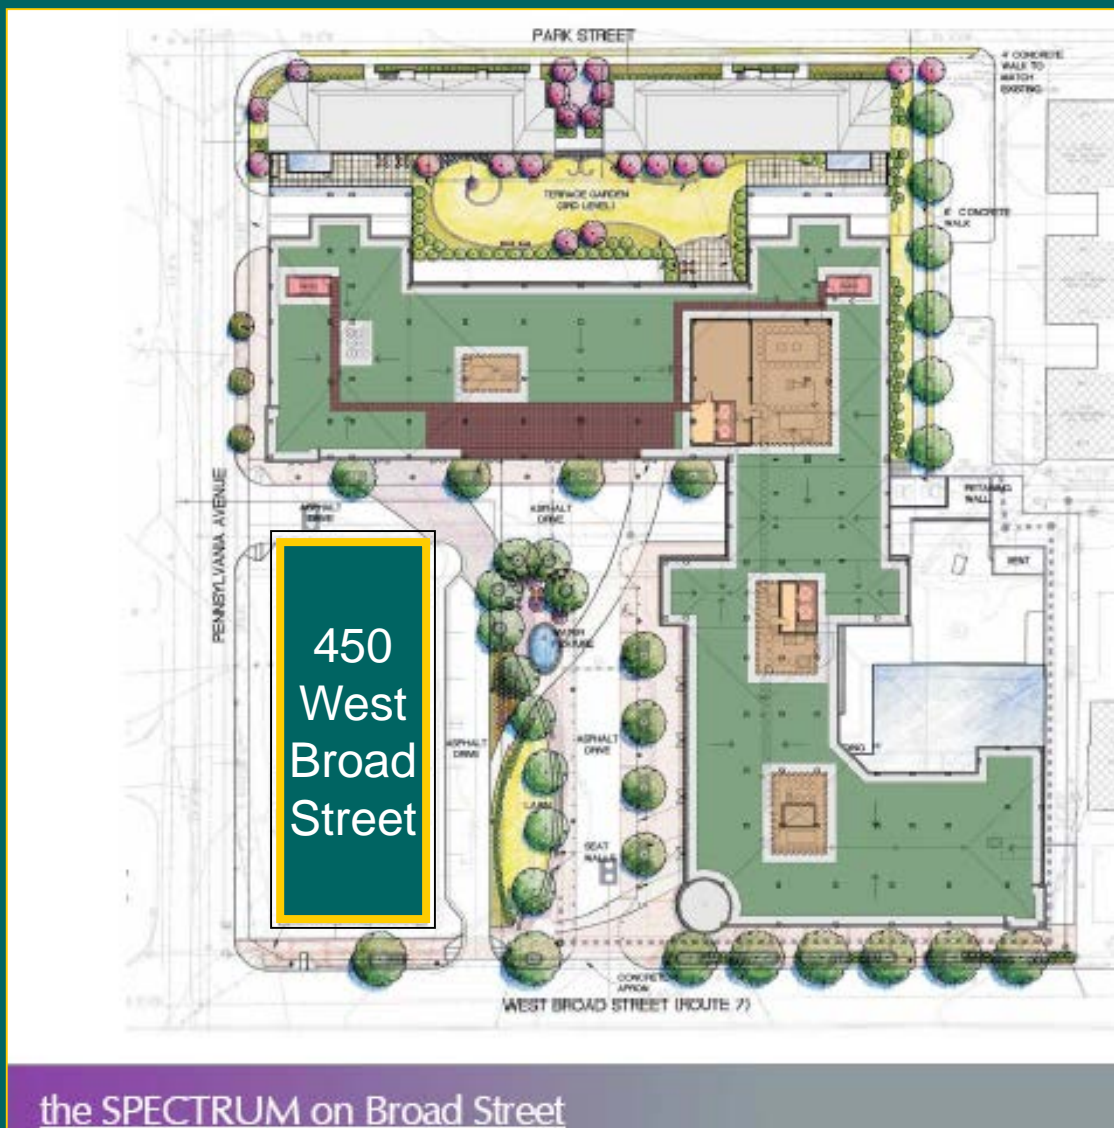

Across from the Byron, next to the Broadway and the literal cornerstone of the new Spectrum, 450 is the gateway and marker of contemporary convenience in the center of a tree lined community.

450

West Broad Street Falls Church, Virginia

3rd Floor Plan
450 W. Broad Street
Falls Church, Virginia

Date: 11/14/2017

450

West Broad Street Falls Church, Virginia

- Fourth Floor

Legend:

	Building Common
	Floor Common
	Vertical Penetrations
	Suite 400
	Suite 415
	Suite 417
	Suite 418/420
	Suite 421
	Suite 440
	Suite 450

4th Floor Plan
450 W. Broad Street
Falls Church, Virginia

Date: 11/14/2017

450

West Broad Street Falls Church, Virginia

- The Spectrum condominiums and town center style retail courtyard firmly anchor 450 as the cornerstone of the new downtown.