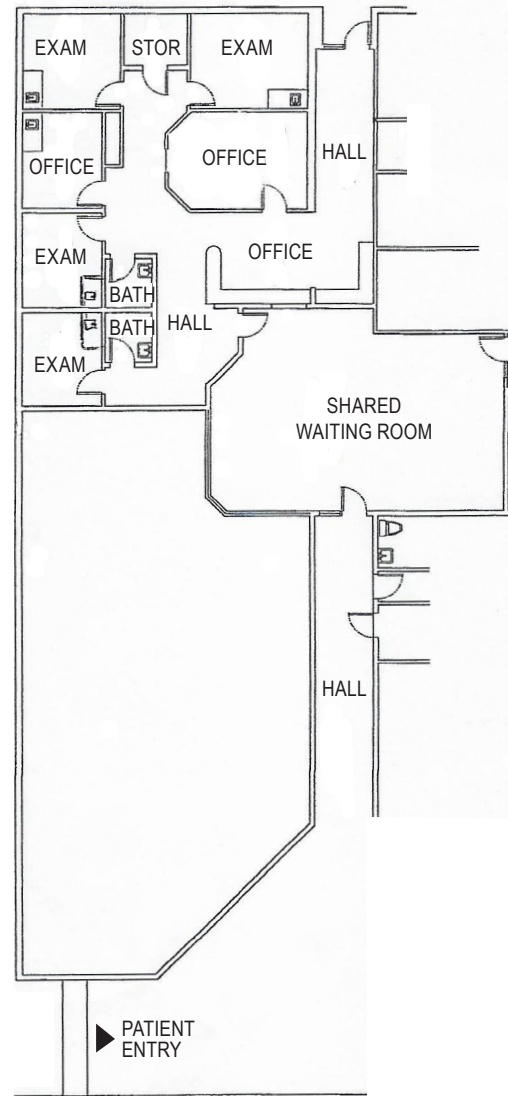

FOR MORE INFORMATION:

TRACY ALTEMUS
602.206.6474 | taltemus@REsourcecmcl.com

REsourcecmcl.com

BELL WEST AT 4344

4344 W BELL RD | Glendale, AZ 85308

PROPERTY SPECS

BUILDING SIZE	15,456 SF
SUITE 103	1,674 SF
Available 30 days	
SUITE 110	1,731 RSF
Currently in vanilla shell condition	
LEASE RATE	\$24.00 PER SF FULL SERVICE, "AS IS"
TENANT IMPROVEMENTS	NEGOTIABLE AND WILL BE AMORTIZED INTO THE RATE

SUITE 103

POTENTIAL FLOOR PLAN
SUITE 110

FOR MORE INFORMATION:

TRACY ALTEMUS
602.206.6474 | taltemus@REsourcecmcl.com