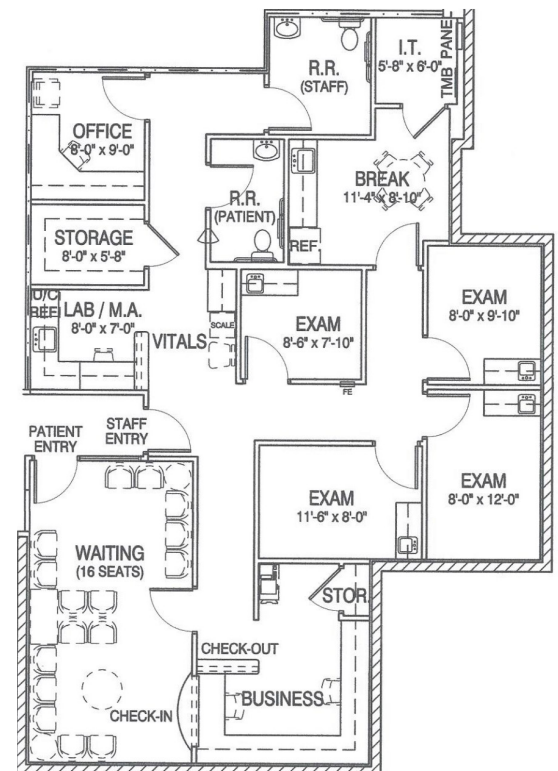

FOR MORE INFORMATION:

TRACY ALTEMUS
602.206.6474 | taltemus@REsourcecmcl.com

REsourcecmcl.com

BELL WEST AT 4344

4344 W BELL RD | Glendale, AZ 85308

PROPERTY SPECS

BUILDING SIZE	15,456 SF
SUITE 103	1,674 SF
Available 30 days	
SUITE 110	1,731 RSF
Currently in vanilla shell condition	
LEASE RATE	\$24.00 PER SF FULL SERVICE, "AS IS"
TENANT IMPROVEMENTS	NEGOTIABLE AND WILL BE AMORTIZED INTO THE RATE

SUITE 103

POTENTIAL FLOOR PLAN
SUITE 110

FOR MORE INFORMATION:

TRACY ALTEMUS
602.206.6474 | taltemus@REsourcecmcl.com