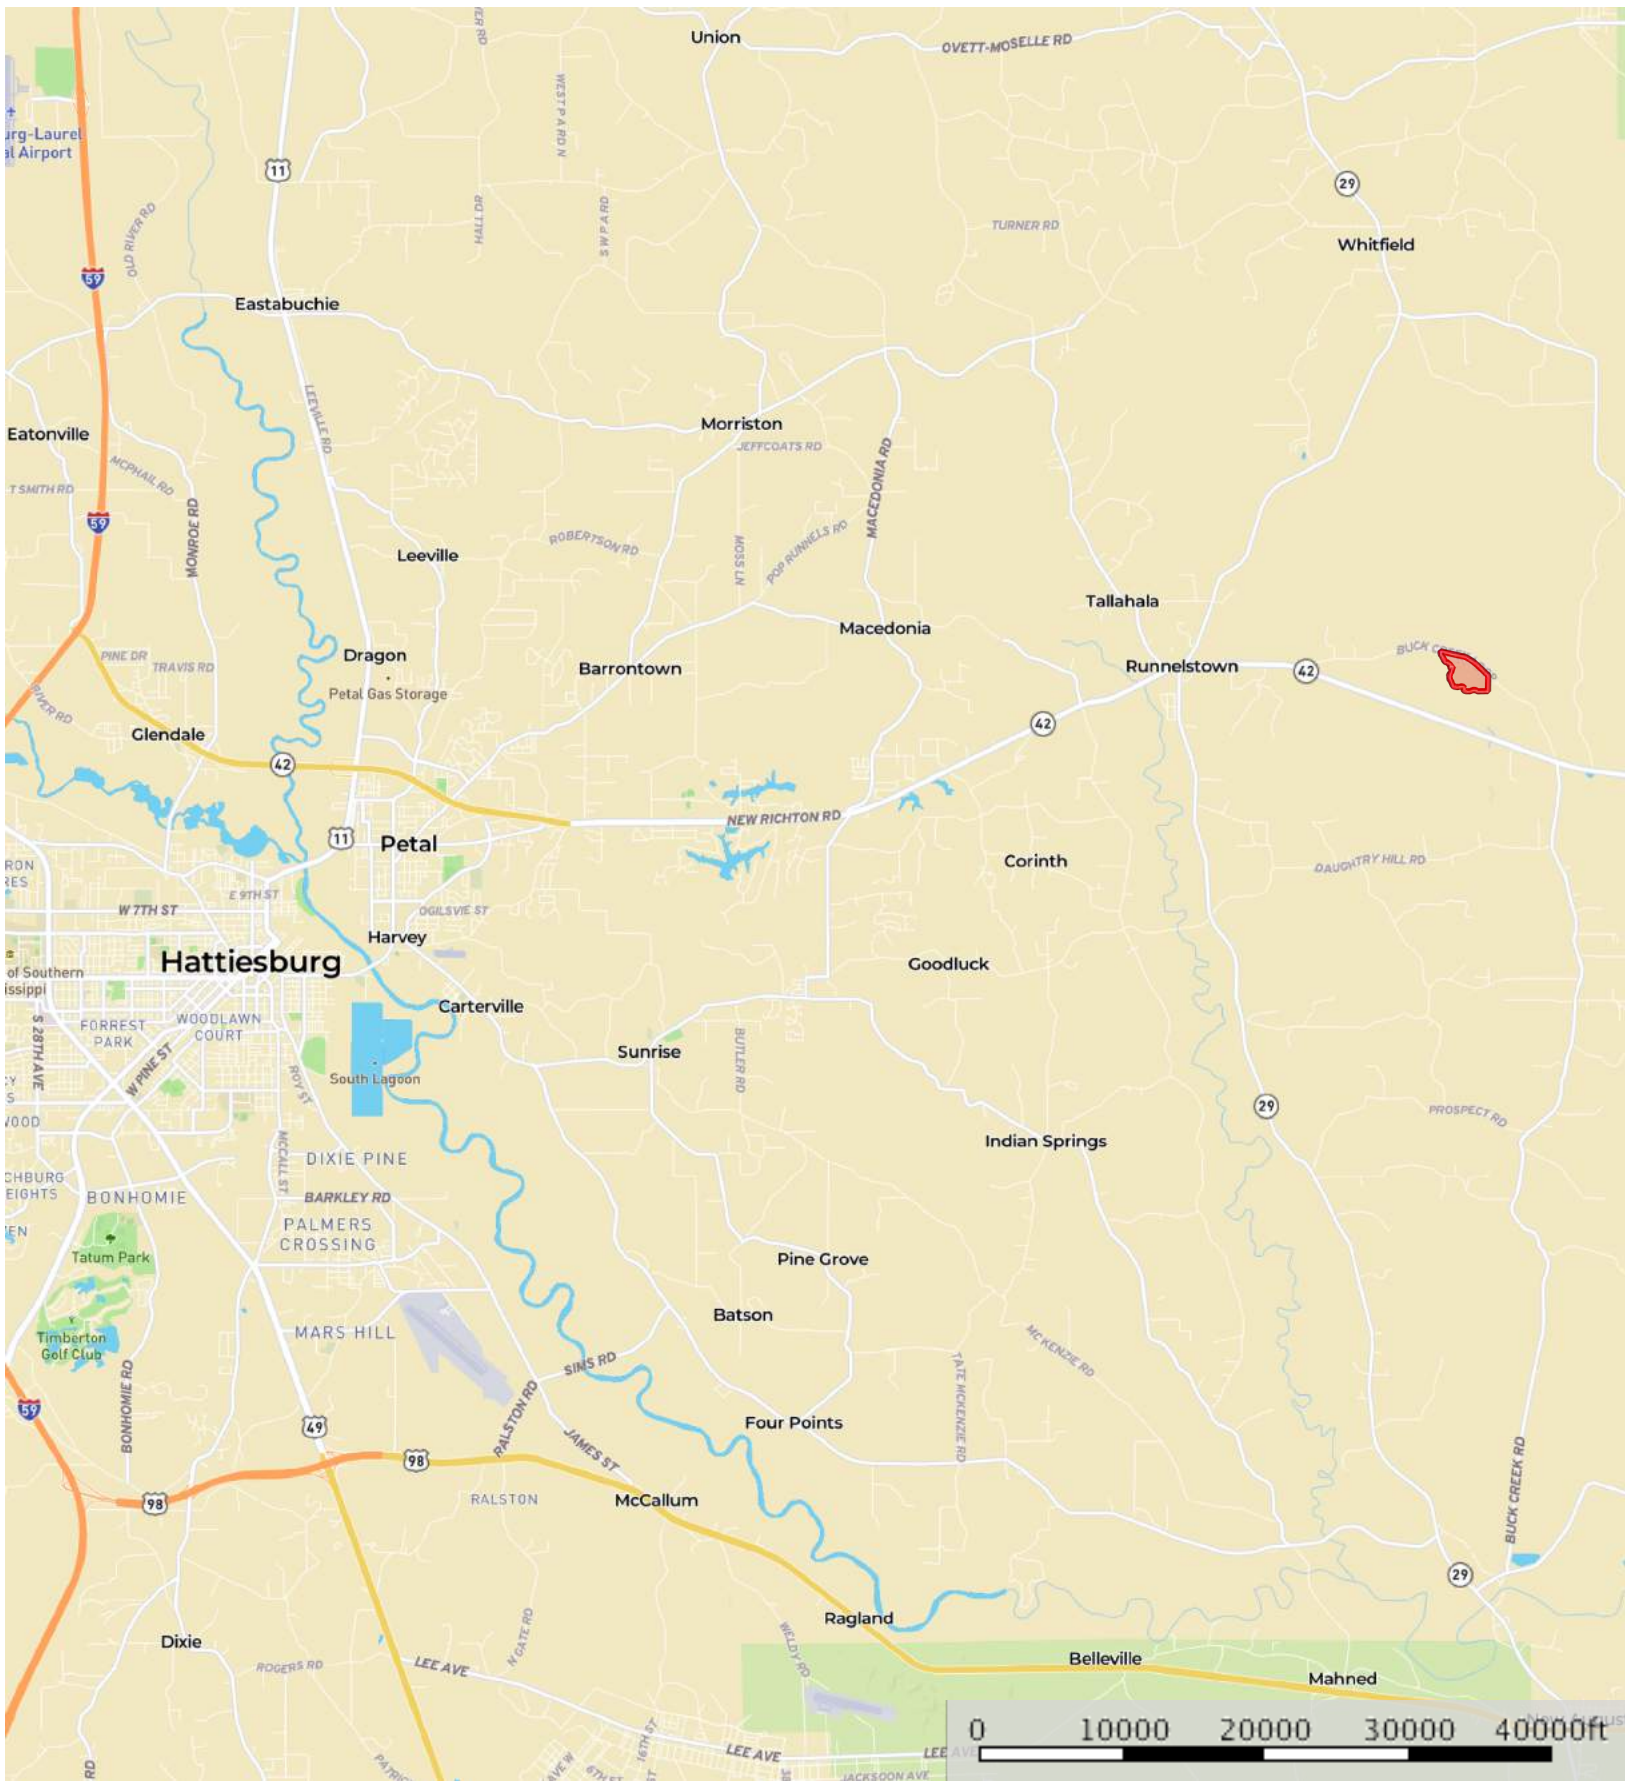

Buck Creek South

Perry County, Mississippi, 93 AC +/-

 Tract 3 - 93 Acres

Whit Starrett or Ben Stevens

P: (601) 545-8222 www.rttl.com

The information contained herein was obtained from sources deemed to be reliable. MapRight Services makes no warranties or guarantees as to the completeness or accuracy thereof.