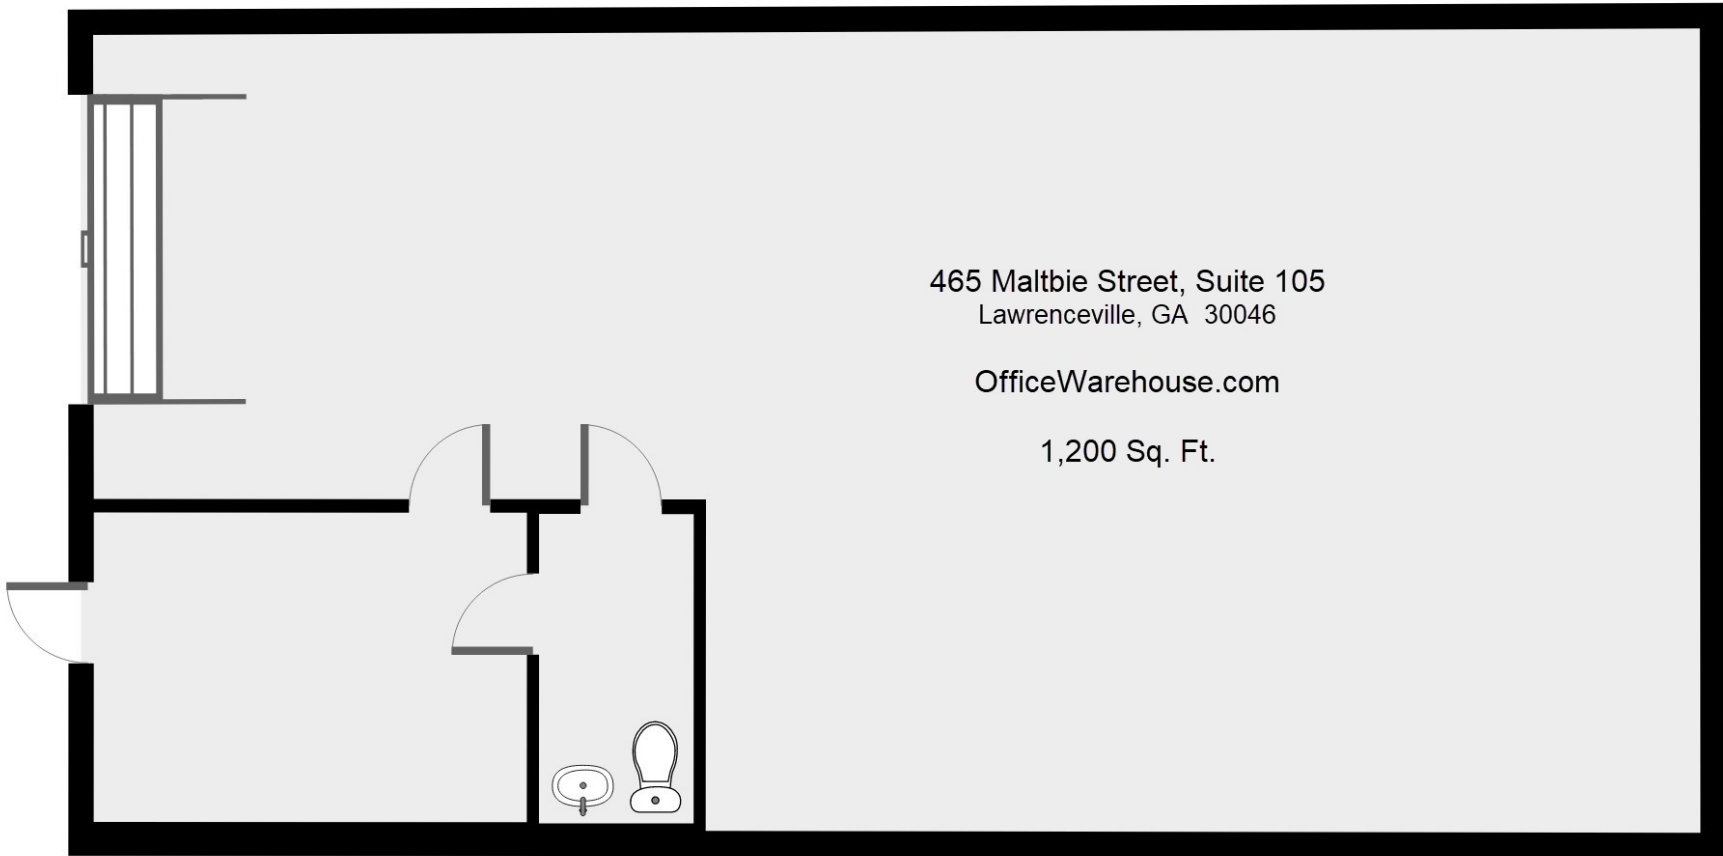

46'

465 Maltbie Street, Suite 105
Lawrenceville, GA 30046

OfficeWarehouse.com

1,200 Sq. Ft.

26'