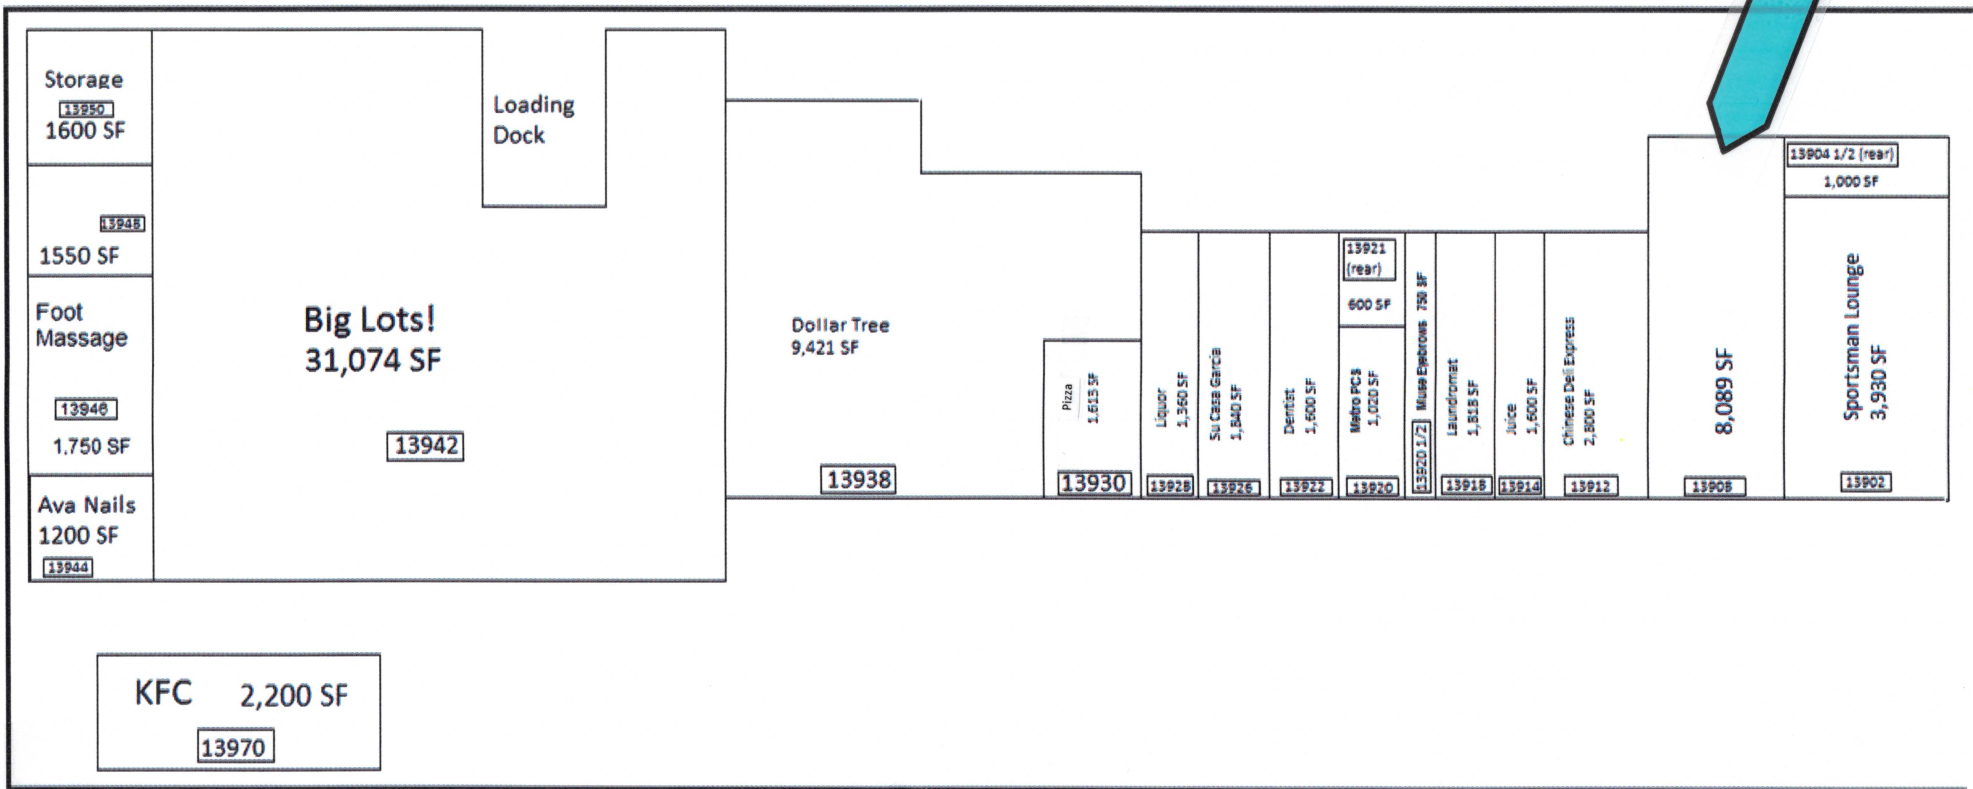

Ramhurst Drive

WILSON AVENUE

Signalized Corner

Imperial Highway

Imperial Plaza Shopping Center
(310) 391-2347

- 13902 – Sportsman’s Lounge
- 13908 – VACANT (8,089 SF)**
- 13912 – Chinese Deli Express
- 13914 – Paraiso Juice
- 13918 – Laundry
- 13920 ½ - Muse Eyebrows
- 13920 – Metro PCS
- 13922 – Dentist
- 13926 – The Green Chile Restaurant
- 13928 – M&M Liquor
- 13930 – Piara Pizza
- 13938 – Dollar Tree
- 13942 – Big Lots!
- 13944 – Ava’s Nails
- 13946 – Ava’s Foot Massage
- 13970 – KFC