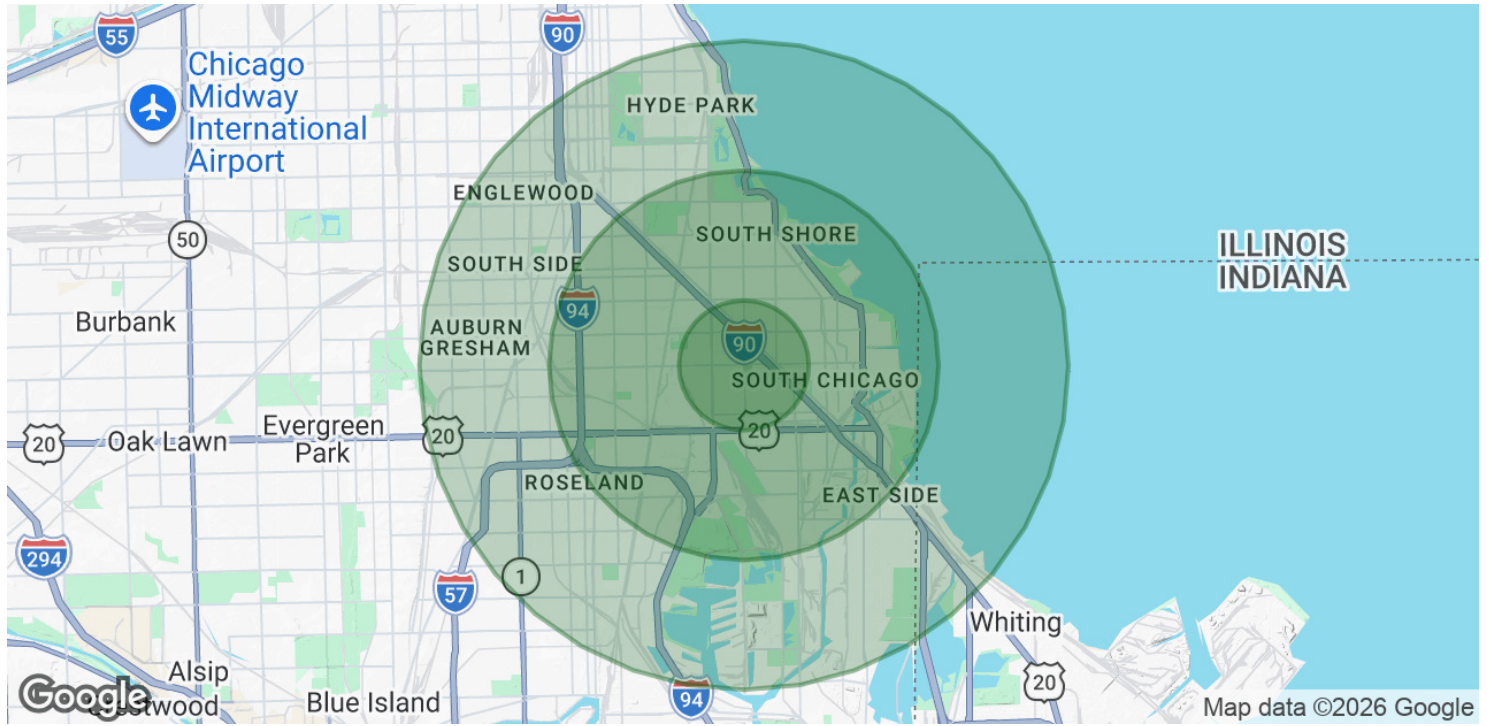

1955 E 87th St, Chicago, IL 60617

Southwest Corner 87th & Jeffery

OFFERING SUMMARY

Sale Price:	\$385,000
Lot Size:	0.38 Acres
Zoning:	B3-1
Submarket:	South Chicago
Price / SF:	\$23.33

PROPERTY HIGHLIGHTS

- 16,500sf Hard Corner Location (132' x 125')
- 4- Way Traffic Light Intersection
- Densely Populated Area
- B3-1 Zoning
- High Traffic Counts (32,300 vehicles per day)
- Great Location at a Busy Intersection
- 132 Ft Frontage along 87th ST

for more information

Neil Haleem

708.873.5540

neil@networkregroup.com

1955 E 87th St, Chicago, IL 60617

Southwest Corner 87th & Jeffery

POPULATION	1 MILE	3 MILES	5 MILES
Total Population	26,034	191,441	442,128
Average Age	46	42	41
Average Age (Male)	43	40	39
Average Age (Female)	48	43	42
HOUSEHOLDS & INCOME	1 MILE	3 MILES	5 MILES
Total Households	11,121	84,368	189,415
# of Persons per HH	2.3	2.3	2.3
Average HH Income	\$79,484	\$63,468	\$67,457
Average House Value	\$233,438	\$249,366	\$268,623
ETHNICITY (%)	1 MILE	3 MILES	5 MILES
Hispanic	4.6%	9.7%	10.4%
RACE	1 MILE	3 MILES	5 MILES

for more information

Neil Haleem

708.873.5540

neil@networkregroup.com

1955 E 87th St, Chicago, IL 60617

Southwest Corner 87th & Jeffery

Total Population - White	349	5,723	31,361
% White	1.3%	3.0%	7.1%
Total Population - Black	24,071	165,675	354,187
% Black	92.5%	86.5%	80.1%
Total Population - Asian	51	435	7,598
% Asian	0.2%	0.2%	1.7%
Total Population - Hawaiian	2	52	120
% Hawaiian	0.0%	0.0%	0.0%
Total Population - American Indian	60	755	2,024
% American Indian	0.2%	0.4%	0.5%
Total Population - Other	607	9,387	22,269
% Other	2.3%	4.9%	5.0%

* Demographic data derived from 2020 ACS - US Census

for more information

Neil Haleem

708.873.5540

neil@networkregroup.com