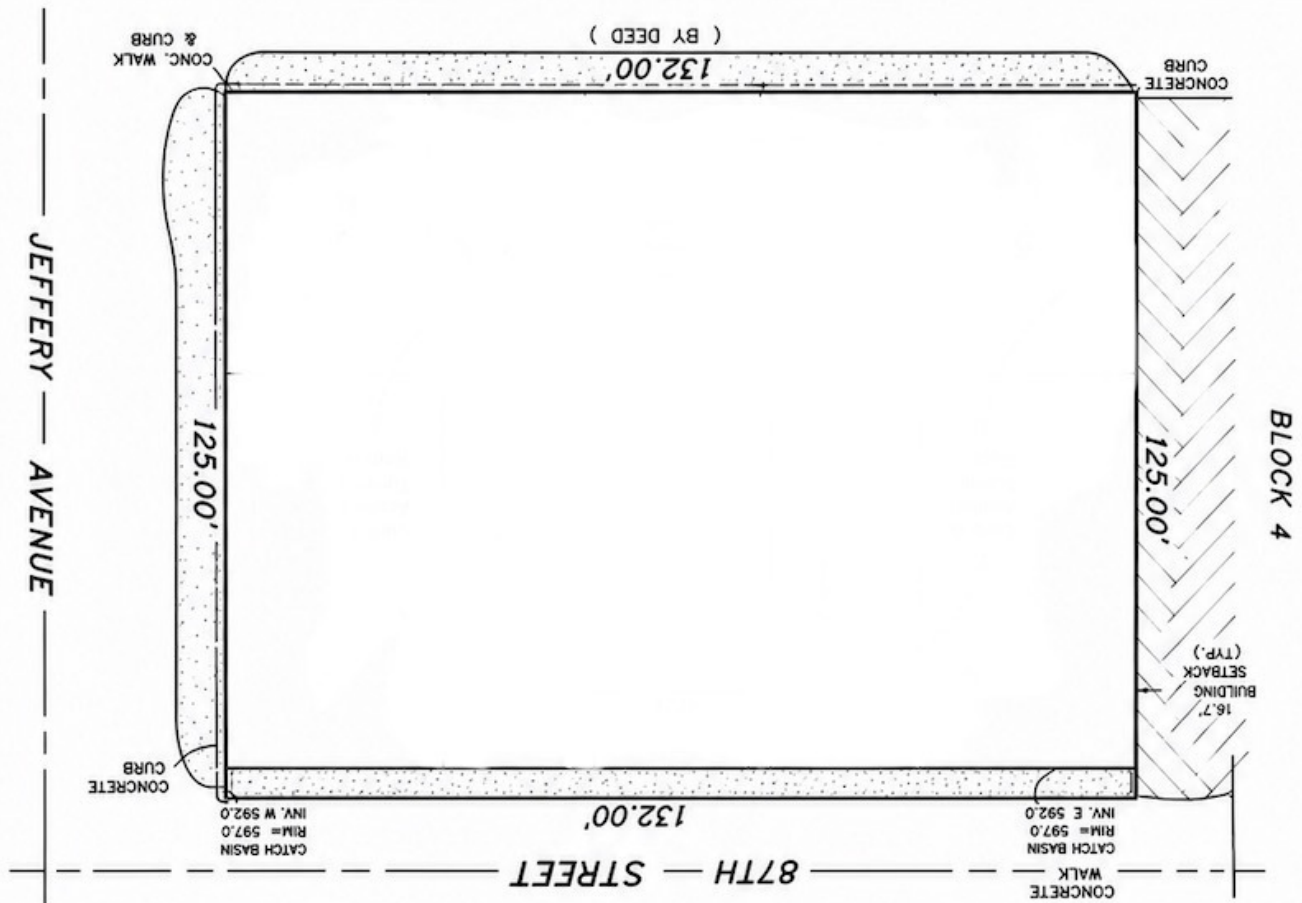

1955 E 87th St, Chicago, IL 60617

Southwest Corner 87th & Jeffery

for more information

Neil Haleem

708.873.5540

neil@networkregroup.com