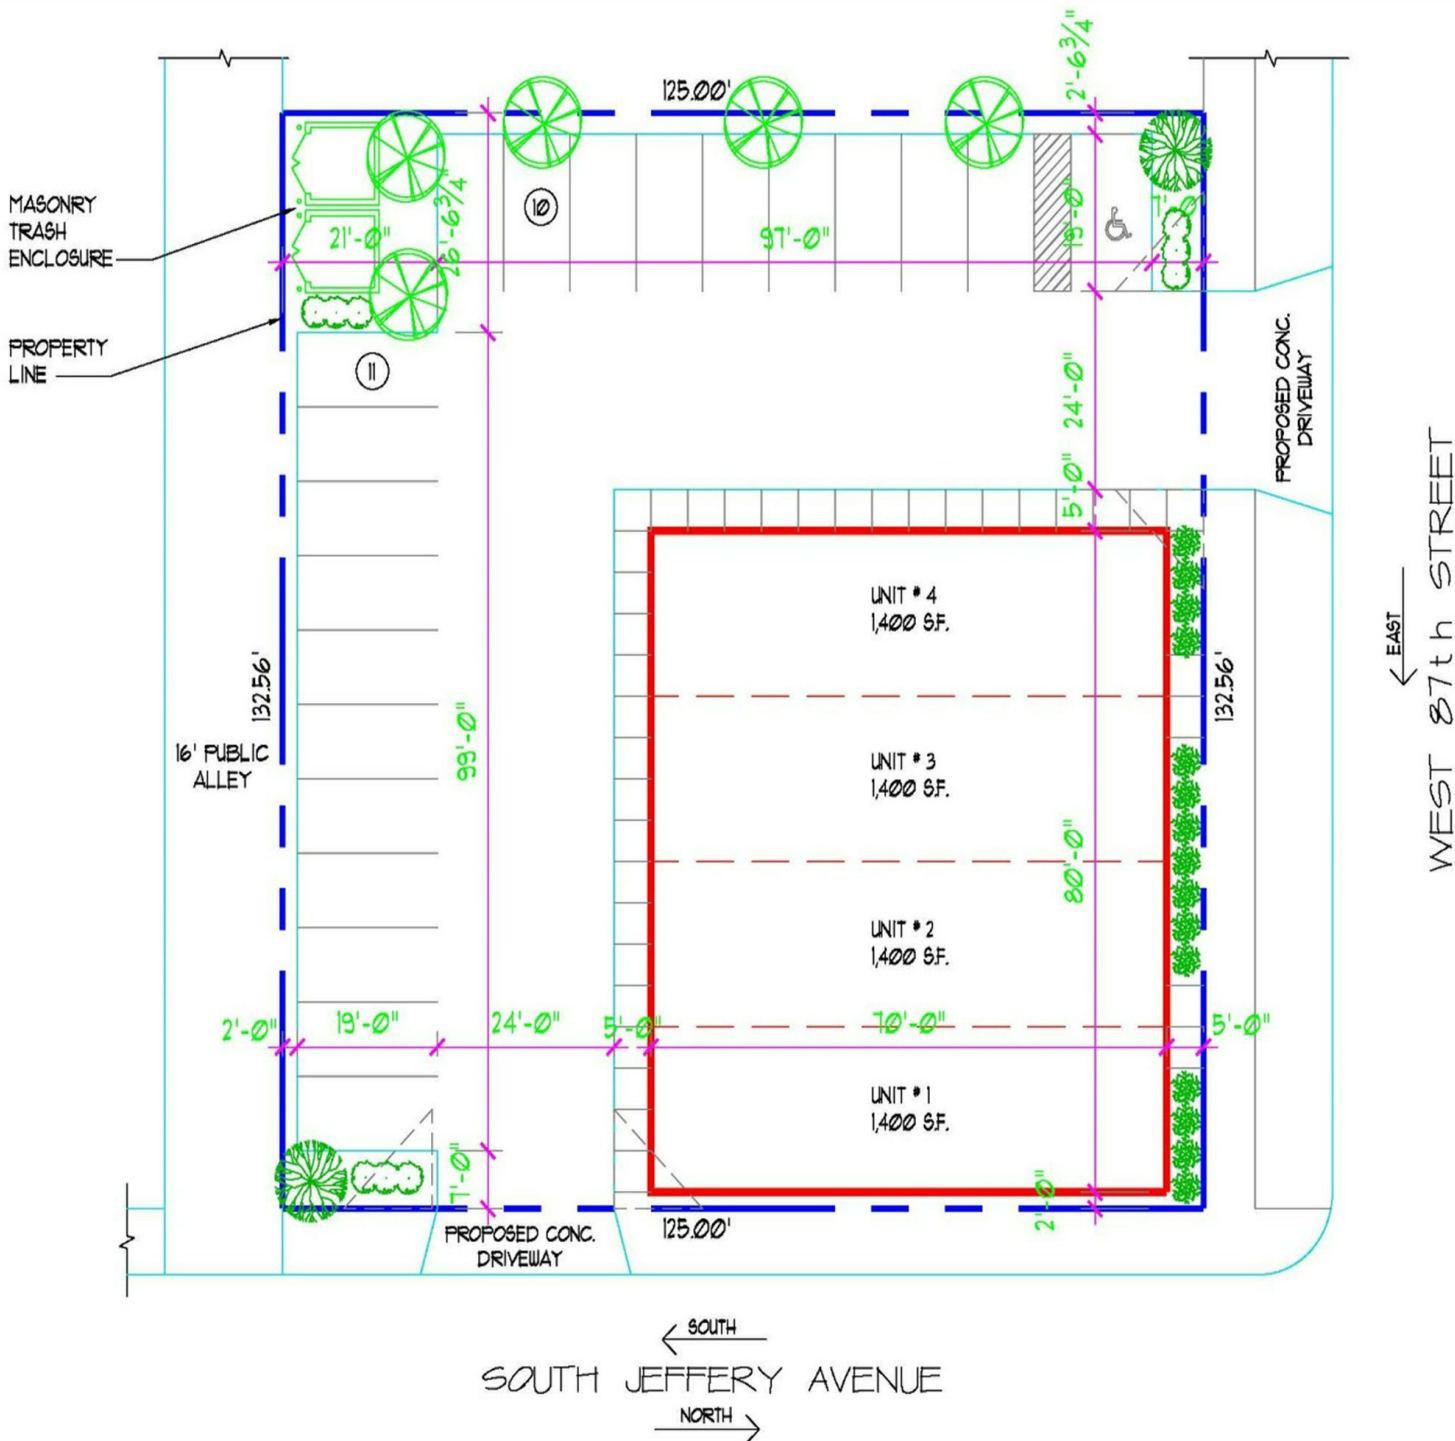

1955 E 87th St, Chicago, IL 60617

Southwest Corner 87th & Jeffery

Land For Sale May 05, 2026

for more information

Neil Haleem

708.873.5540

neil@networkregroup.com