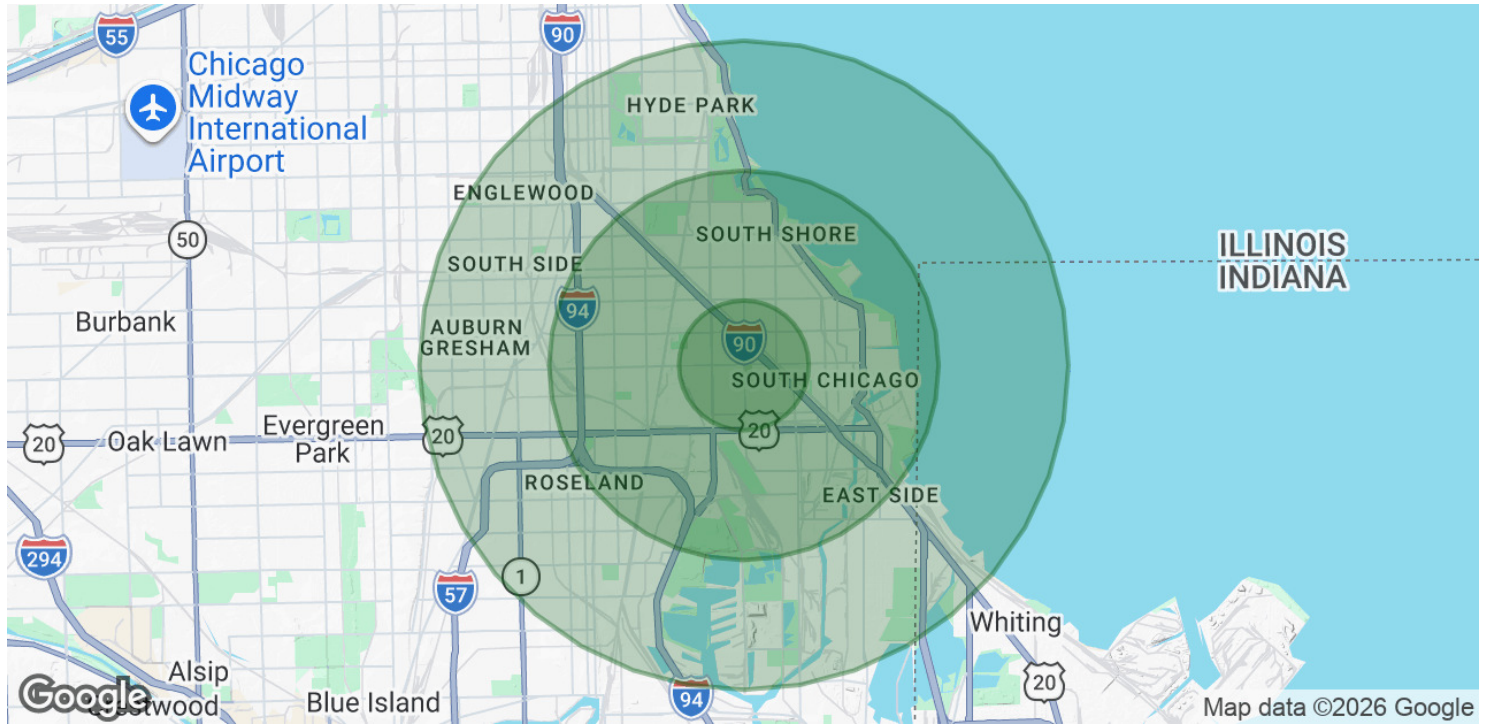

1955 E 87th St, Chicago, IL 60617

Southwest Corner 87th & Jeffery

OFFERING SUMMARY

Sale Price:	\$385,000
Lot Size:	0.38 Acres
Zoning:	B3-1
Submarket:	South Chicago
Price / SF:	\$23.33

PROPERTY HIGHLIGHTS

- 16,500sf Hard Corner Location (132' x 125')
- 4- Way Traffic Light Intersection
- Densely Populated Area
- B3-1 Zoning
- High Traffic Counts (32,300 vehicles per day)
- Great Location at a Busy Intersection
- 132 Ft Frontage along 87th ST

neil@networkregroup.com

1955 E 87th St, Chicago, IL 60617

Southwest Corner 87th & Jeffery

Map data ©2026 Google Imagery ©2026 Airbus, Maxar Technologies, Vexcel Imaging US, Inc.

Land For Sale May 05, 2026

for more information

Neil Haleem

708.873.5540

neil@networkregroup.com

1955 E 87th St, Chicago, IL 60617

Southwest Corner 87th & Jeffery

POPULATION	1 MILE	3 MILES	5 MILES
Total Population	26,034	191,441	442,128
Average Age	46	42	41
Average Age (Male)	43	40	39
Average Age (Female)	48	43	42
HOUSEHOLDS & INCOME	1 MILE	3 MILES	5 MILES
Total Households	11,121	84,368	189,415
# of Persons per HH	2.3	2.3	2.3
Average HH Income	\$79,484	\$63,468	\$67,457
Average House Value	\$233,438	\$249,366	\$268,623
ETHNICITY (%)	1 MILE	3 MILES	5 MILES
Hispanic	4.6%	9.7%	10.4%
RACE	1 MILE	3 MILES	5 MILES

for more information

Neil Haleem

708.873.5540

neil@networkregroup.com

1955 E 87th St, Chicago, IL 60617

Southwest Corner 87th & Jeffery

Total Population - White	349	5,723	31,361
% White	1.3%	3.0%	7.1%
Total Population - Black	24,071	165,675	354,187
% Black	92.5%	86.5%	80.1%
Total Population - Asian	51	435	7,598
% Asian	0.2%	0.2%	1.7%
Total Population - Hawaiian	2	52	120
% Hawaiian	0.0%	0.0%	0.0%
Total Population - American Indian	60	755	2,024
% American Indian	0.2%	0.4%	0.5%
Total Population - Other	607	9,387	22,269
% Other	2.3%	4.9%	5.0%