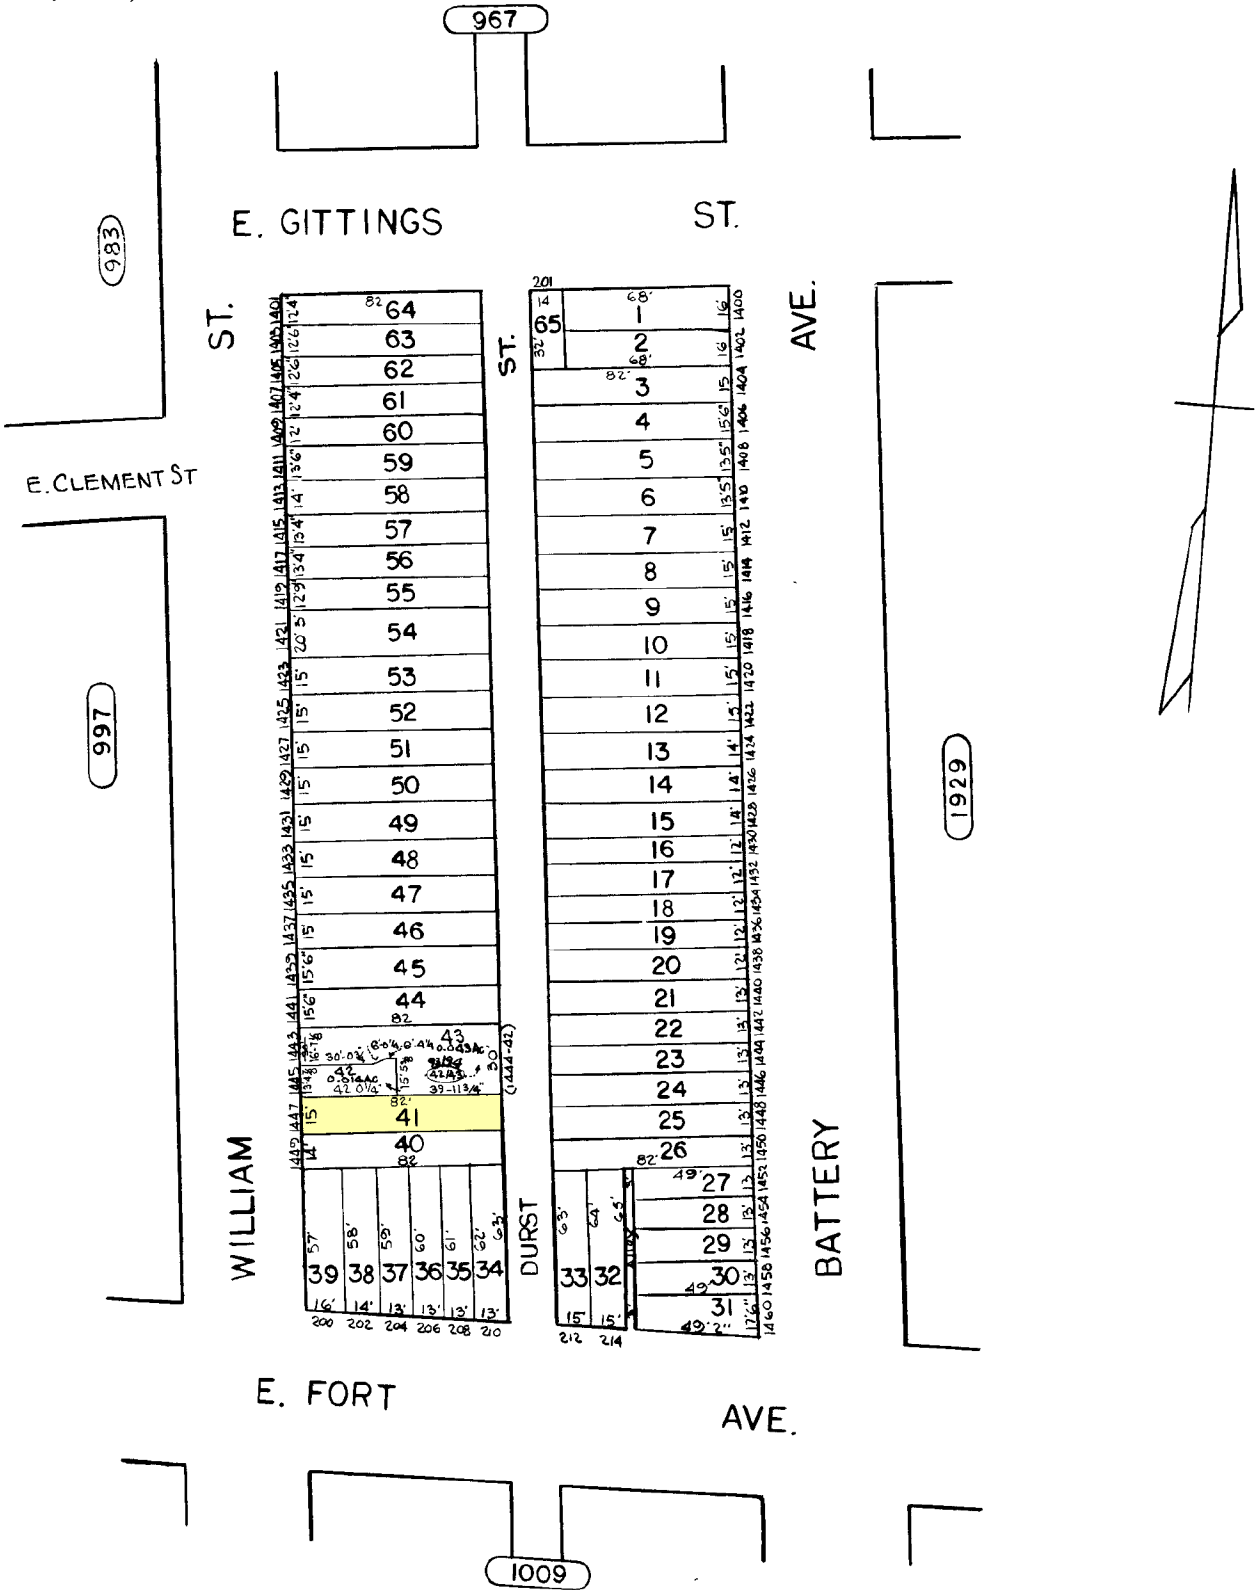

REVISIONS

LOT 65 ST NAME COR. PERPLS C5H 683E
 LOT 42/43 DIV PER, SUB-DIV, C. SH. 94-243

TRACED BY R. KLAGES
 LETTERED BY R. K.
 CHECKED BY

NOTICE
 THIS IS A REAL PROPERTY PLAT AS PROVIDED FOR UNDER ARTICLE 76(d) OF THE CITY CHARTER IT IS COMPILED FROM TITLE AND OTHER SOURCES AND IS NOT AN AUTHENTIC SURVEY.

CITY OF BALTIMORE
 DEPARTMENT OF PUBLIC WORKS

PROPERTY LOCATION DIVISION
 WARD **24** SECTION **4**
 BLOCK **998**

SCALE 1" = 50' DATE FEBRUARY 1967