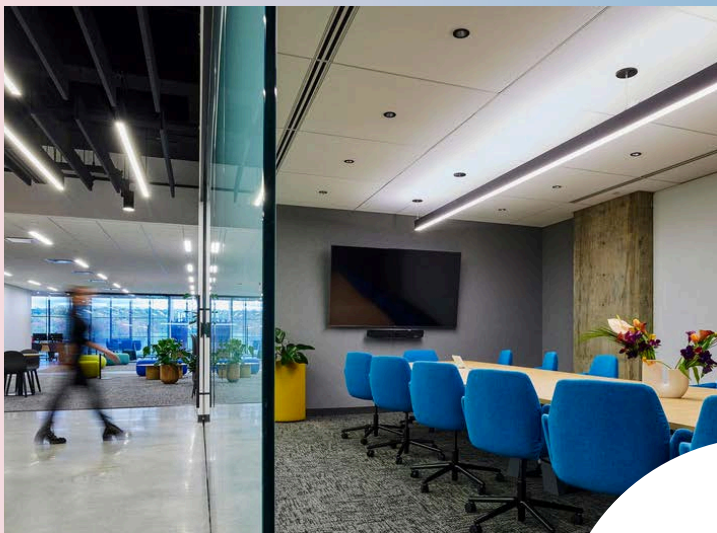

A glimpse at a day of **work** at Bell Works

A place like no other

Over 1.3M SF of office space has been leased to over 80 tenants.

Bell Works hosts a full calendar of events each month including live music, wellness classes, giving back opps, + much more.

Event spaces including 60K SF of highly flexible meeting space, conference rooms, and a 13K SF ballroom.

60K SF of retail space has been leased on the first floor, forming The Block.

Bell Works is home to the largest photovoltaic skylight in the nation, generating about 20% of the Atrium's power!

Dining options including Bell Market, an 8K SF gourmet food hall.

Bell Theater is located in the lower level, where people gather for speaking engagements, live performances, and more!

Our greatest amenity is the **people**