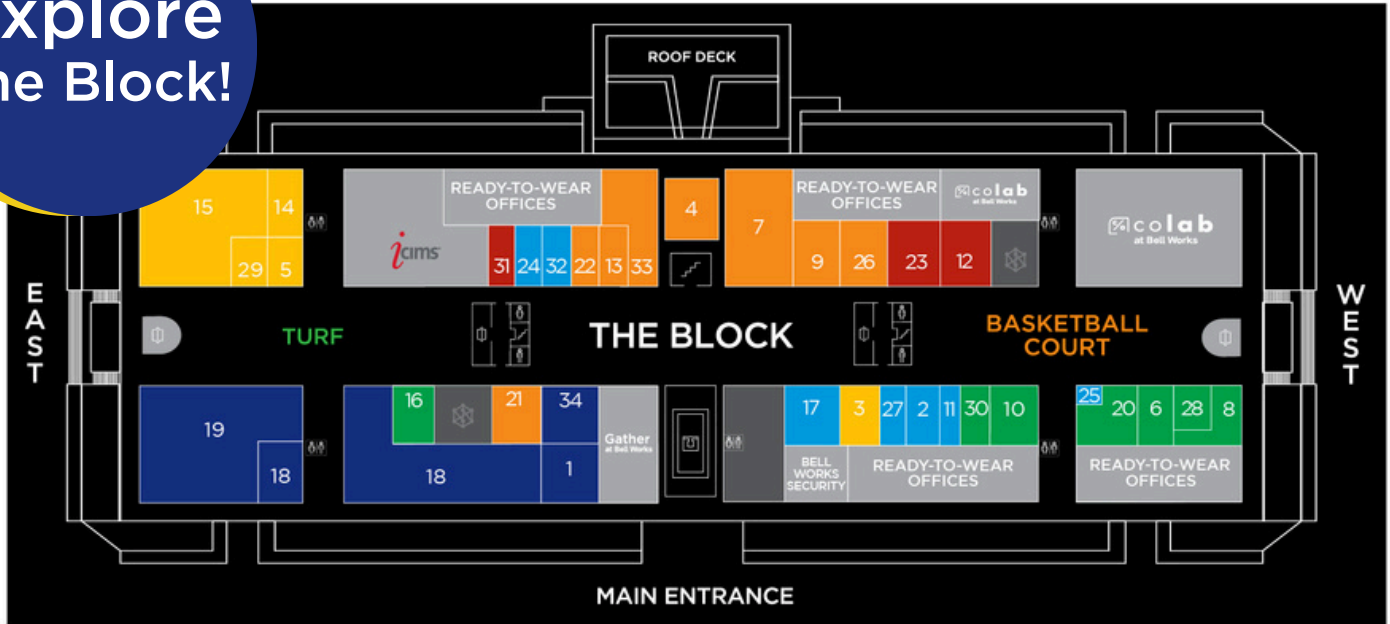

Event spaces including 60K SF of highly flexible meeting space, conference rooms, and a 13K SF ballroom.

60K SF of retail space has been leased on the first floor, forming The Block.

Bell Works is home to the largest photovoltaic skylight in the nation, generating about 20% of the Atrium's power!

Dining options including Bell Market, an 8K SF gourmet food hall.

Bell Theater is located in the lower level, where people gather for speaking engagements, live performances, and more!

Our greatest amenity is the **people**

The Metroburb

(Noun) /metroburb/
An urban hub. A metropolis in suburbia

Explore
The Block!

- 1** A Shared Universe
- 11** Enchanted Blossoms
- 22** Mezza Luna
- 2** At Your Convenience
- 12** Escapology Escape Room Holmdel
- 23** oasisVRX Virtual Reality
- 3** Axelrod Contemporary Ballet Theater (AXCBT)
- 13** Estrella Azul
- 24** OceanFirst Bank
- 4** Bar Bella Inverno
- 14** F45
- 25** OceanFirst ATM
- 5** The Bar Method Holmdel
- 15** Fitness Factory
- 27** Peticures
- 6** Bell Health
- 16** Exclusive Cuts
- 1** The Academy NJ
- 7** Bell Market*
- 17** The Gathering Shops
- 28** The Pharmacy at Bell Works
- 8** Bell Wellness
- 18** Holmdel Public Library
- 29** Renaissance Pilates + Wellness
- 9** Booskerdoo Coffee & Baking Co.
- 19** Holmdel Montessori School
- 30** Salon Concrete
- 10** Dimension Dental
- 20** Iorio Plastic Surgery
- 31** Swing Loose Indoor Golf
- 21** Jersey Freeze
- 32** Velvet Boutique
- 33** Mabel
- 26** New restaurant coming soon!