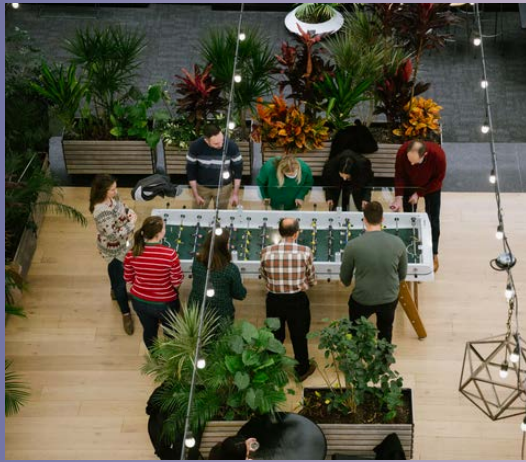

A glimpse at a day of **work** at Bell Works

A place like no other

Over 1.3M SF of office space has been leased to over 80 tenants.

Bell Works hosts a full calendar of events each month including live music, wellness classes, giving back opps, + much more.

Our building is the size of the Empire State Building on its side - that's also the size of 3 football fields!

Bell Works Fresh, our indoor farmers + makers market, happens every Wednesday and one Saturday per month!

Dining options including Bell Market, an 8K SF gourmet food hall.

Bell Theater is located in the lower level, where people gather for speaking engagements, live performances, and more!

Our greatest amenity is the **people**