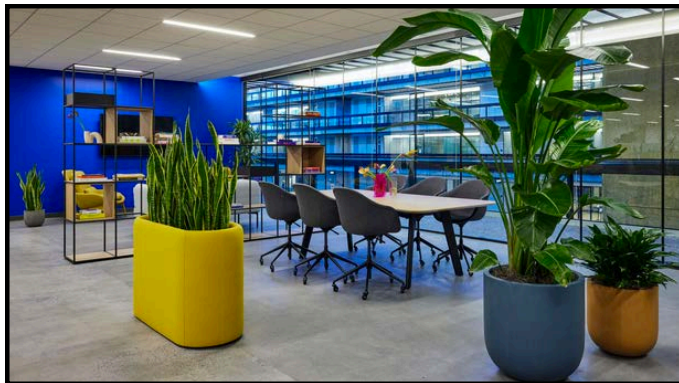

Available Office Spaces

Stay connected!