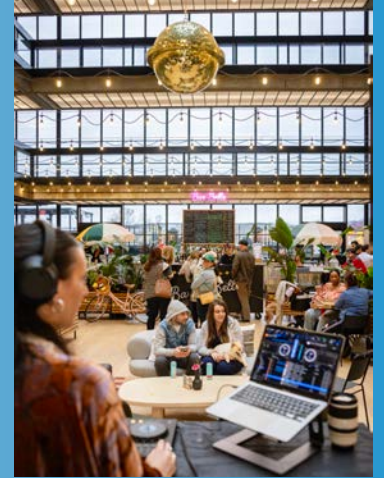

A glimpse at a day of **work** at Bell Works

A place like no other

Over 1.3M SF of office space has been leased to over 80 tenants.

Bell Works hosts a full calendar of events each month including live music, wellness classes, giving back opps, + much more.

Dining options including Bell Market, an 8K SF gourmet food hall.

Bell Theater is located in the lower level, where people gather for speaking engagements, live performances, and more!

Our greatest amenity is the **people**