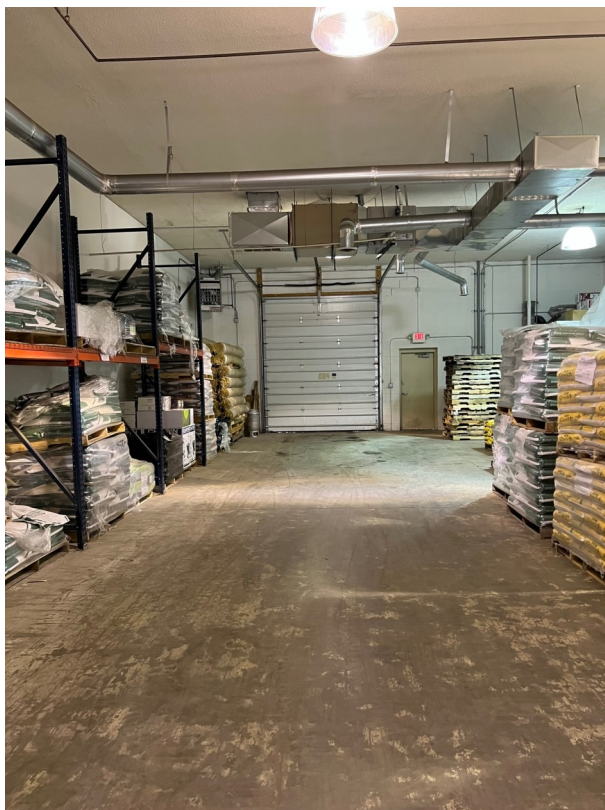

FLEX SPACE FOR LEASE

603 N. Meridian Road Youngstown, OH 44509

SPACE: 3,600 SF
BASE RENT: \$7.00 PSF
Net charges: \$3.00 PSF
Total: \$3,000/Mo.

One drive indoor—one office

CONTACT: Edward J. Lewis, Inc. (330) 746-6581