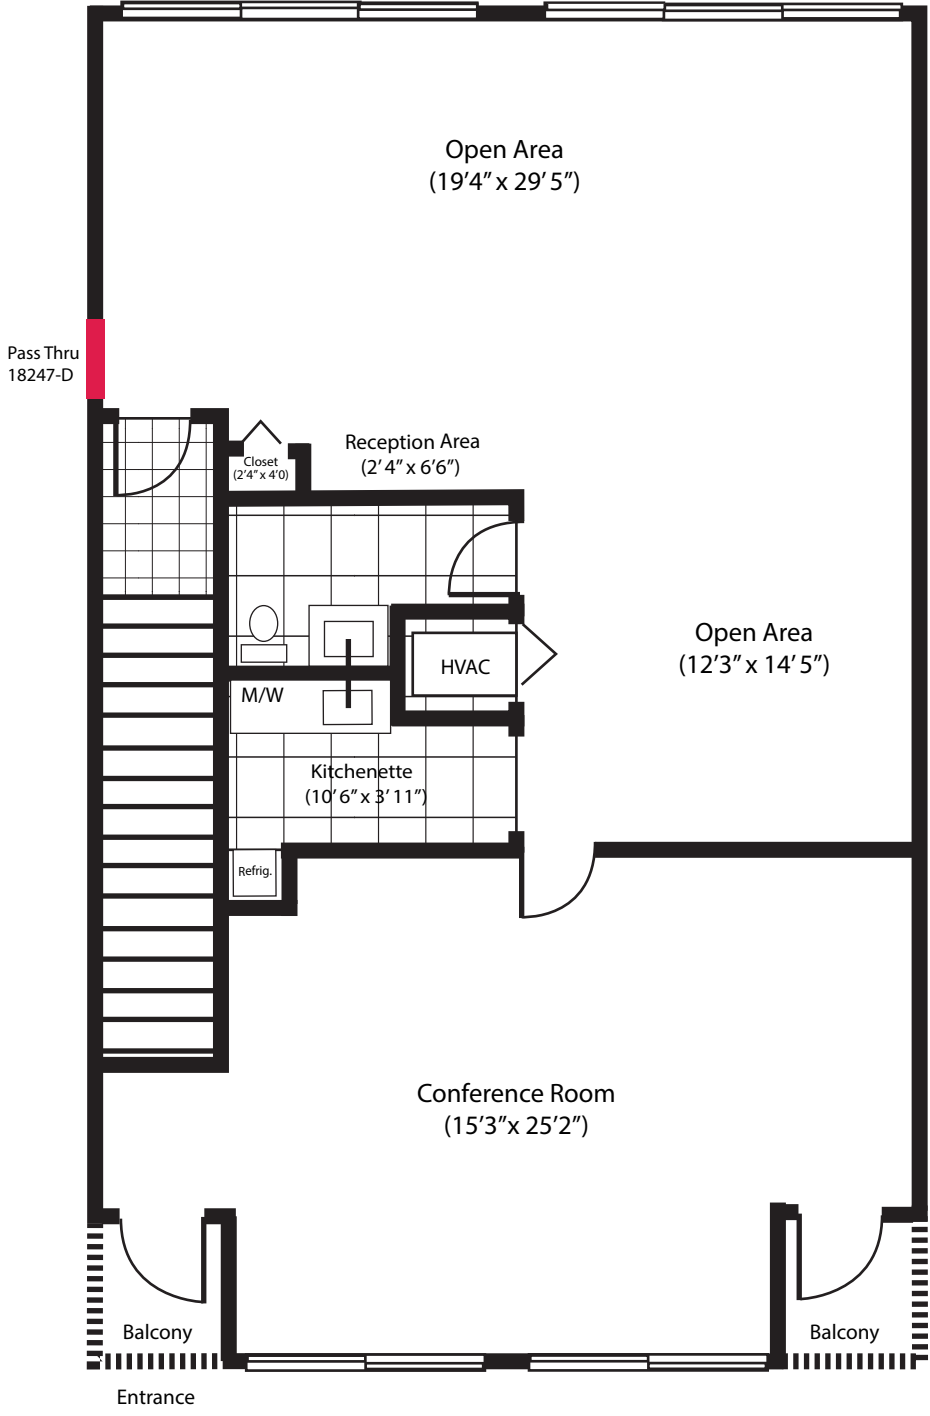

Upper Level
Square Feet: 1,575
Office Space

For Leasing
Information Contact:

Brian Pettit
301-975-1020, Ext. 402

Details and dimensions on floor plans are approximate and subject to change without notice.