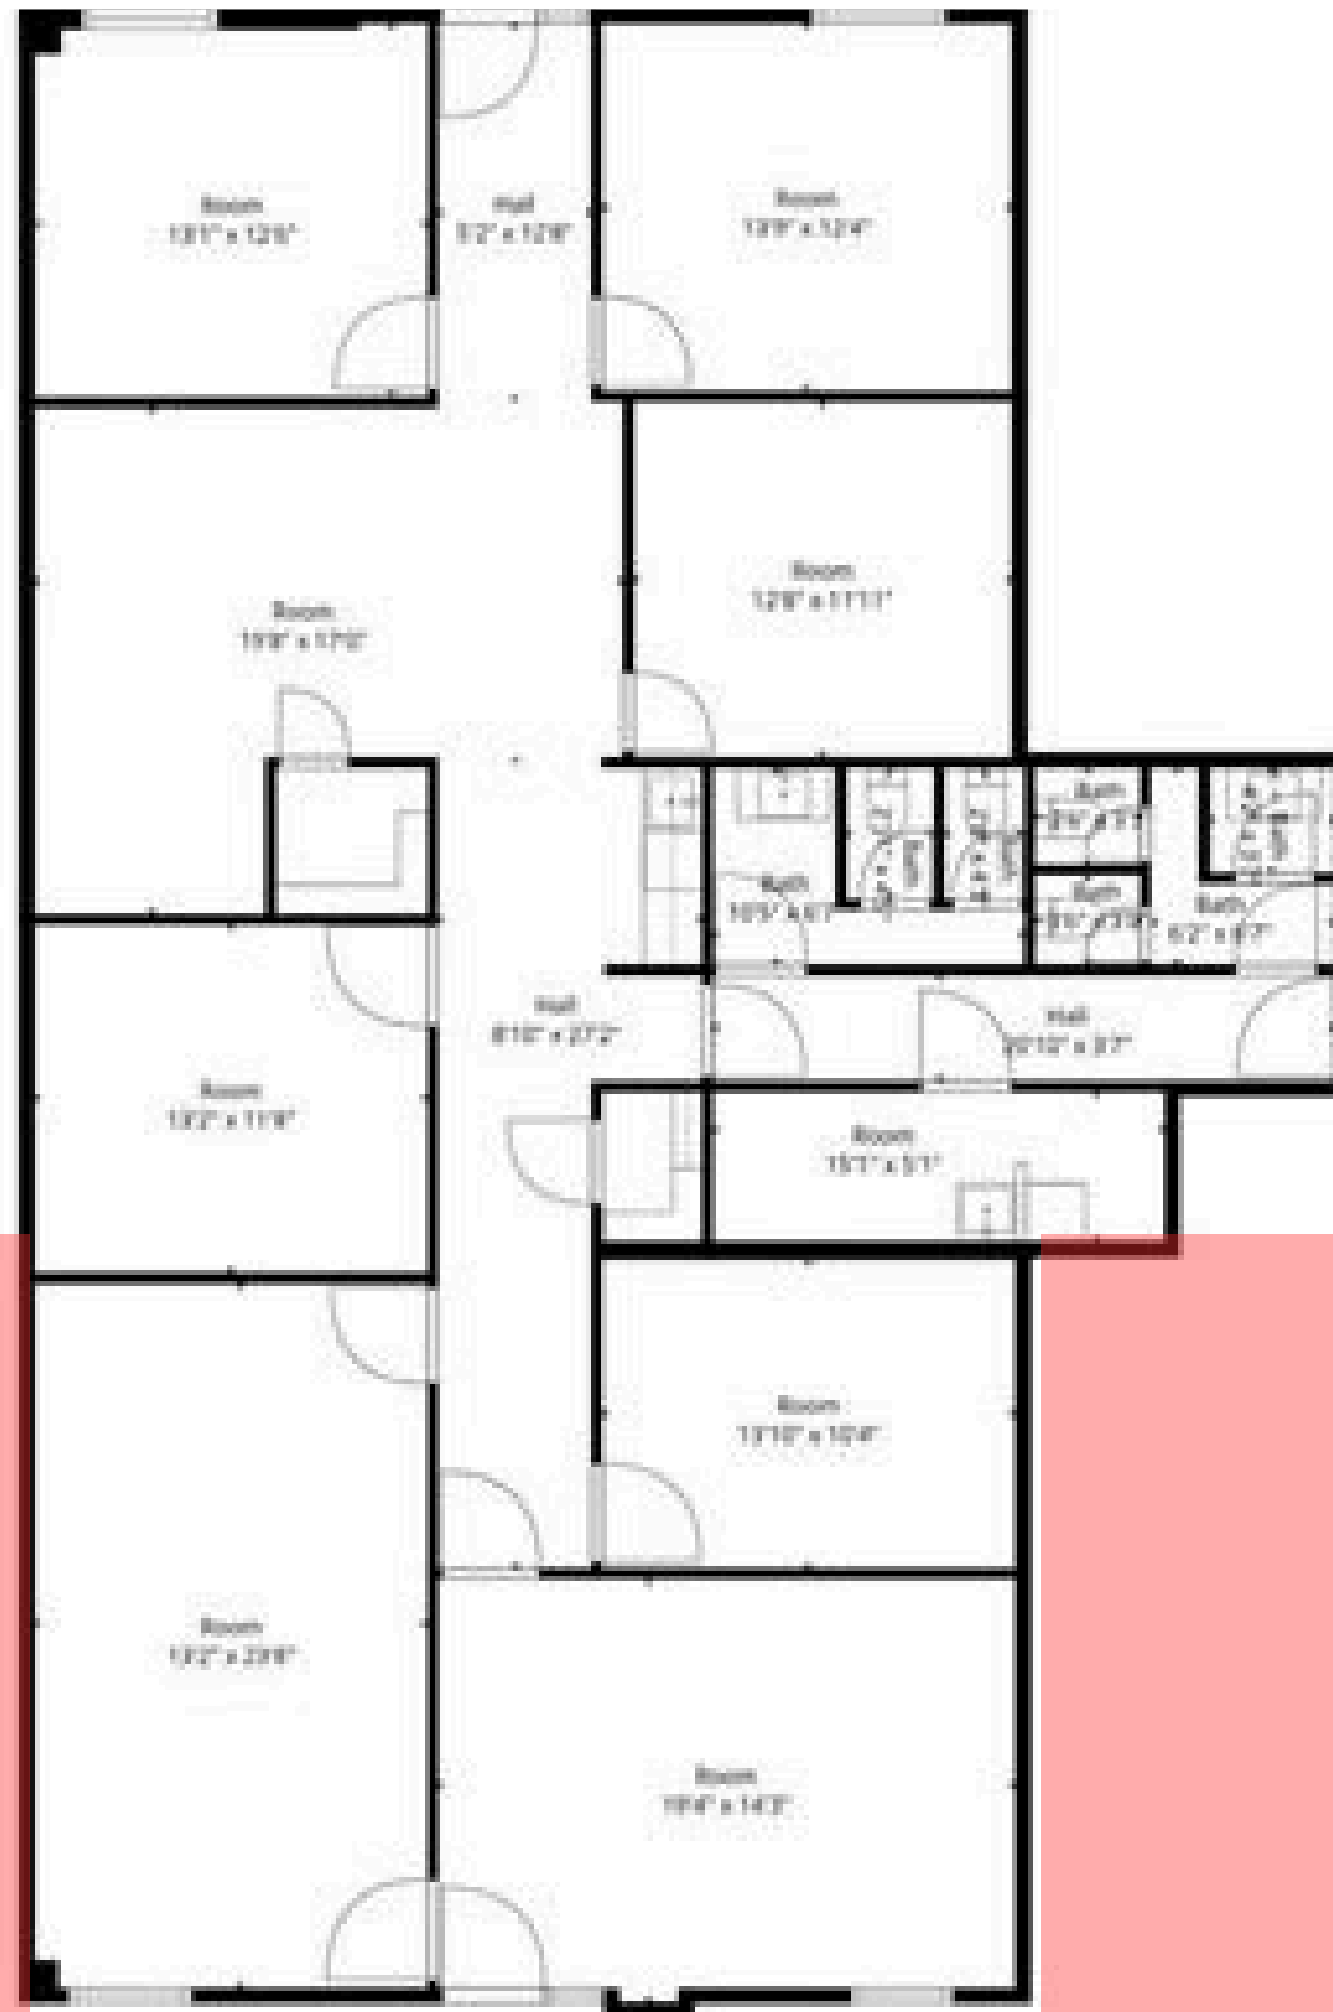

LEGACY PRO
REAL ESTATE GROUP

BUY | SELL | INVEST | MANAGE

- **Multiple Private Office Layout**