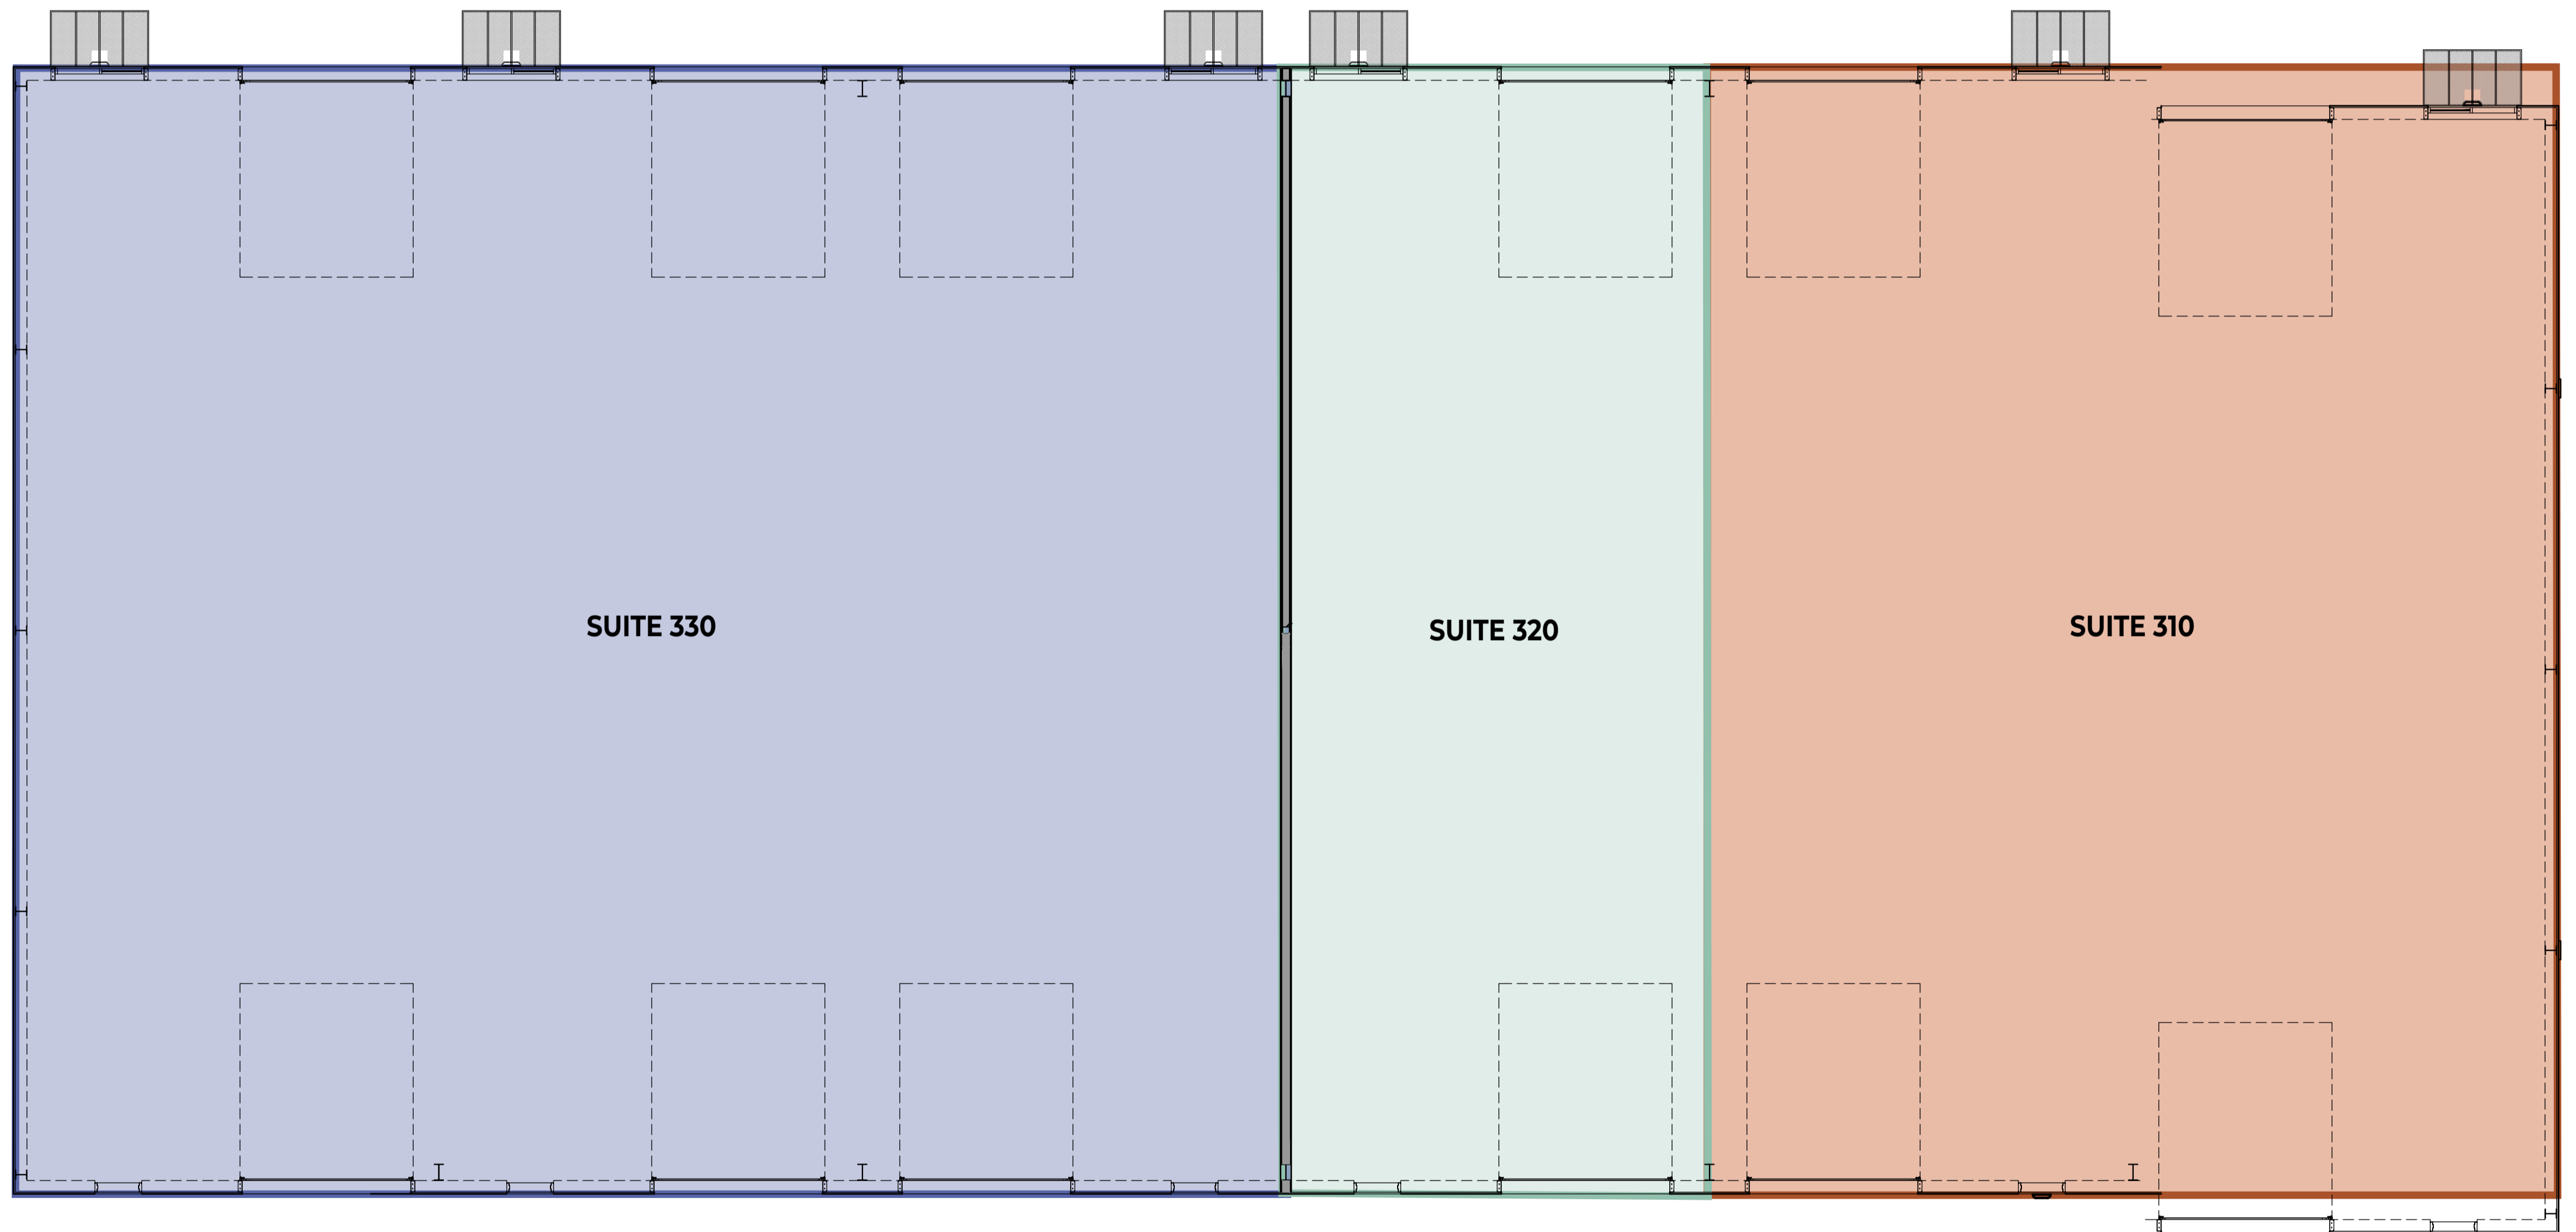

FOR LEASE

11050 Mahaffey Rd.
Tomball, TX 77375

 Lease Option 1	2,436.22 SqFt
 Lease Option 2	4,861.79 SqFt
 Lease Option 3	7,262.90 SqFt

Building 3