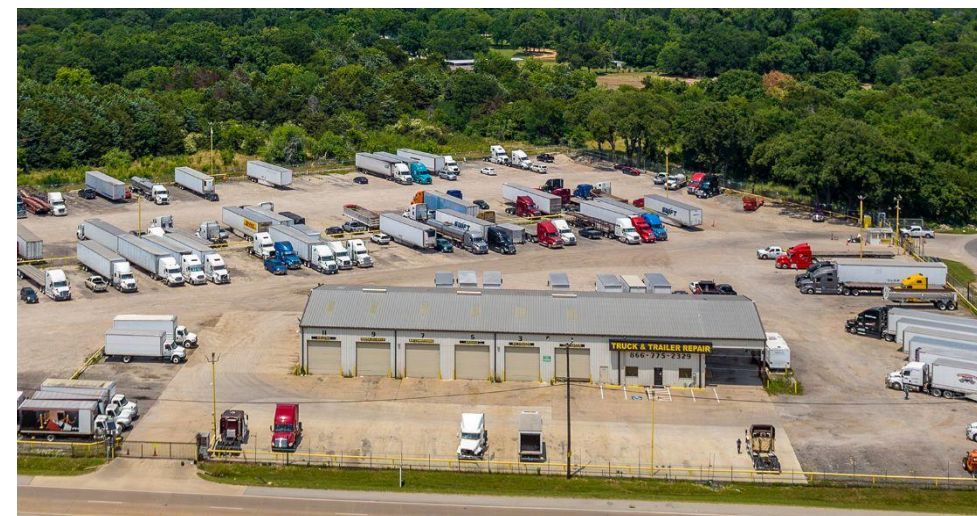

Yard Features and Amenities

- Gravel surface
- LED lighting
- Security cameras
- Onsite staff
- Automated gates
- Portable restrooms
- Wide aisles
- Electric fencing