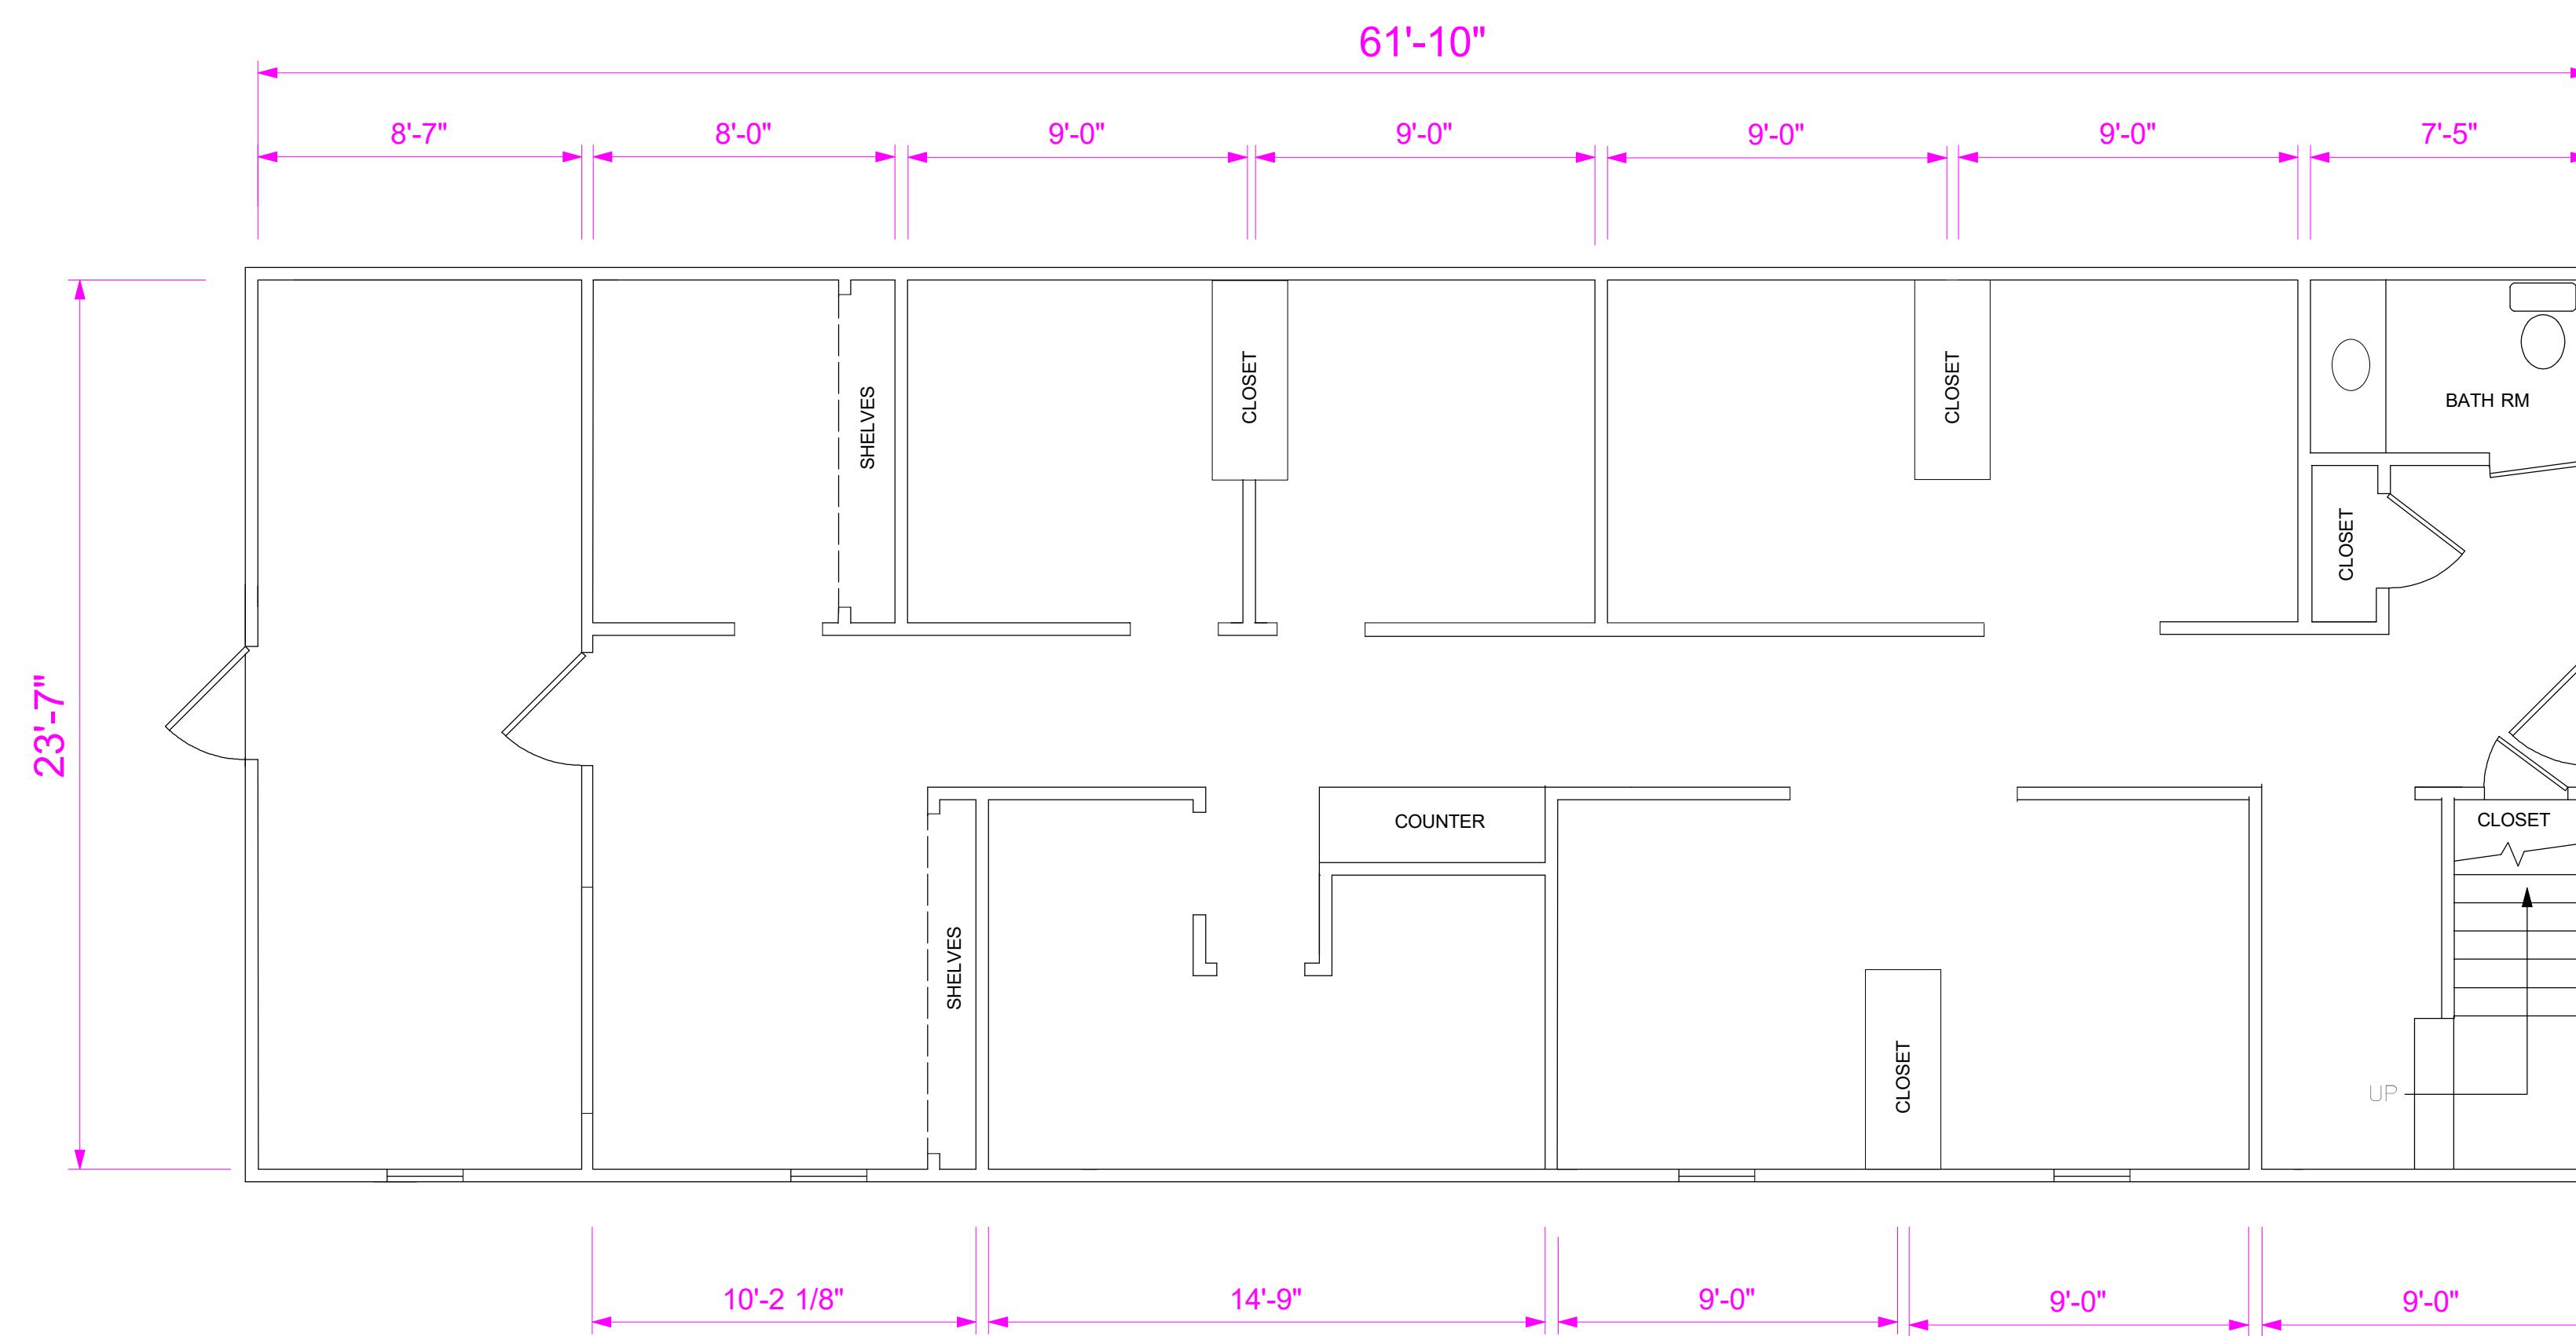

840 I STREET UNIT 6 1,717 sq ft
 1/4" = 1'-0"

840 I STREET UNIT 3 1,717 sq ft
 1/4" = 1'-0"