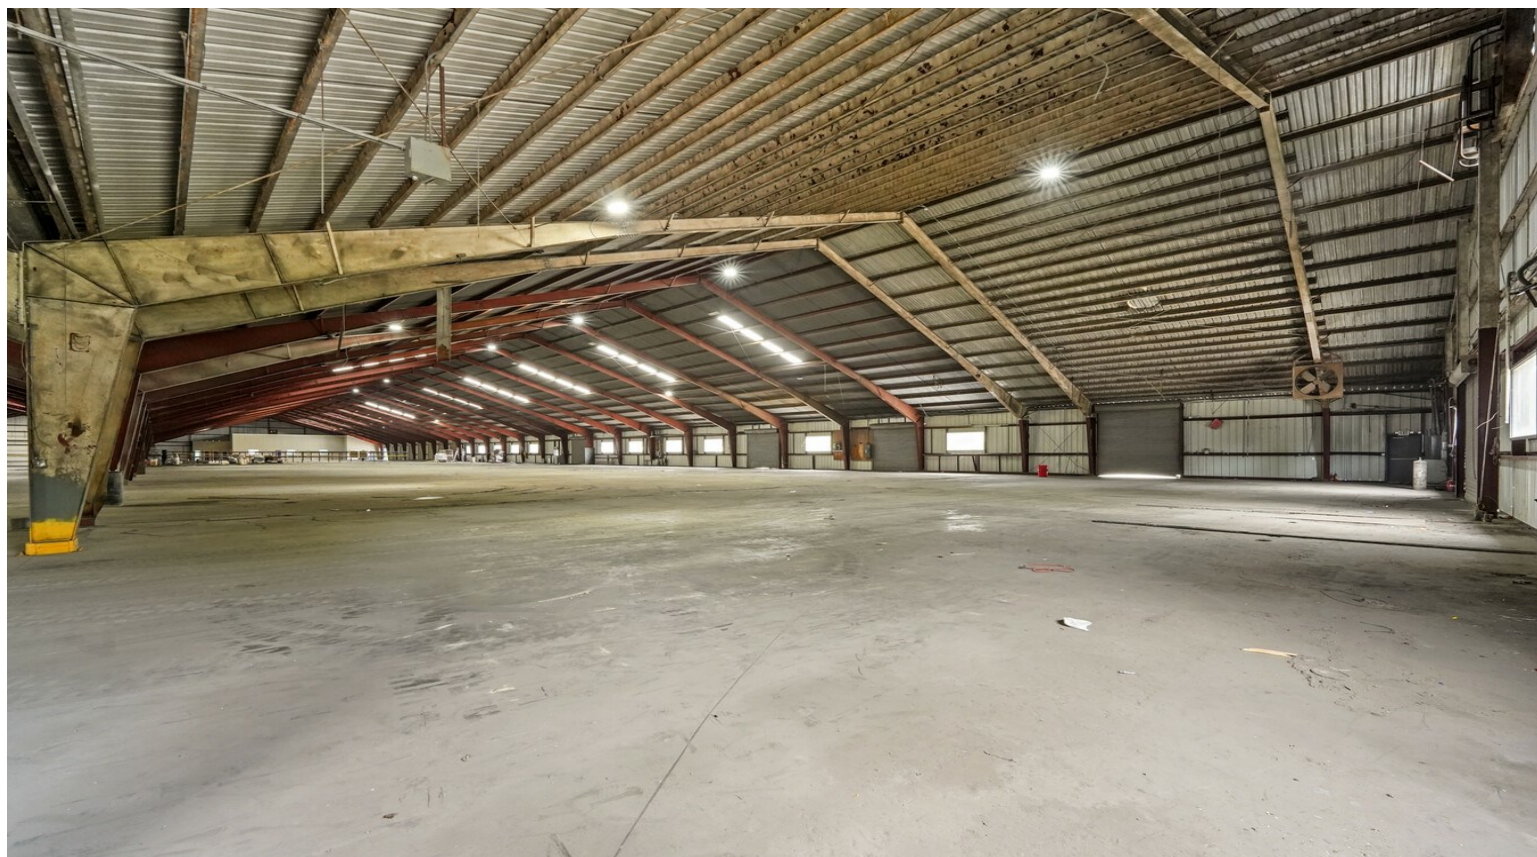

Property Photos

14029 Almeda Road Houston, TX 77053 25