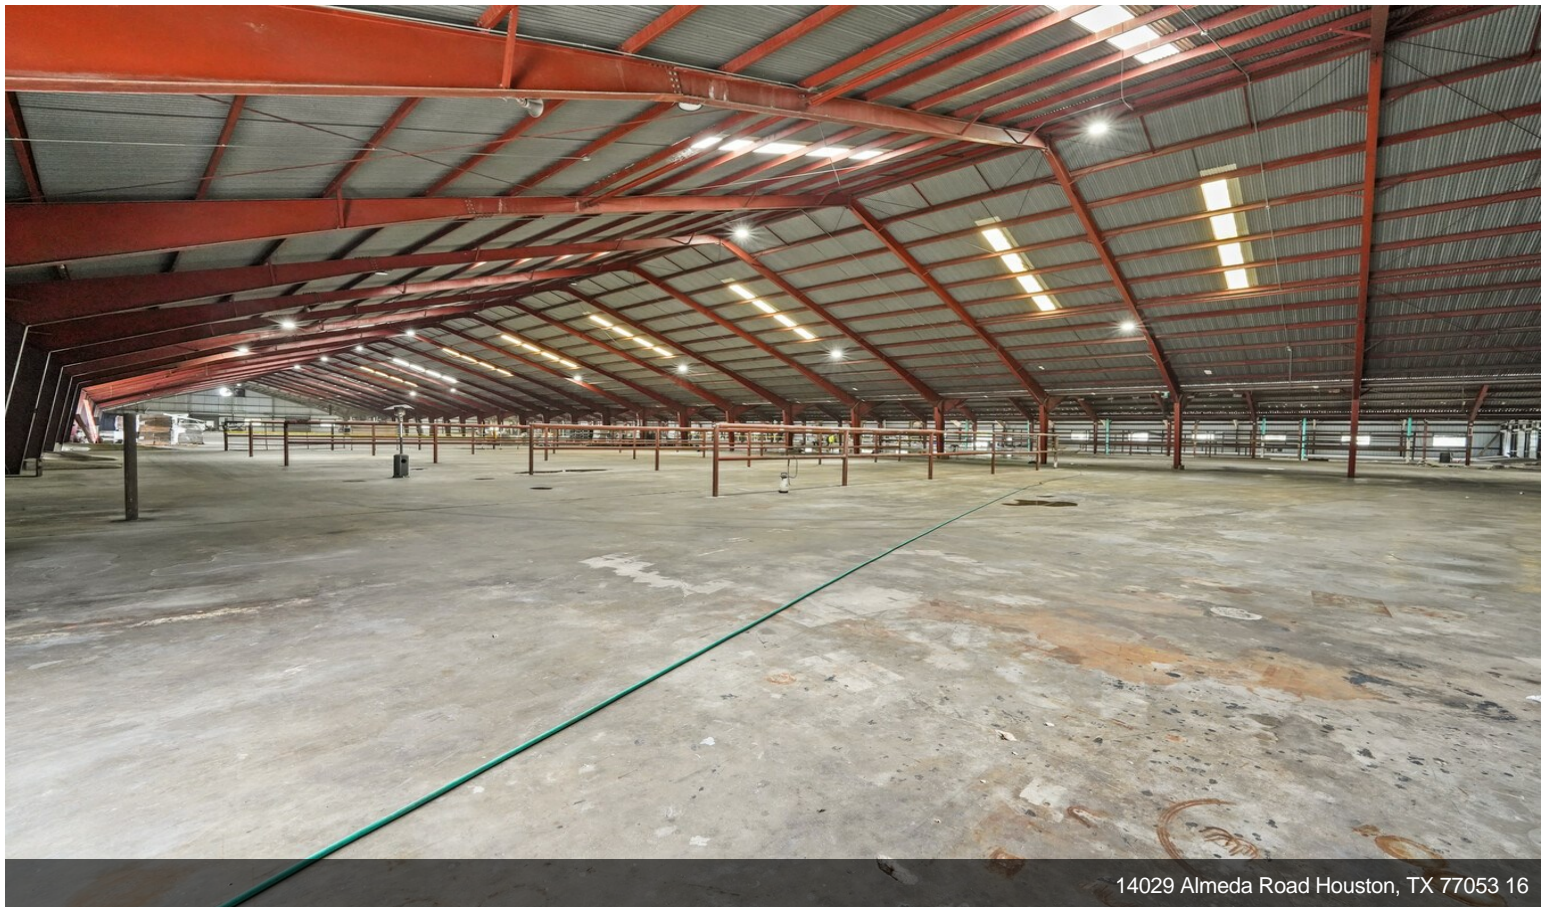

14029 Almeda Road Houston, TX 77053 16