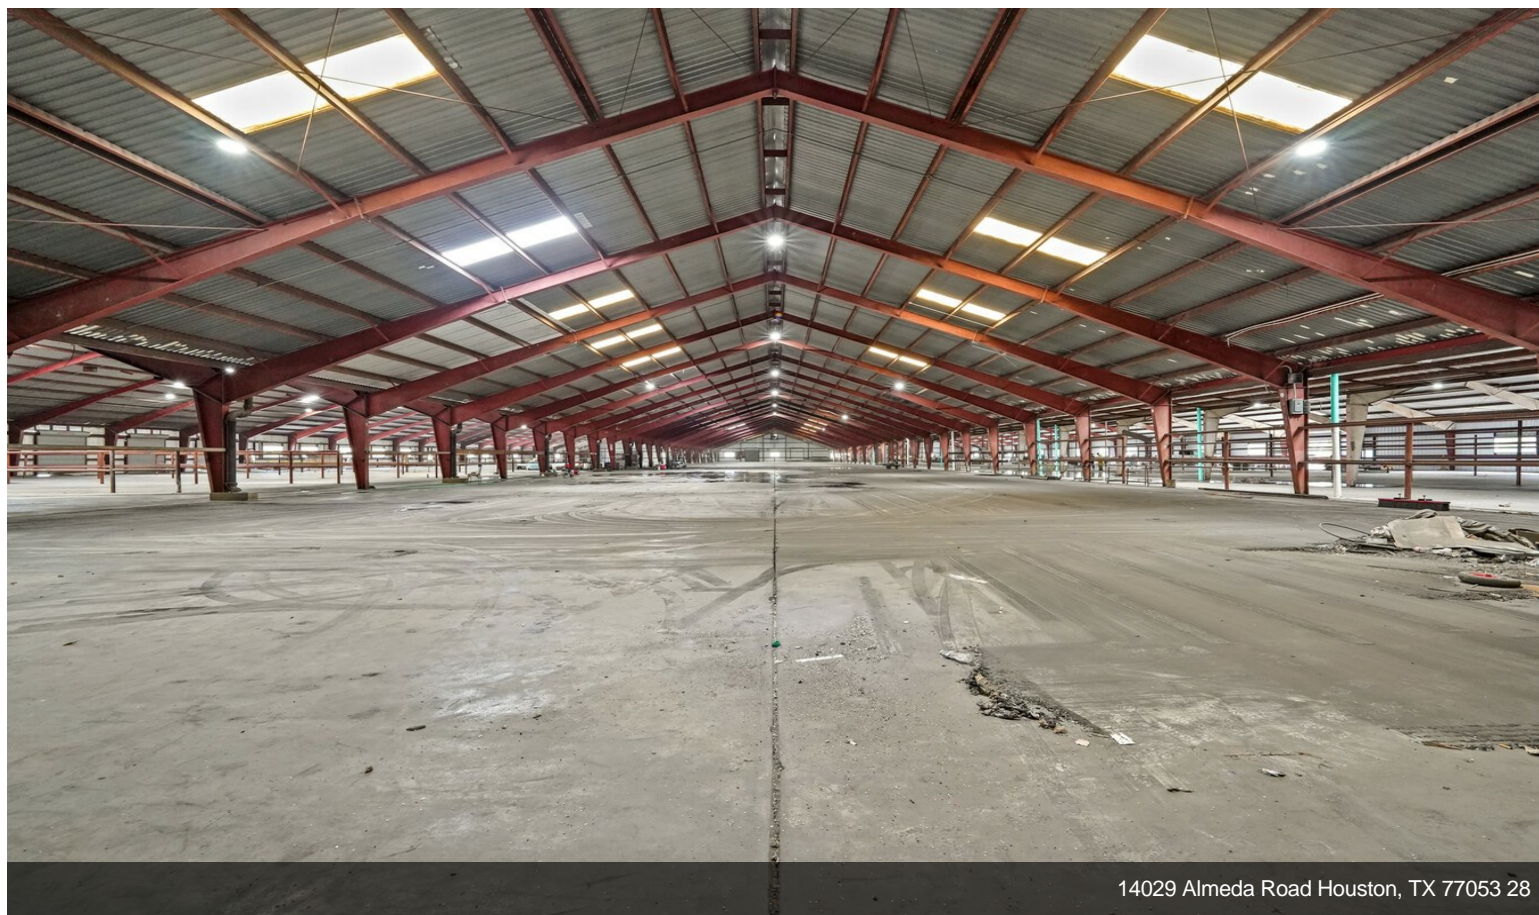

Property Photos

14029 Almeda Road Houston, TX 77053 28