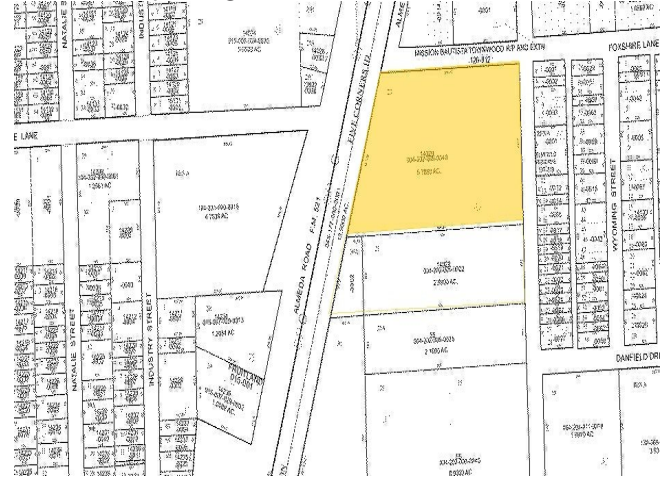

\$5.40 /SF/YR

- Centrally located between George Bush International and Hobby Airports + the Port of Houston
- Highly connected: Minutes from Sam Houston Tollway, South Freeway / Hwy 288, Loop 610
- 25' eave height, multiple docks, drive in bays, completely fenced
- 14029 Alameda Rd has 183,000 square-foot warehouse with fenced parking lot.

Rental Rate:	\$5.40 /SF/YR
Property Type:	Industrial
Property Subtype:	Warehouse
Rentable Building Area:	188,097 SF
Year Built:	1960
Rental Rate Mo:	\$0.45 /SF/MO

1st Floor

Space Available	188,097 SF
Rental Rate	\$5.40 /SF/YR
Date Available	Now
Service Type	Triple Net (NNN)
Office Size	2,000 SF
Space Type	Relet
Space Use	Industrial
Lease Term	Negotiable