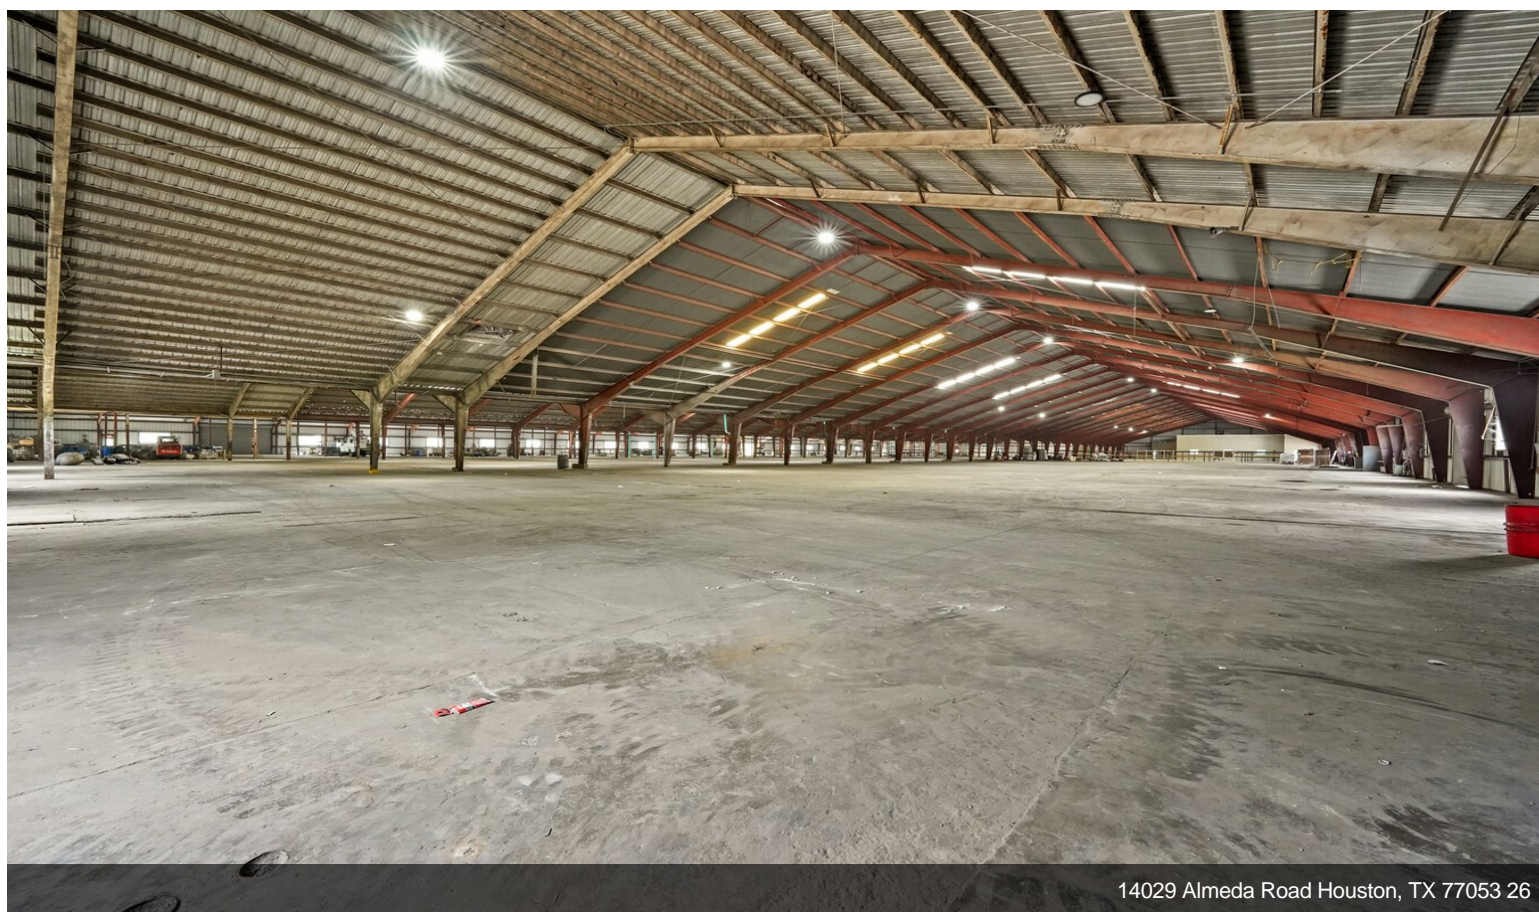

14029 Almeda Road Houston, TX 77053 26