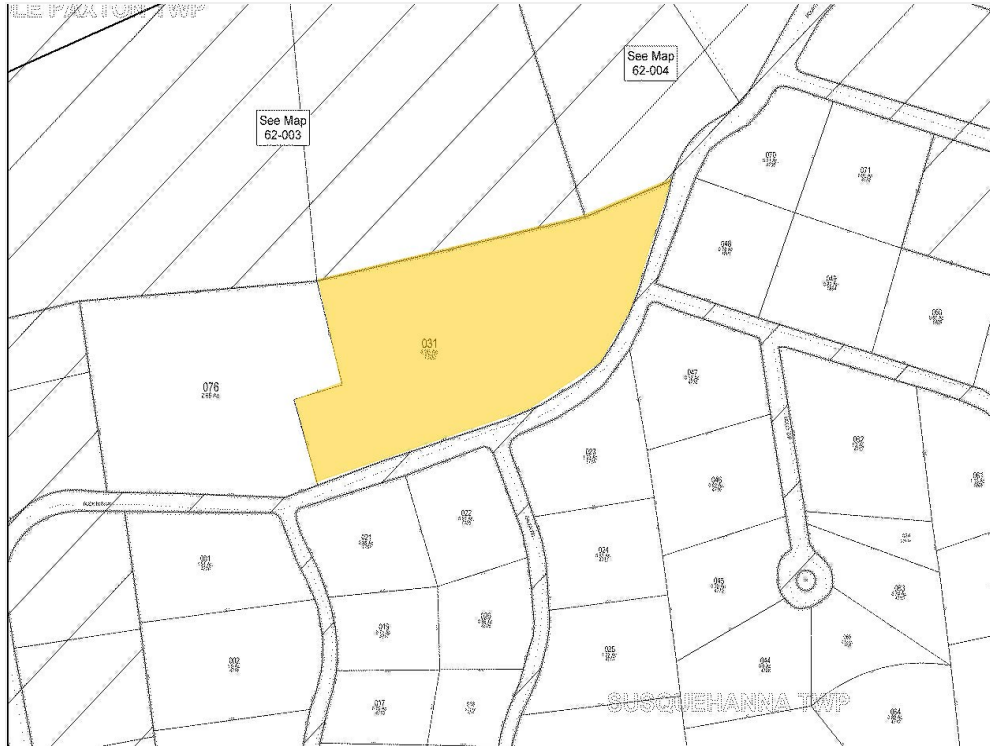

Property Photos

Building Photo

IMG_0949

Mountindale Apts-20 Luxury Condo-Style Units

1700 Mountainview Rd, Harrisburg, PA 17110

Property Photos

Plat Map

For more listing information visit: