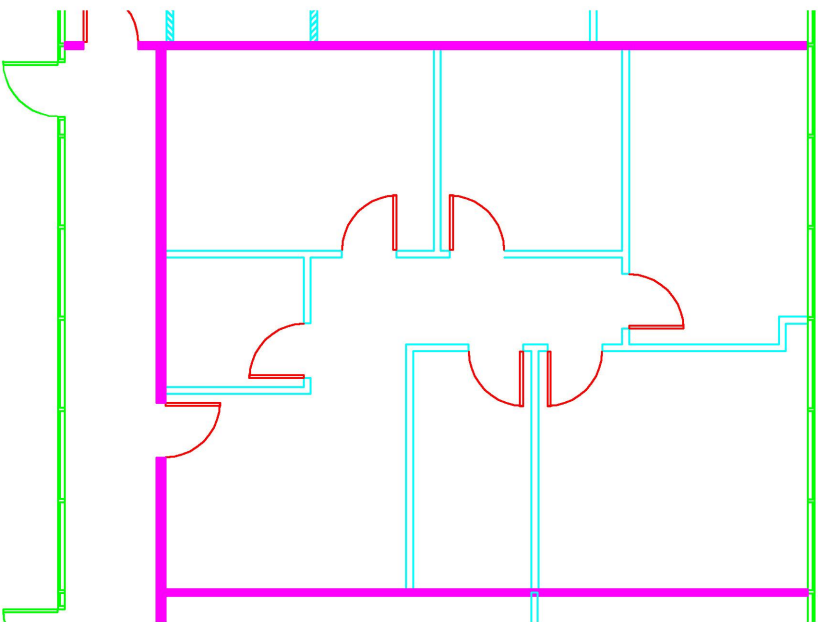

AS_BUILT

Key Plan 

1239SF

ATL Blue Wolf, LLC,
1150 Main Street, Suite E
Irvine, CA 92614

VERIDIAN

6825 Jimmy Carter Blvd. Norcross, Ga

SUITE 1303

Sam Wirth
7.26.07 AB1303