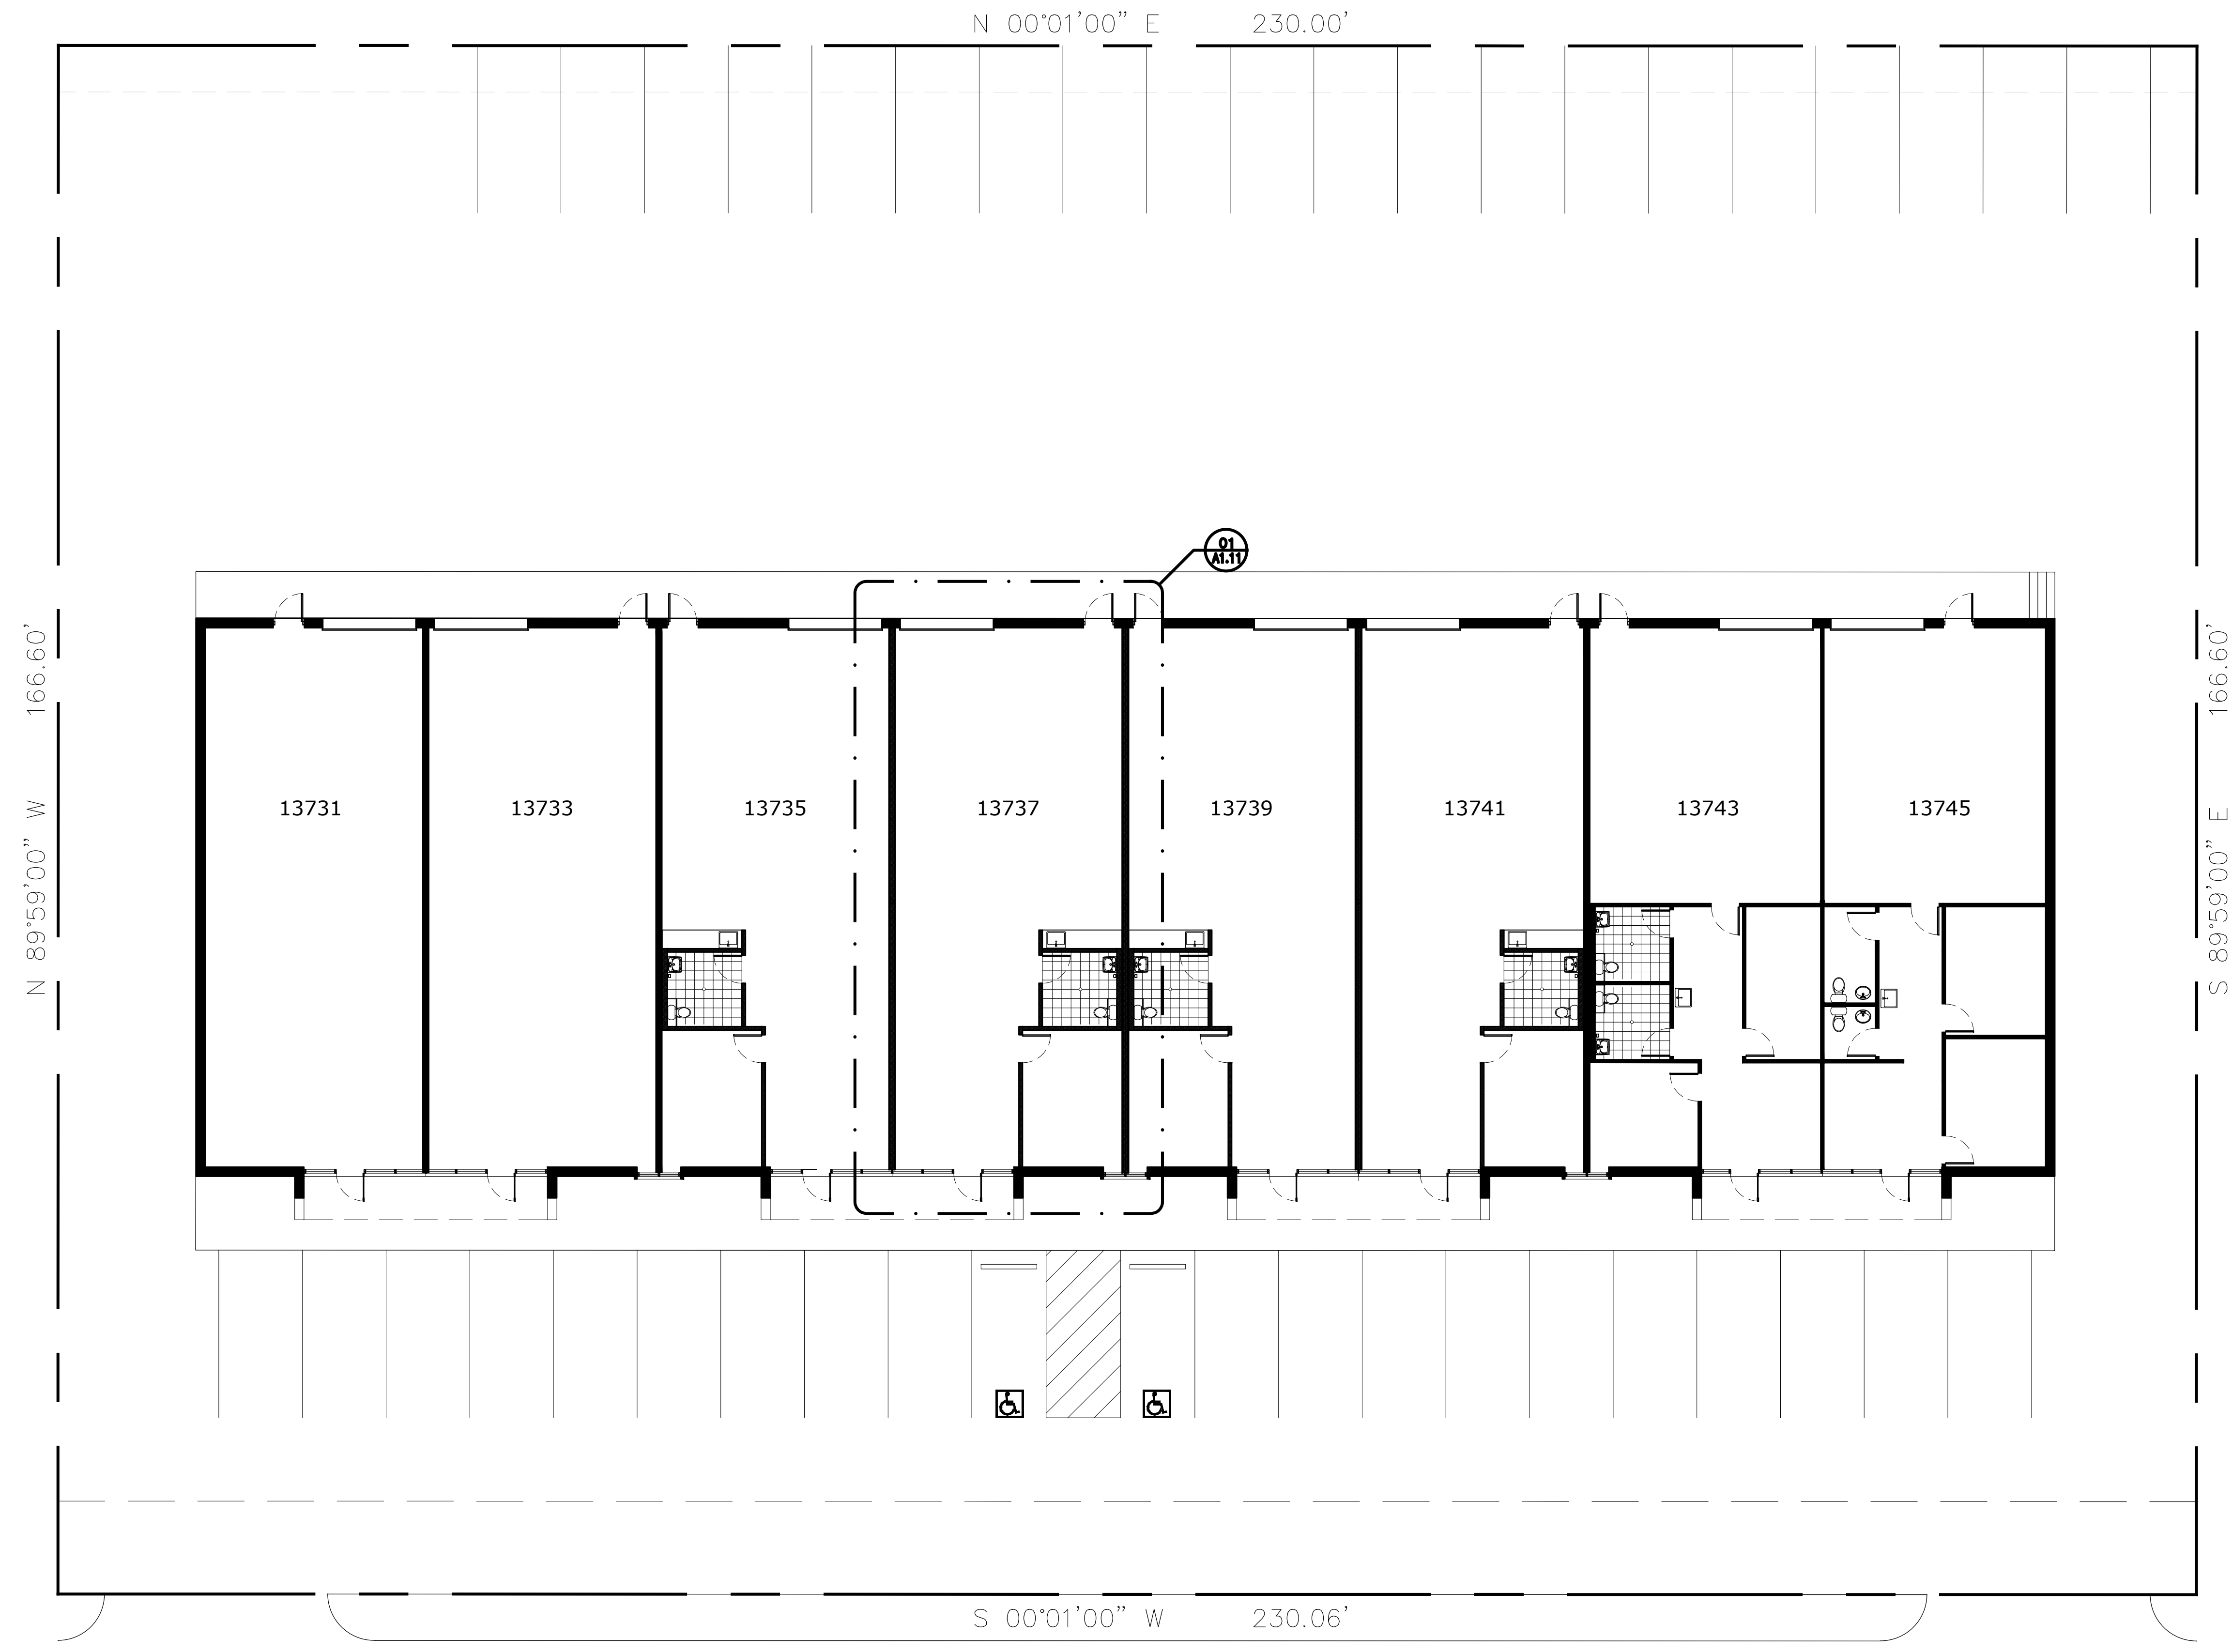

**13737
OMEGA**

13737 OMEGA RD.
FARMERS BRANCH, TX 75244
T: XXX-XXX-XXXX

ARCHITECT
James E. Langford
Architects and Planners
3001 Bookhout St.
Dallas, Texas 75201
T: 214 520 9100
F: 214 520 9271

MEP ENGINEERS
BEI Basharkhah Engineering, Inc.
13101 Preston Road, Suite 601
Dallas, Texas 75240
T: 214-659-9000
F: 972-XXX-XXXX

OMEGA ROAD

① SITE PLAN
SCALE: 1"=10'-0" XREF:XX-XXX

NO.	REVISIONS/SUBMISSIONS	DATE

Drawing Title
SITE PLAN

Date
06/30/23

Scale
AS SHOWN

Project No.
00000

Drawn by
X.X.

Checked by
J. Langford

Drawing Number

AC1.01
SHEET OF