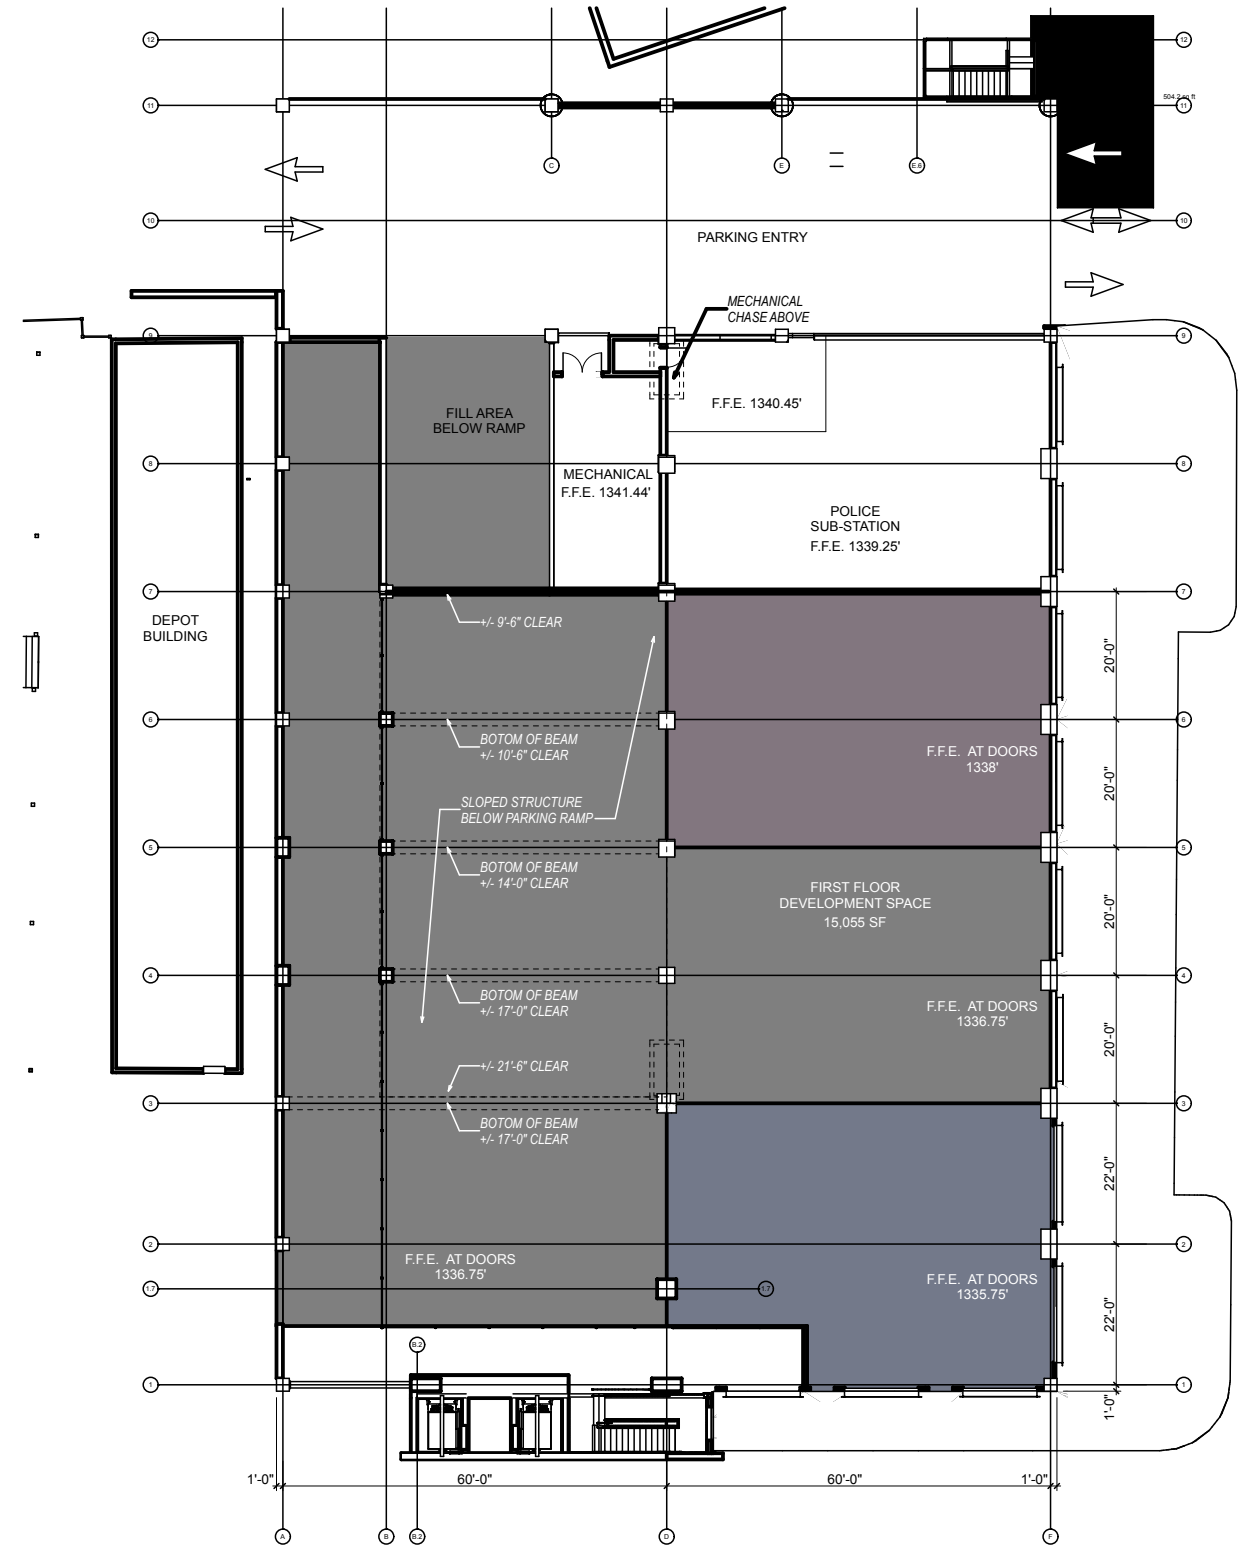

3 7th FLOOR DEVELOPMENT AREA  
SCALE: 1" = 30'

2 6th FLOOR DEVELOPMENT AREA  
SCALE: 1" = 30'

1 1st FLOOR DEVELOPMENT AREA  
SCALE: 1" = 30'