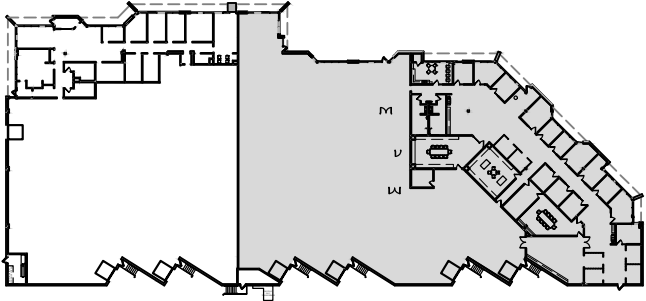

Space Available

Suite	Total SF	Office SF	Warehouse SF	Loading	Availability
200	19,179	4,402	14,777	2 docks 1 drive-in	Now

Plymouth Business Center

3955 Annapolis Avenue North, Plymouth, MN

FOR LEASE

Suite 200

AVAILABLE

SUITE 200

OFFICE	=	4,402 S.F.
WAREHOUSE	=	14,777 S.F.
TOTAL	=	19,179 S.F.

Plymouth Business Center

3955 Annapolis Avenue North, Plymouth, MN

FOR LEASE

Plymouth Business Center

Fernbrook Ln N