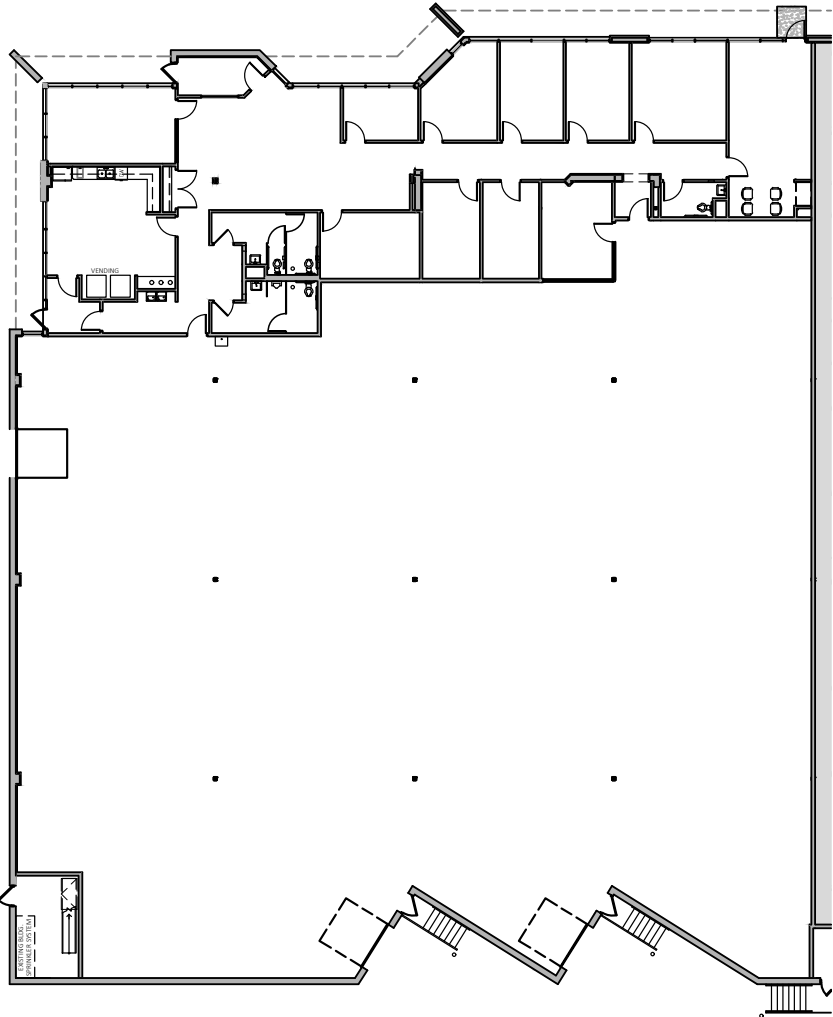

Space Available

Suite	Total SF	Office SF	Warehouse SF	Loading	Availability
200	19,179	4,402	14,777	2 docks 1 drive-in	Now

Plymouth Business Center

3955 Annapolis Avenue North, Plymouth, MN

FOR LEASE

Suite 200

AVAILABLE

SUITE 200

OFFICE	=	4,402 S.F.
WAREHOUSE	=	14,777 S.F.
TOTAL	=	19,179 S.F.

Plymouth Business Center

3955 Annapolis Avenue North, Plymouth, MN

FOR LEASE

Plymouth Business Center

Fernbrook Ln N