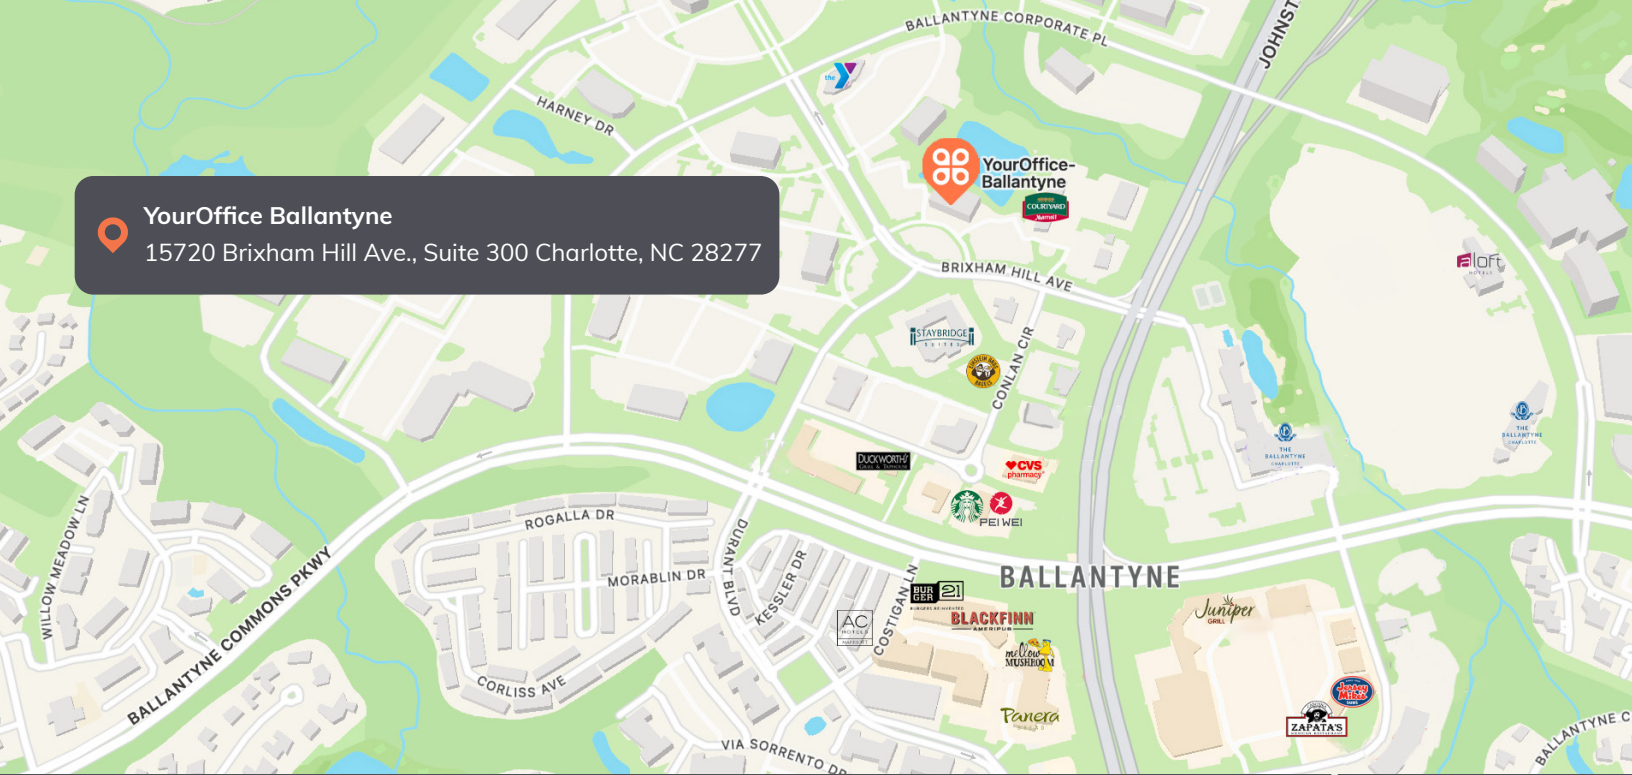

## Better Work Life Happens Here

YourOffice Ballantyne is located just off I-485 at Ballantyne Corporate Park, named Suburban Office Park of the Year. The International Airport and Uptown are only 15 minutes away. AXA-Equitable, Bank of America and ESPN are among the many companies with offices here.