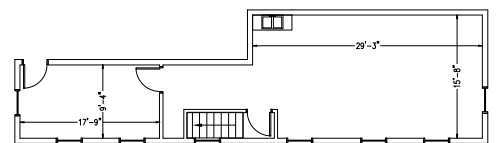

FIRST FLOOR
17,800

SECOND FLOOR
(MEZZANINE ADJACENT)
484 SF

SECOND FLOOR
835 SF

528 S CHERRY RD
ROCK HILL, SC 29732
19,120 TOTAL SF