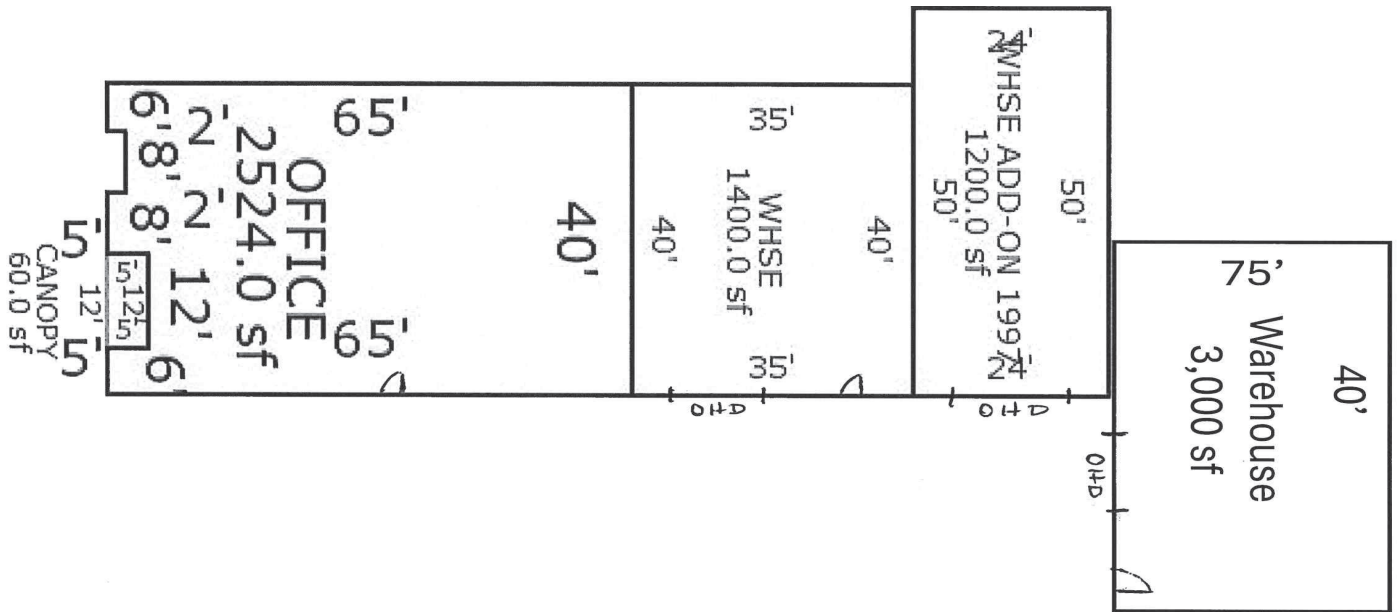

Industrial For Lease

9 South 109th Place East

Tulsa, OK 74128

Call Vicki Patterson, CCIM at 918.519.6731 or Grant Stewart, CCIM at 918.645.7679

vpatterson@wiggprop.com | gstewart@wiggprop.com | wiggprop.com

This material is provided for information purposes only. It is from sources believed to be reliable. However, Wiggin Properties makes no warranties or representations, expressed or implied, as to the accuracy or sufficiency of the information. It is presented subject to errors, omissions, changes or withdrawal without notice. Square footage is provided by the local County Assessor or the Owner. Photos and graphics with copyrights by Costar, Google, Wiggin Properties and independent contractors are used with permission.