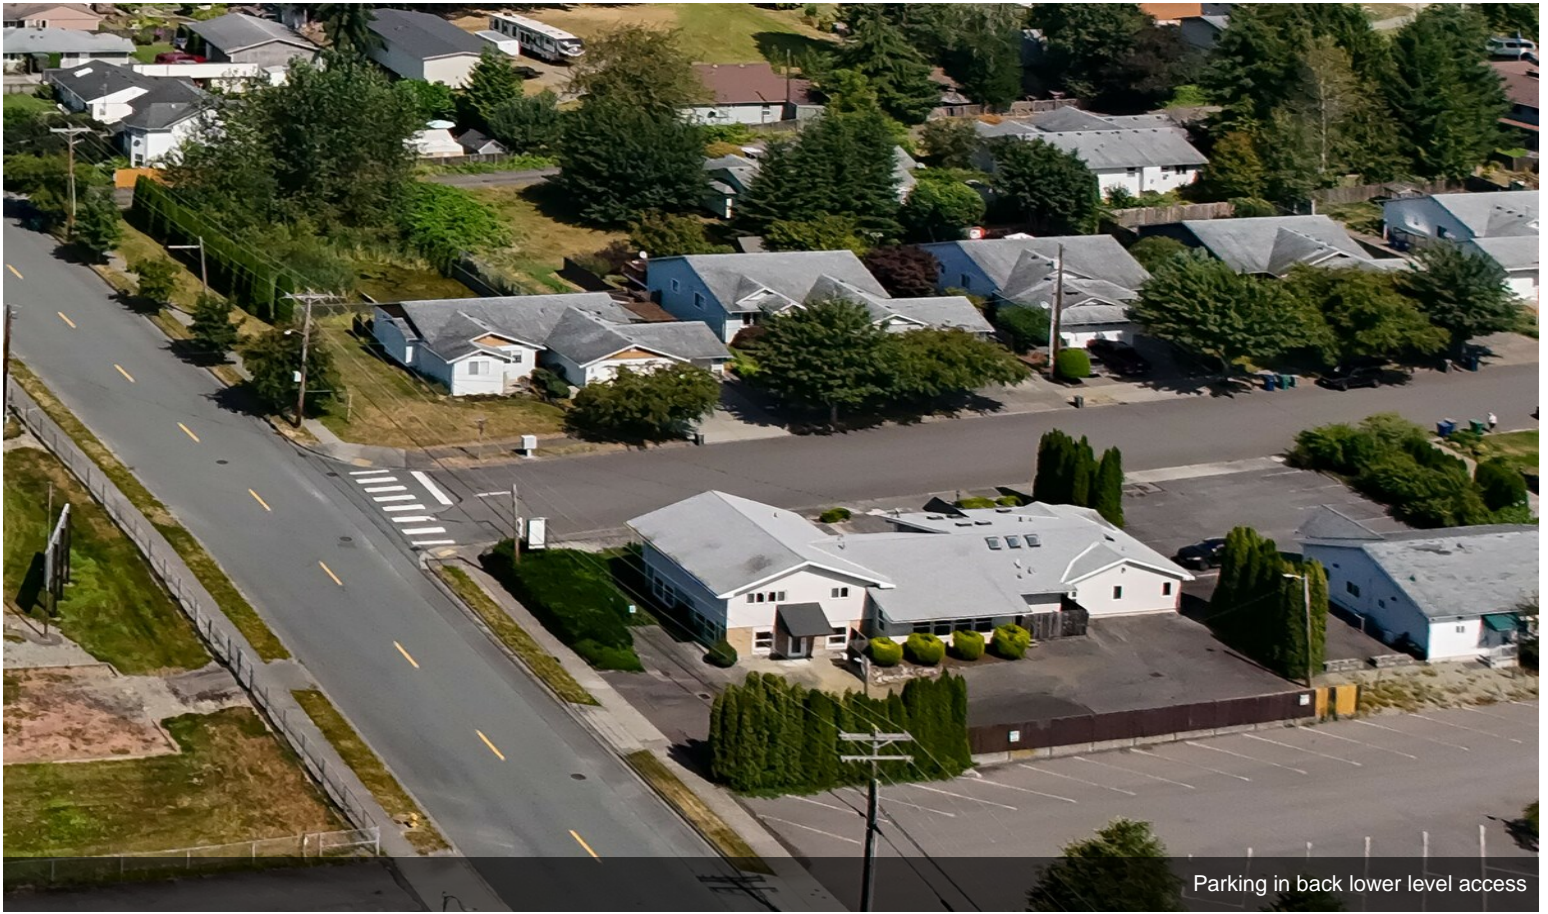

Property Photos

Parking in back lower level access