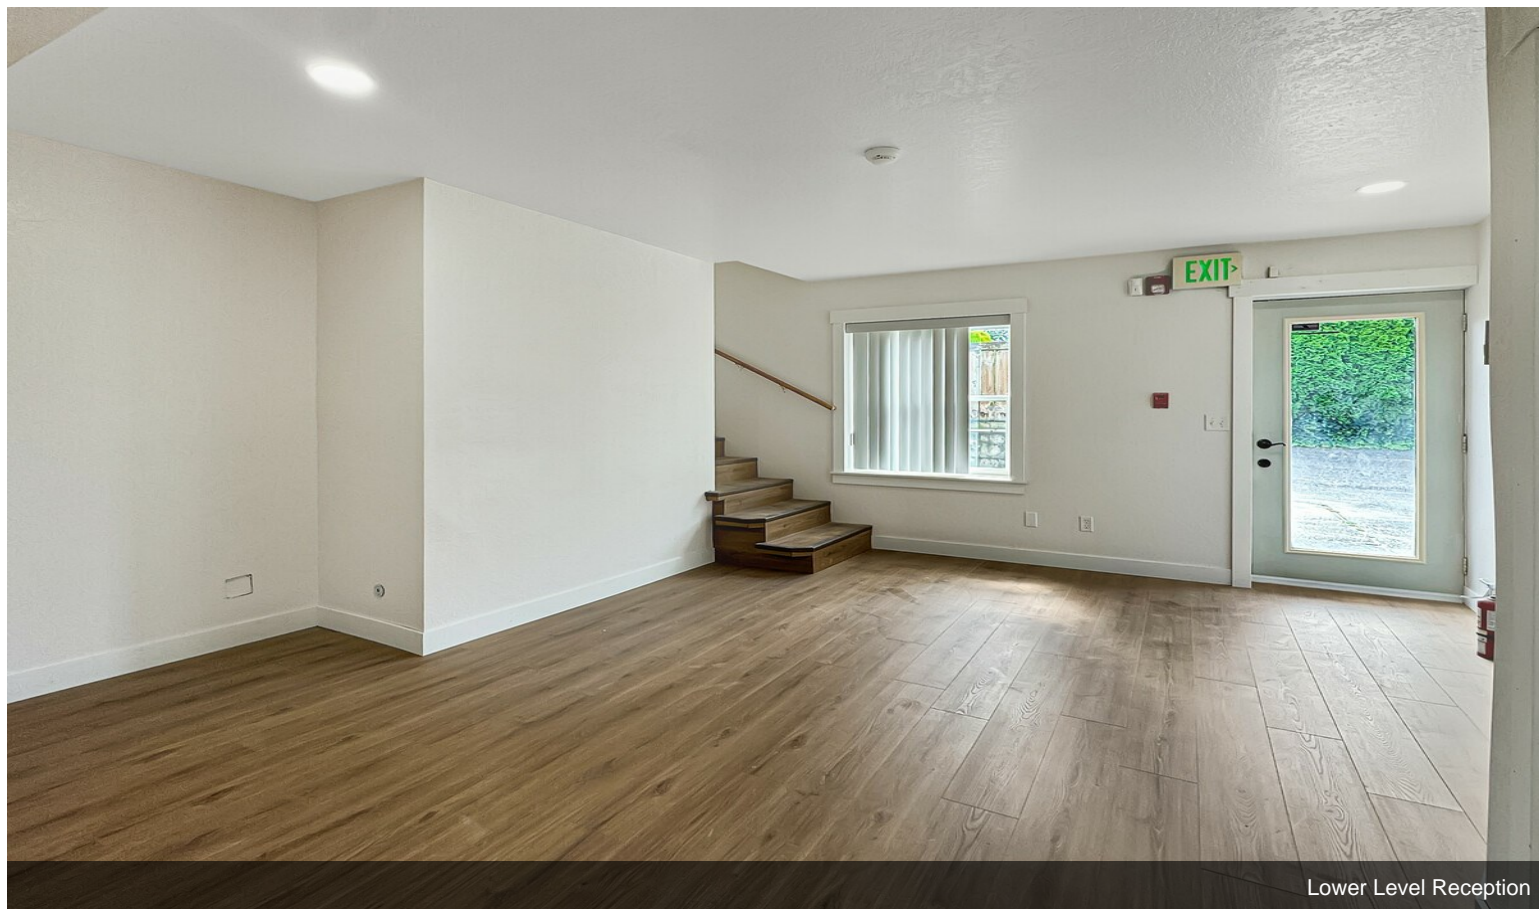

\$25.00 /SF/YR

Fresh paint, flooring, lighting and trim. Great Street Exposure. 10 Independent offices/exam rooms, 2 Receptions (1 on lower level-1 on main floor) 5 baths, full kitchen, multiple exits for use as separate spaces. Ample off street parking front and rear. Close proximity to Cascade Hospital, Schools and Downtown Arlington for client visibility. Local property owner provides excellent tenant support. Flexible...

Property Photos

Main Floor Intake

Lower Level Reception

Property Photos

Exam Room Lower Level

Exam Room Lower Level

Property Photos

Exam Room Main Floor