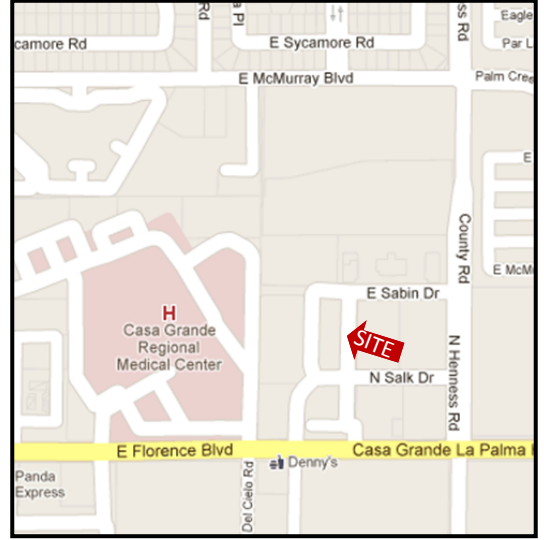

Casa Grande Medical Center

1860 E. Salk Dr, Casa Grande, AZ 85122

Property Features

- $\pm 1,000$ SF - $\pm 4,240$ SF Available for Lease
- Located next to Casa Grande Regional Hospital and the VA
- Join Sonora Quest

Location Highlights

- Conveniently located near the I-10 freeway

ZDI
REALTY ADVISORS

Matthew Kostrivas

Sales Associate

480-980-1869

matt@zdirealtyadvisors.com

Anna Gehring