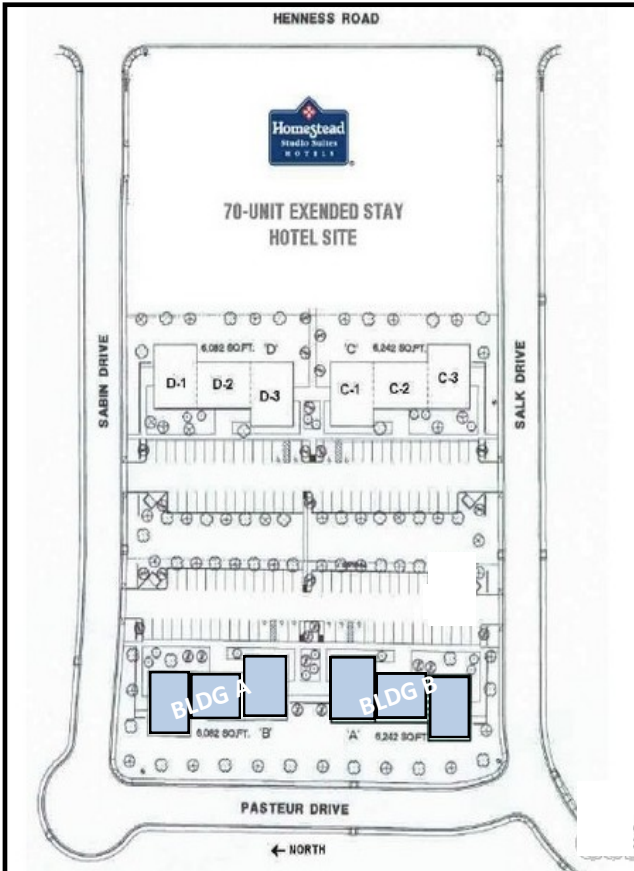

Casa Grande Medical Center

1860 E. Salk Dr, Casa Grande, AZ 85122

Property Features

- $\pm 1,000$ SF - $\pm 4,240$ SF Available for Lease
- Located next to Casa Grande Regional Hospital and the VA
- Join Sonora Quest