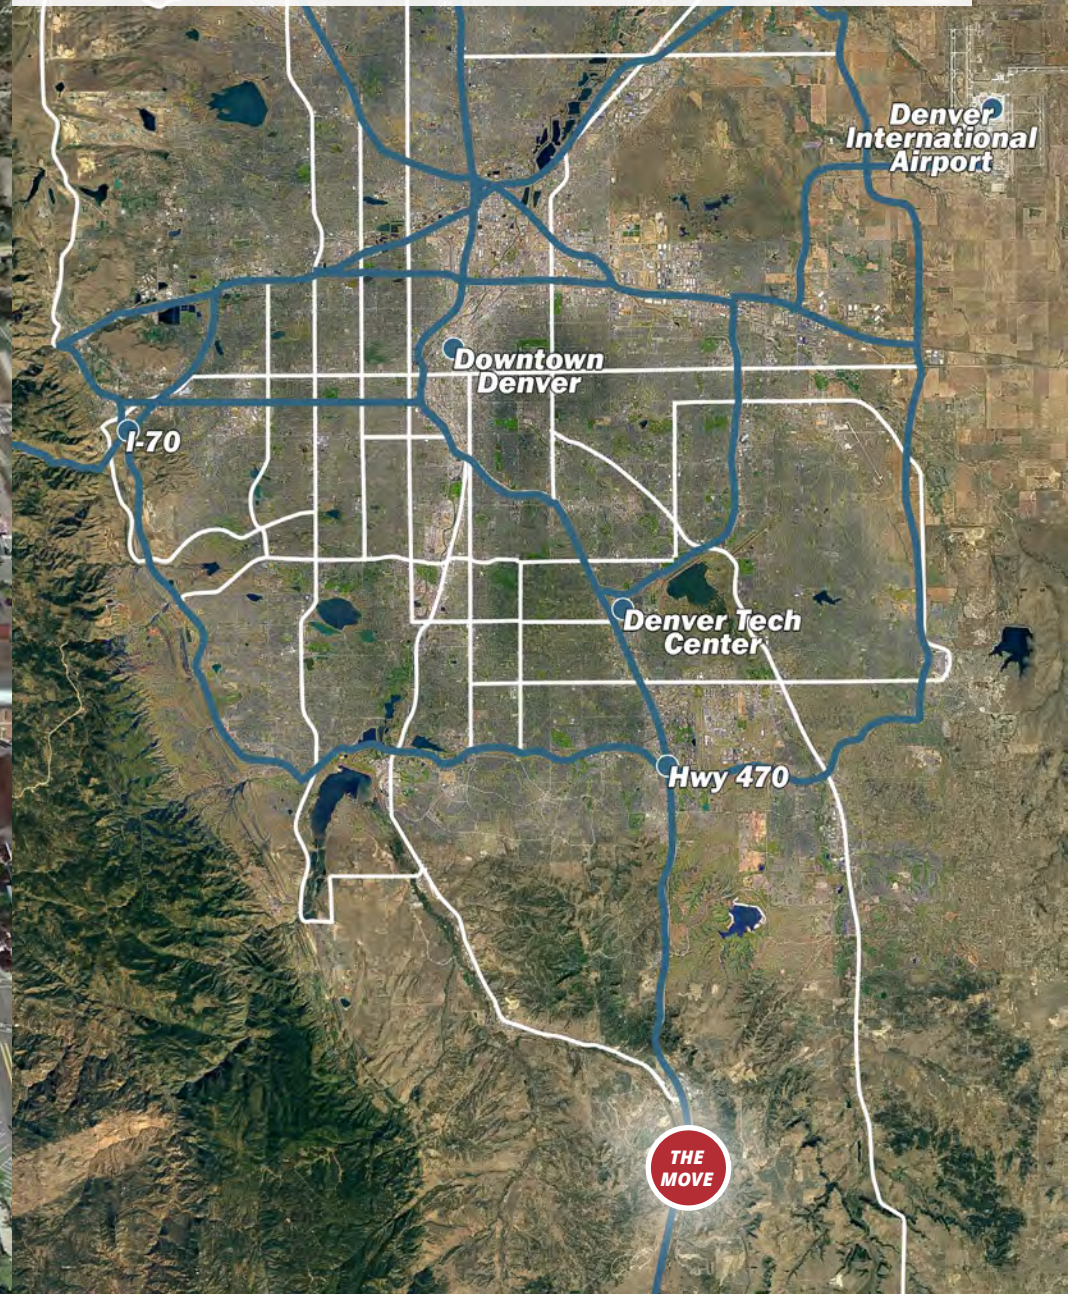

# AN EASY WALK TO INCREDIBLE RESTAURANTS

## DRIVE TIMES TO

- HWY 470 - 20 MINUTES
- DTC - 20 MINUTES
- DOWNTOWN - 30 MINUTES
- I-70 - 35 MINUTES
- DIA - 45 MINUTES
- COLORADO SPRINGS - 45 MINUTES

**FOR MORE INFORMATION, PLEASE CONTACT:**

**JUSTIN GREGORY**  
Vice President  
303.390.5240  
justin.gregory@srsre.com

**Riverwalk**  
230 Units  
Glacier Homemade Ice Cream & Gelato of Castle Rock, Tribe at Riverwalk, Great Divide Brewery

**.4 Miles**  
2 minutes  
8 minutes

**THE MOVE**

**.4 Miles**  
3 minutes  
9 minutes