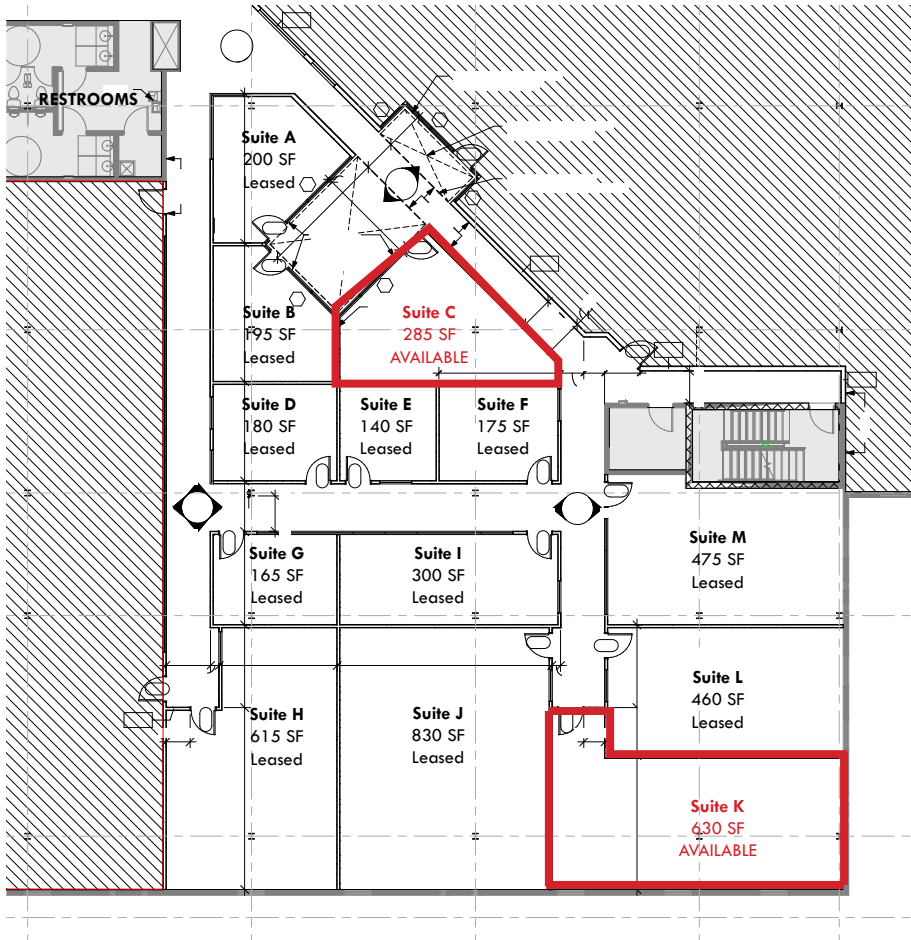

## 3RD FLOOR EXECUTIVE SUITES AVAILABLE

### EXECUTIVE SUITES

SIZE	285-630 SF	
SUITE	SIZE (SF)	RENT/MONTH
A	200	LEASED
B	195	LEASED
<b>AVAILABLE Dec. 1</b> C	<b>285</b>	<b>\$1,200</b>
D	180	LEASED
E	140	LEASED
F	<b>175</b>	<b>LEASED</b>
G	165	LEASED
H	615	LEASED
I	300	LEASED
J	830	LEASED
<b>K</b>	<b>630</b>	<b>\$1,900</b>
L	460	LEASED
M	475	LEASED