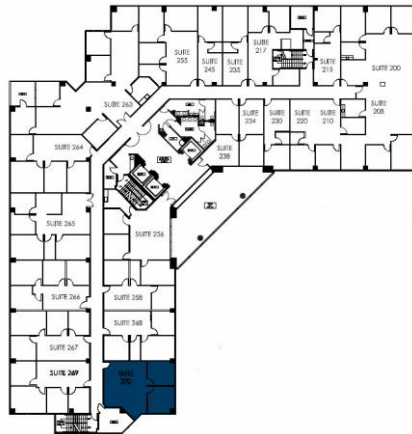

17800 CASTLETON STREET
SUITE #270
1,010 RSF

LEASING INFORMATION

ARNEL COMMERCIAL PROPERTIES

626.912.7700