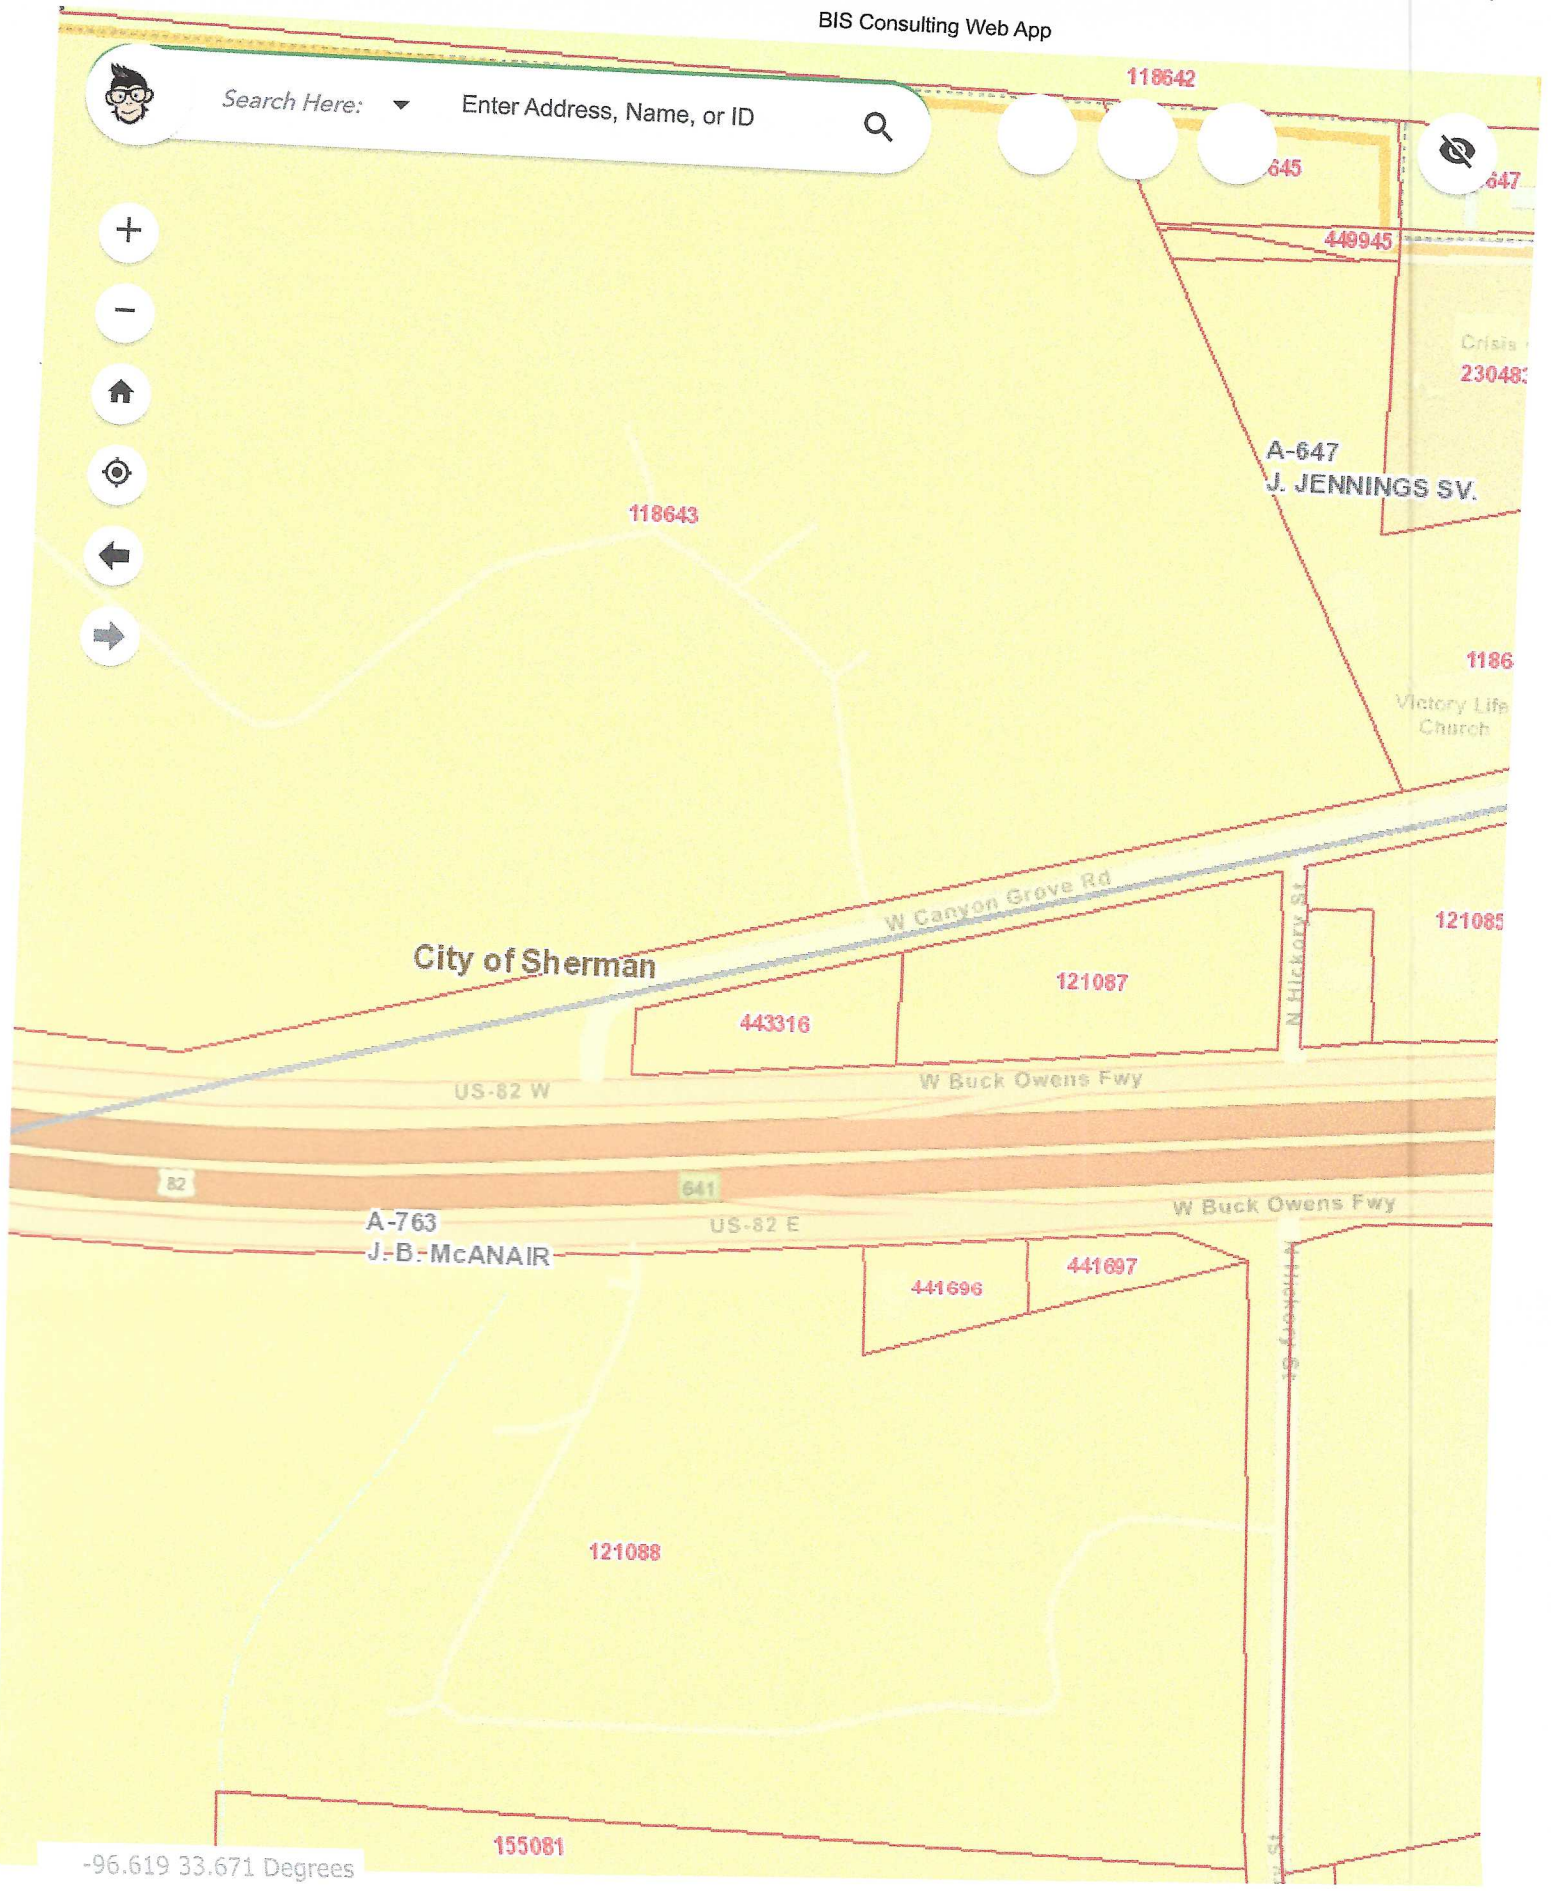

Search Here: Enter Address, Name, or ID

- + (Zoom In)
- (Zoom Out)
- Home
- Location
- Previous View
- Next View

-96.619 33.671 Degrees

16.639 AC  
 SUSAN EDMONDSON, TR  
 TRACT TWO  
 DOC #2018-16422  
 O.P.R.G.C.T.