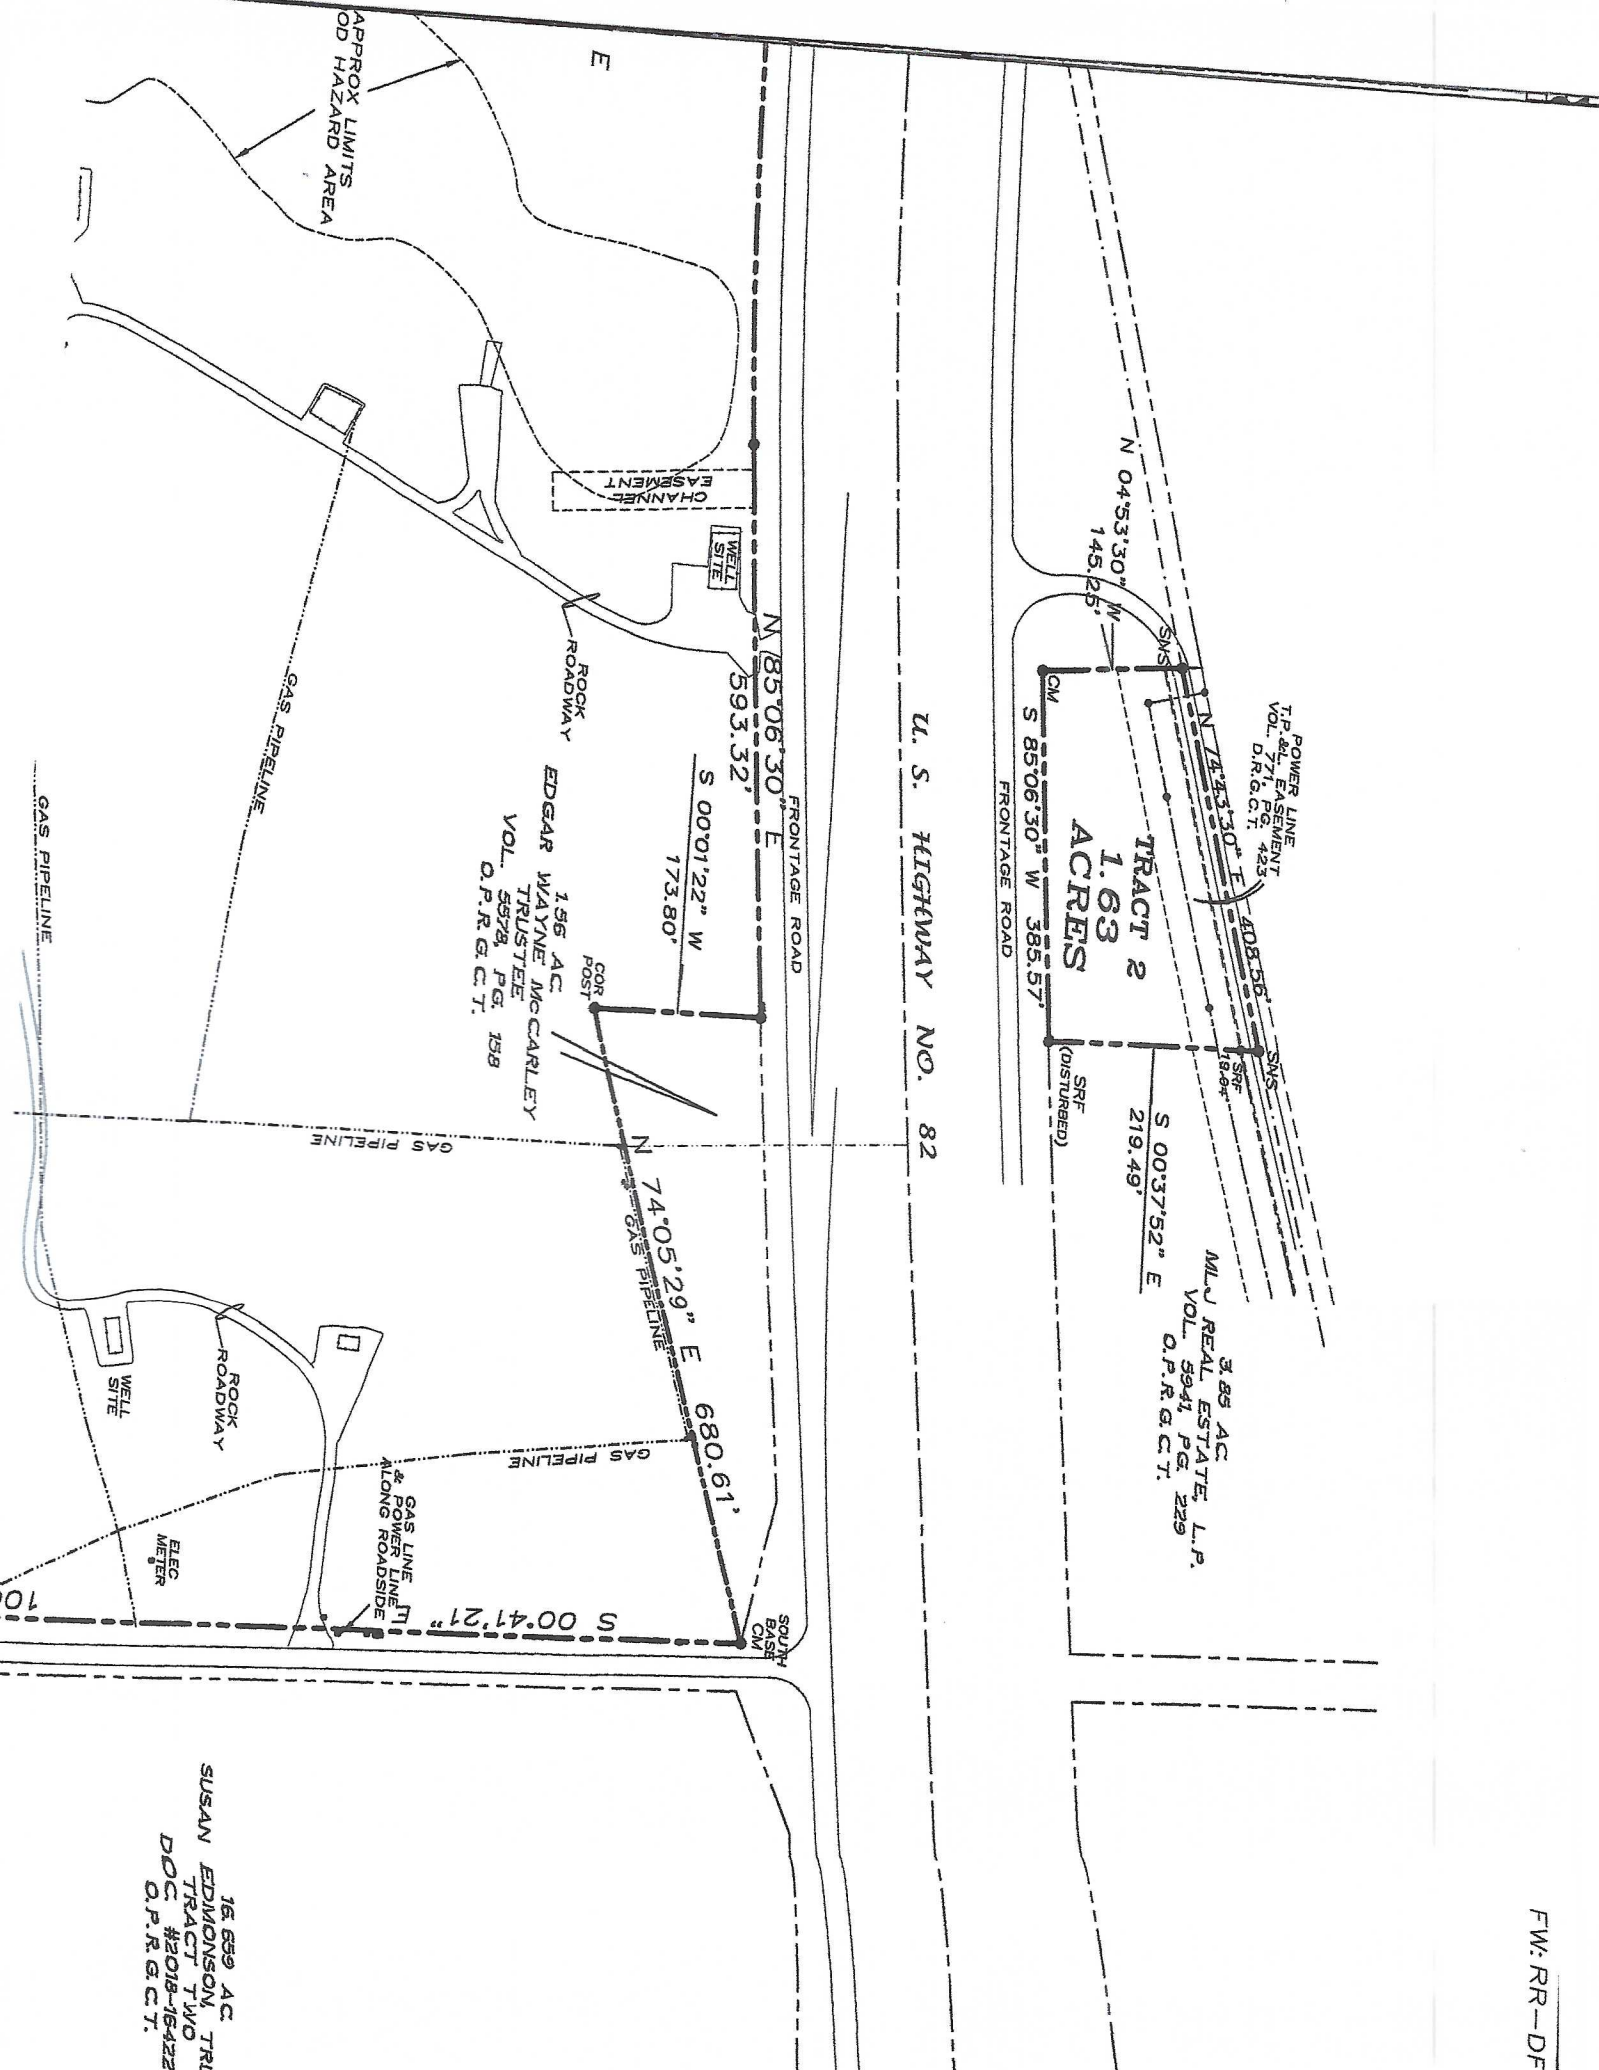

Search Here: Enter Address, Name, or ID

- + (Zoom In)
- (Zoom Out)
- Home
- Location
- Previous View
- Next View

-96.619 33.671 Degrees

16.639 AC  
 SUSAN EDMONDSON, TR  
 TRACT TWO  
 DOC #2018-16422  
 O.P.R.G.C.T.