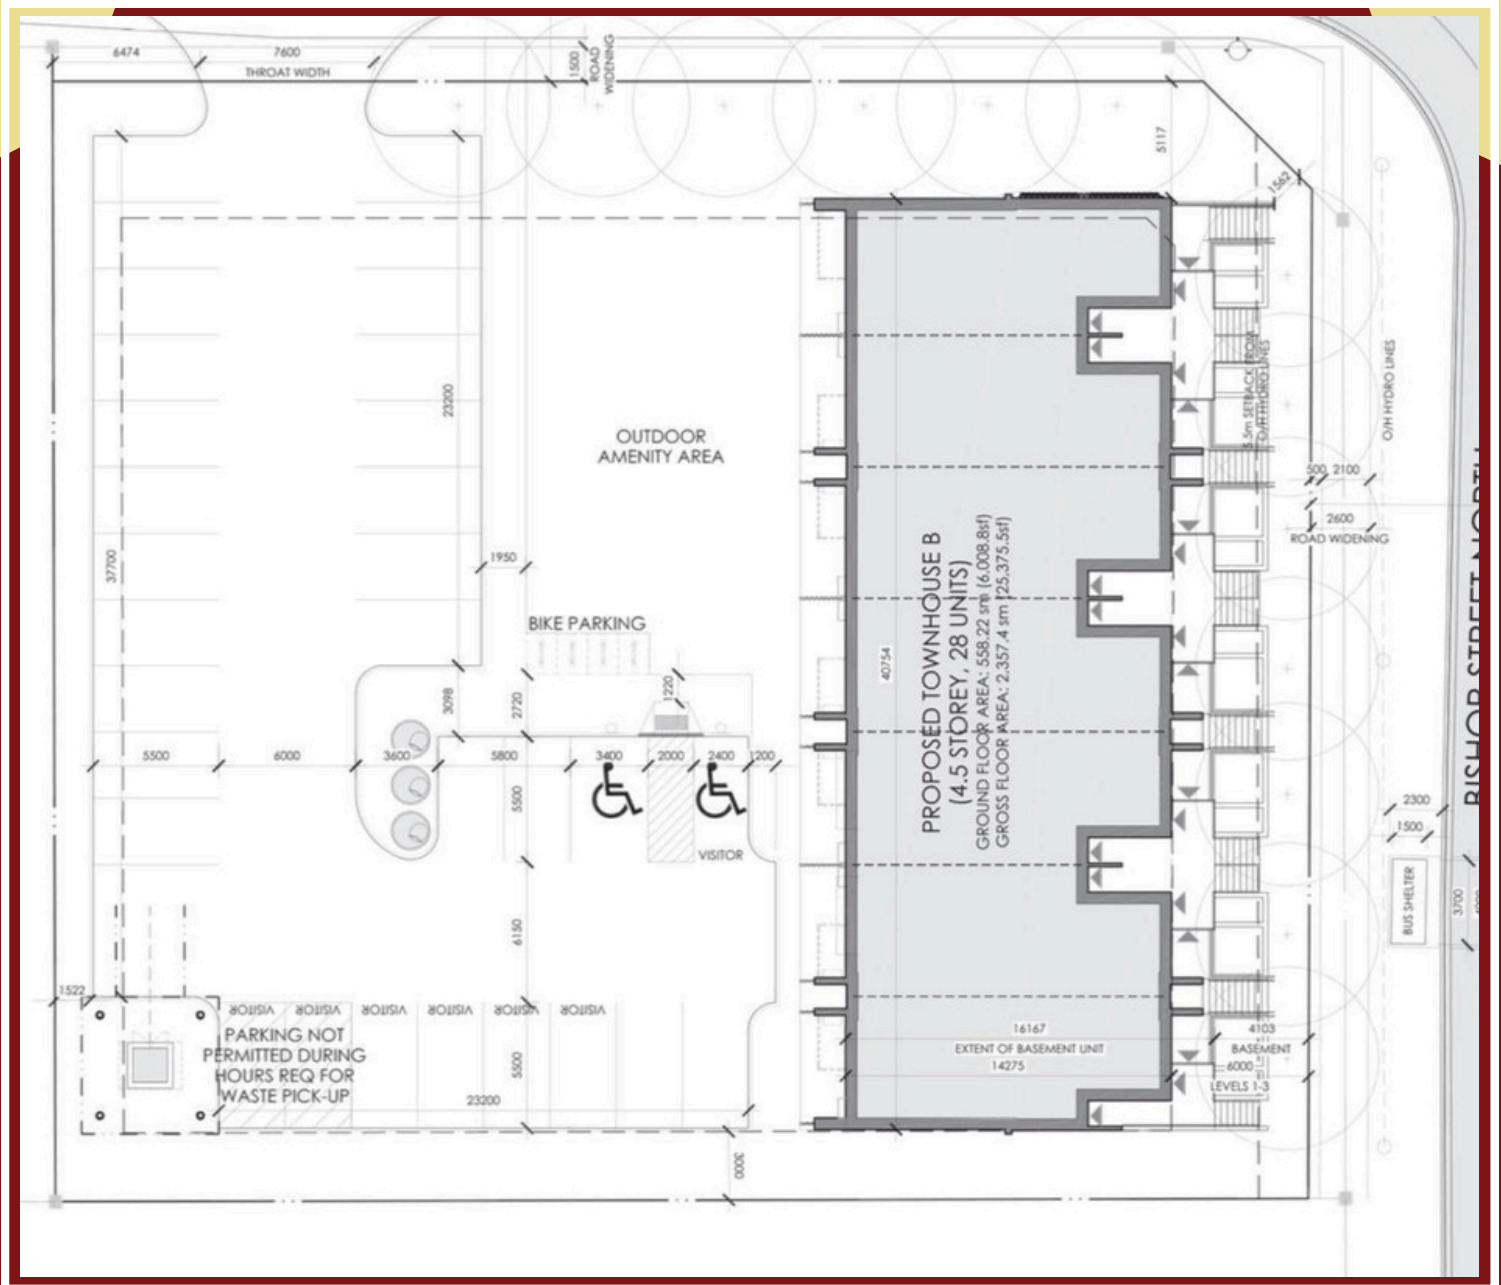

FOR SALE

1418 DUKE ST.

City of Cambridge

1418 Duke St., Cambridge

Proposed for 28 Stacked Townhomes

LOT SIZE: 0.698 Acres

PRICE: 3.5 Million

ZONING: RM2