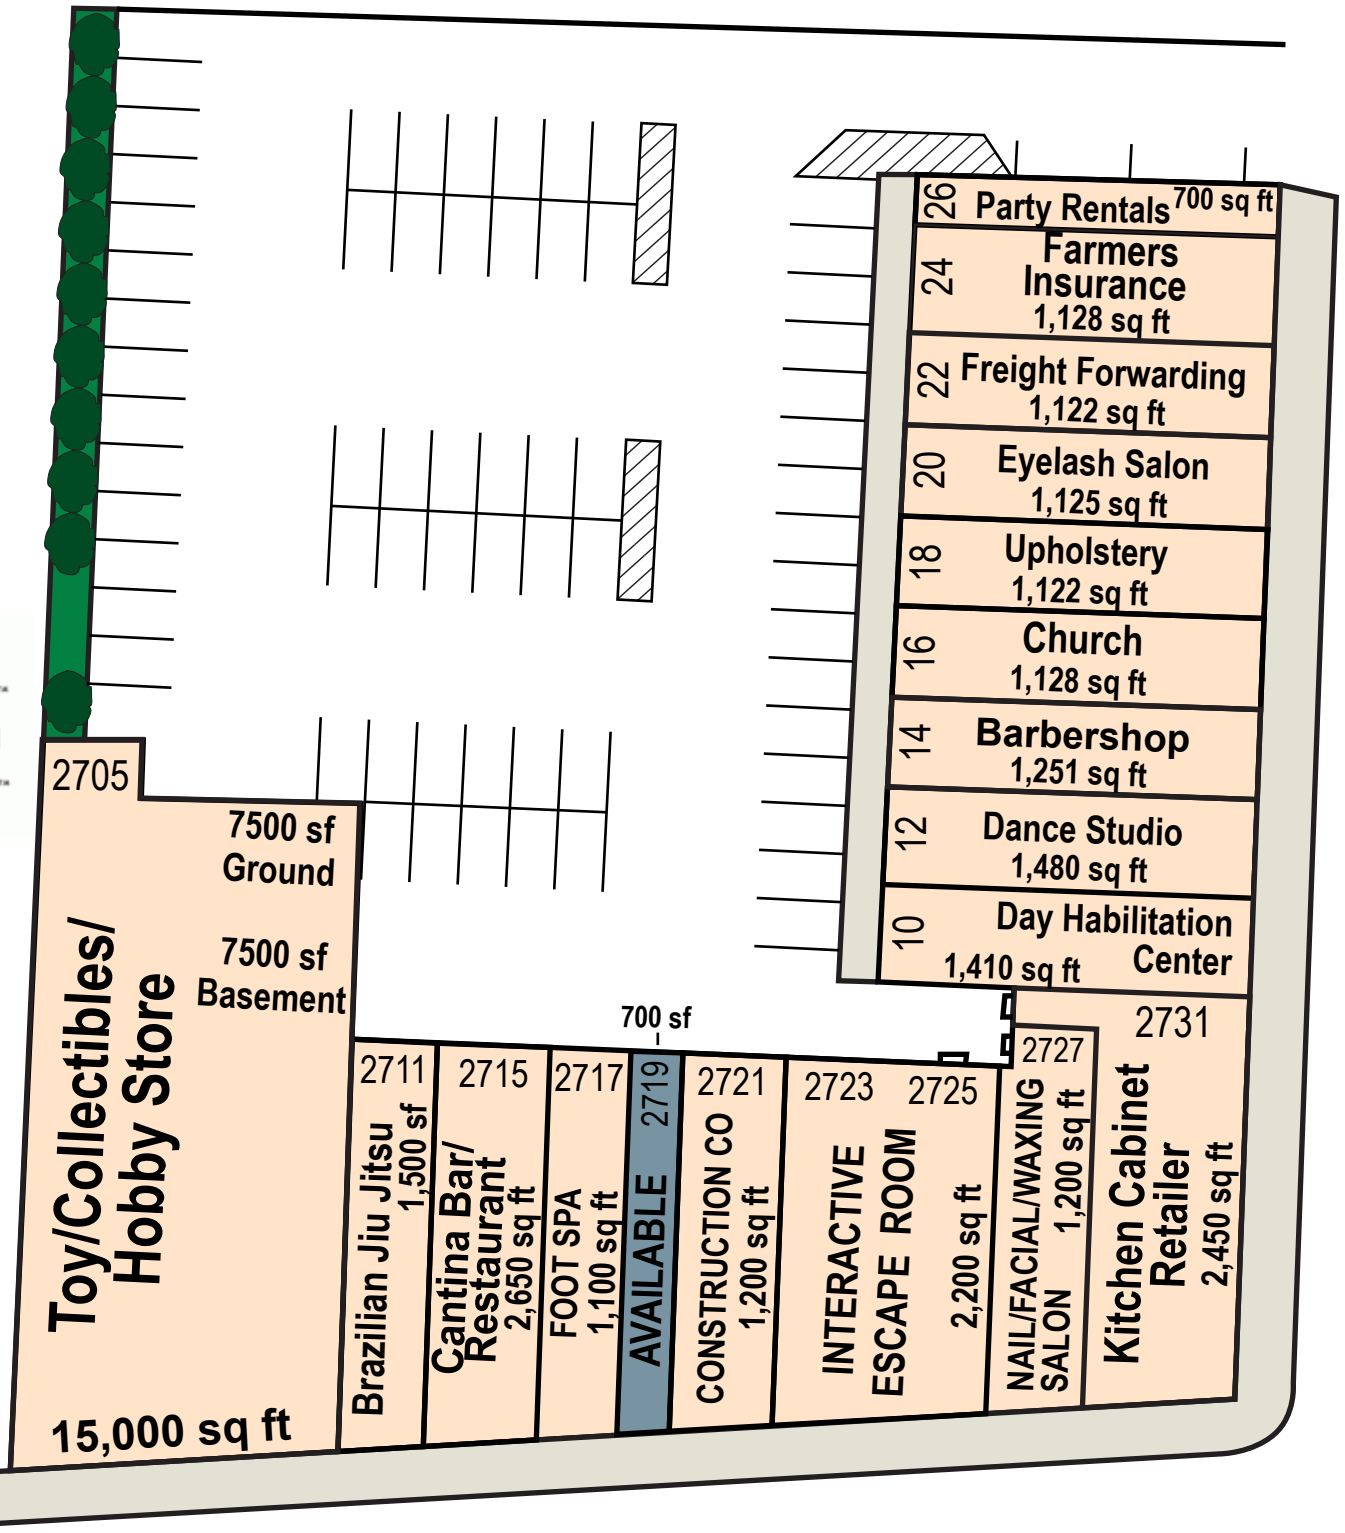

2705-2731 Hempstead Tpke
 10-26 Wolcott Road
 Levittown, NY 11756

Wantaugh State Pkwy
 1/4 Mile

HEMPSTEAD TURNPIKE