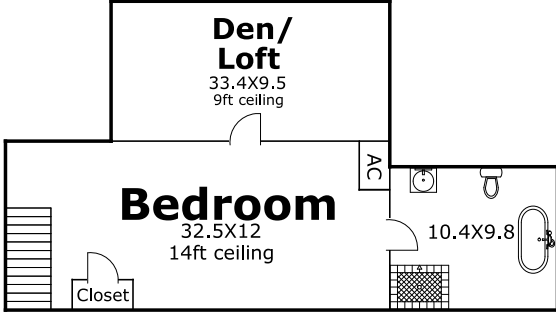

# 2001 Iberville

New Orleans

Approximately 5,153.4sqft living area

Approximately 5,643.1sqft total area

Second Floor

Second Floor

Second Floor

For guidance only. Measurements are approximate and are not guaranteed.