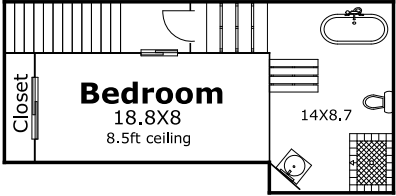

# 2001 Iberville

New Orleans

Approximately 5,153.4sqft living area

Approximately 5,643.1sqft total area

Second Floor

Second Floor

Second Floor

For guidance only. Measurements are approximate and are not guaranteed.