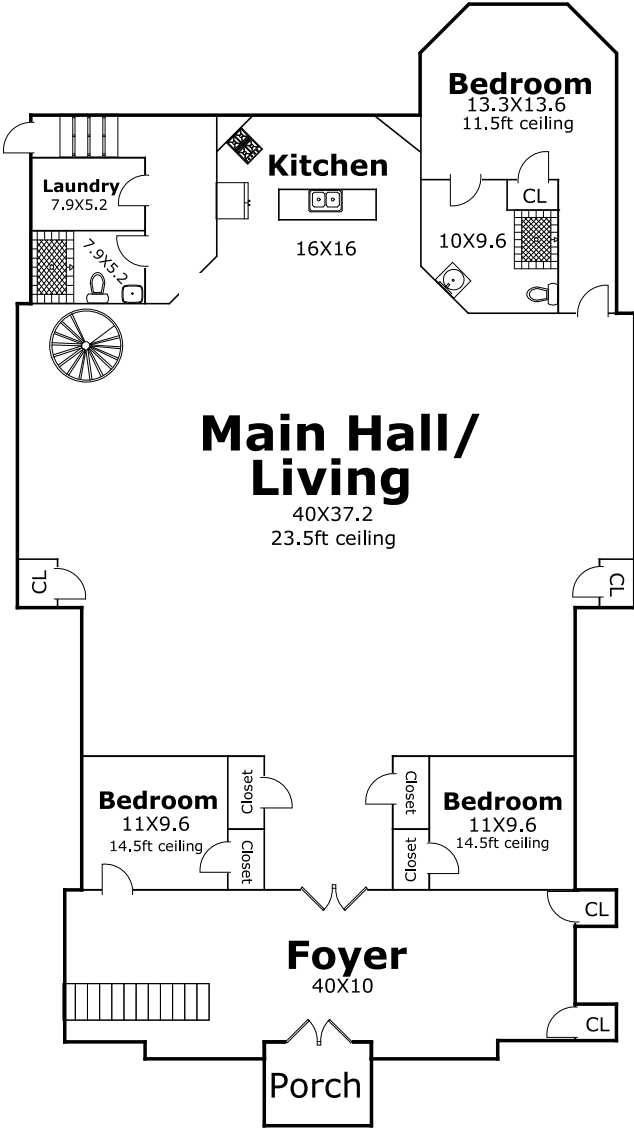

# 2001 Iberville

New Orleans

Approximately 5,153.4sqft living area

Approximately 5,643.1sqft total area

Second Floor

Second Floor

Second Floor

For guidance only. Measurements are approximate and are not guaranteed.