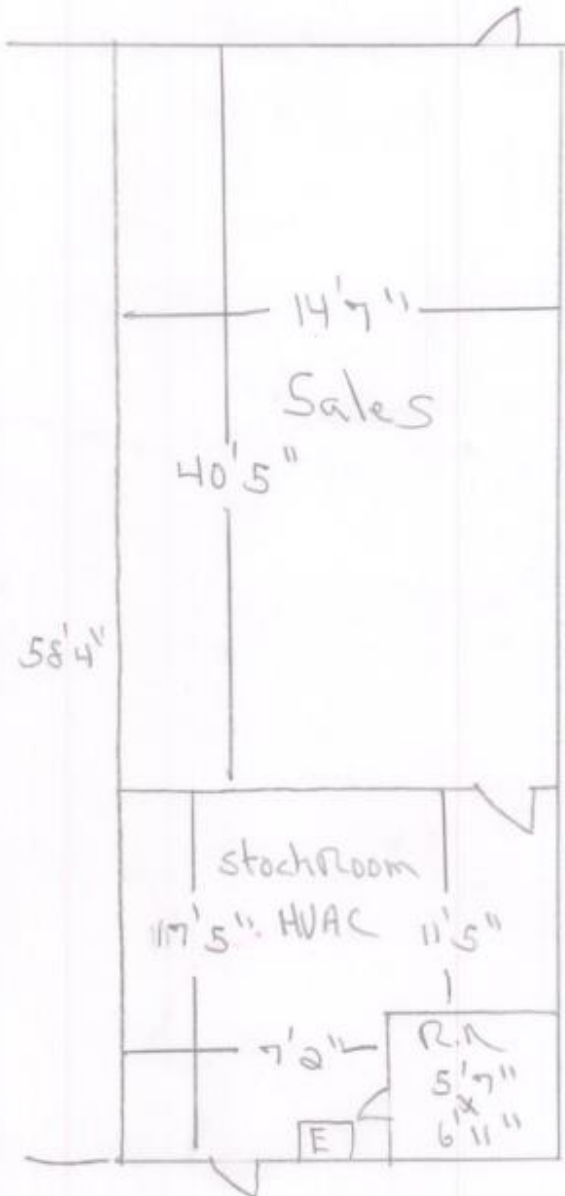

Westpointe Plaza

6458 Winchester Blvd
Suite 01090
Former- Cricket Wireless

CASTO

* Electric meter

* Gas meter