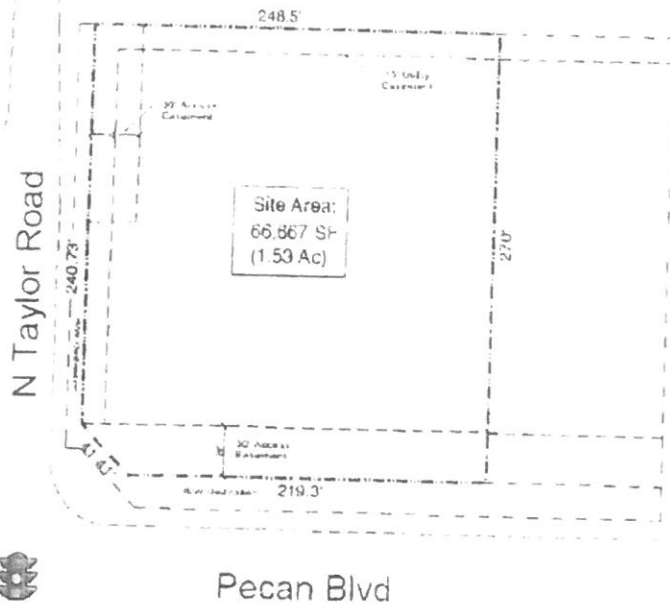

EXHIBIT A

TX - Mission
Pecan & Taylor

T-2975

EXHIBIT A

Date Prepared 04/28/2016
Rev 05/17/2016

Hunt Real Estate

5100 W. Kennedy Blvd #100
Tampa, FL 33609
813-289-5511

THIS PLAN PREPARED WITHOUT THE BENEFIT OF A SURVEY. THIS CONCEPTUAL PLAN IS NOT AN EXACT DEPICTION OF FINAL FEATURES AND QUANTITIES (WALLS, FLOOR LINES, ETC.) FIELD PERMITTED. WITHIN THIS CONCEPTUAL PLAN IS PRELIMINARY AND SUBJECT TO CHANGE PER LOCAL ZONING, ENVIRONMENTAL, DRAINAGE, UTILITY, AND/OR THEREFORE THIS PLAN SHALL BE REGARDED AS AN ESTIMATE OF THE FEASIBILITY OF THE PROJECT AND MAY NOT REFLECT ALL REGULATORY REQUIREMENTS AND CONSTRAINTS.