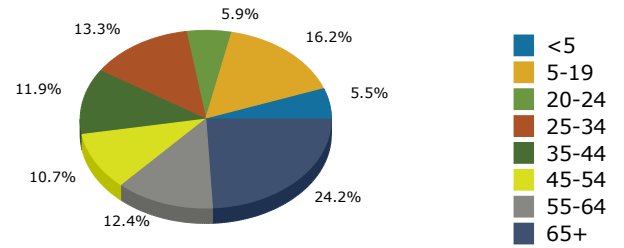

2023 Population by Race

2023 Population by Age

Households

2023 Home Value

2023-2028 Annual Growth Rate

Household Income

Source: Esri forecasts for 2023 and 2028. U.S. Census Bureau 2010 decennial Census data converted by Esri into 2020 geography.