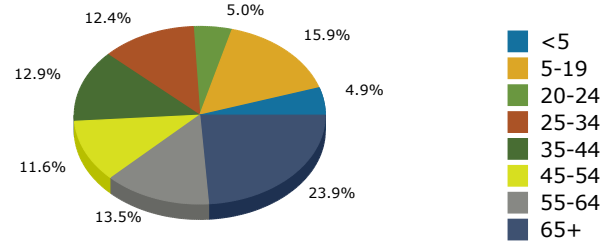

2023 Population by Race

2023 Population by Age

Households

2023 Home Value

2023-2028 Annual Growth Rate

Household Income

Source: Esri forecasts for 2023 and 2028. U.S. Census Bureau 2010 decennial Census data converted by Esri into 2020 geography.