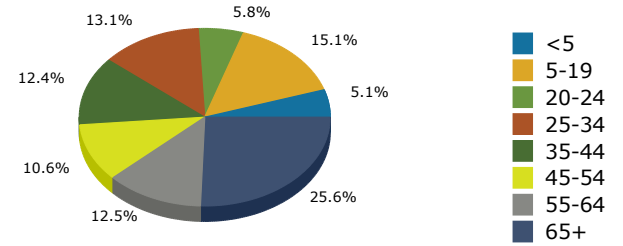

2023 Population by Age