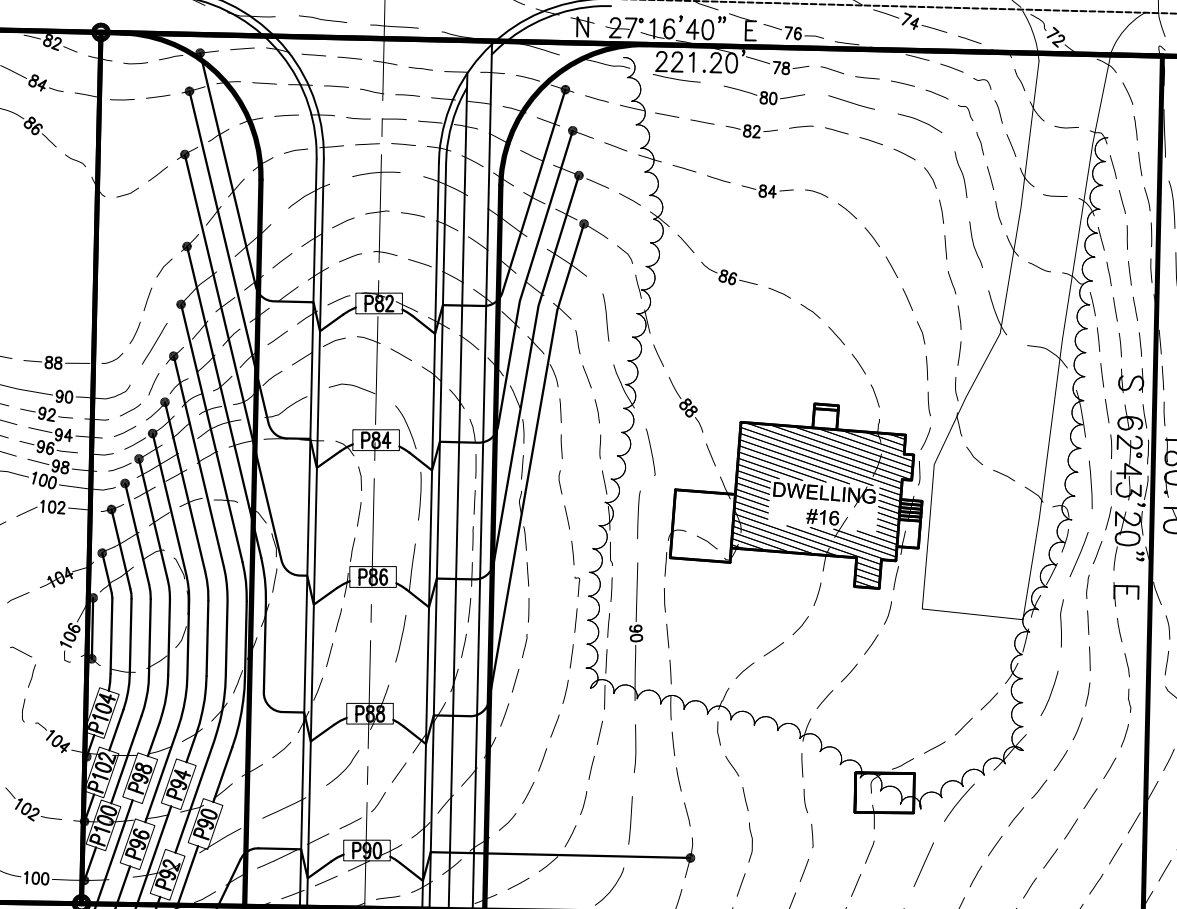

COPPER BEACH DRIVE

N 27°16'40" E 221.20'

MAP 66
LOT 34
N/F
TOWN OF KINGSTON

MAP 66
LOT 33
N/F
BAYMARK

120.00'
N 26°25'27" E

THOMAS STREET

N/F
BAYMARK

N/F
TOWN OF KINGSTON