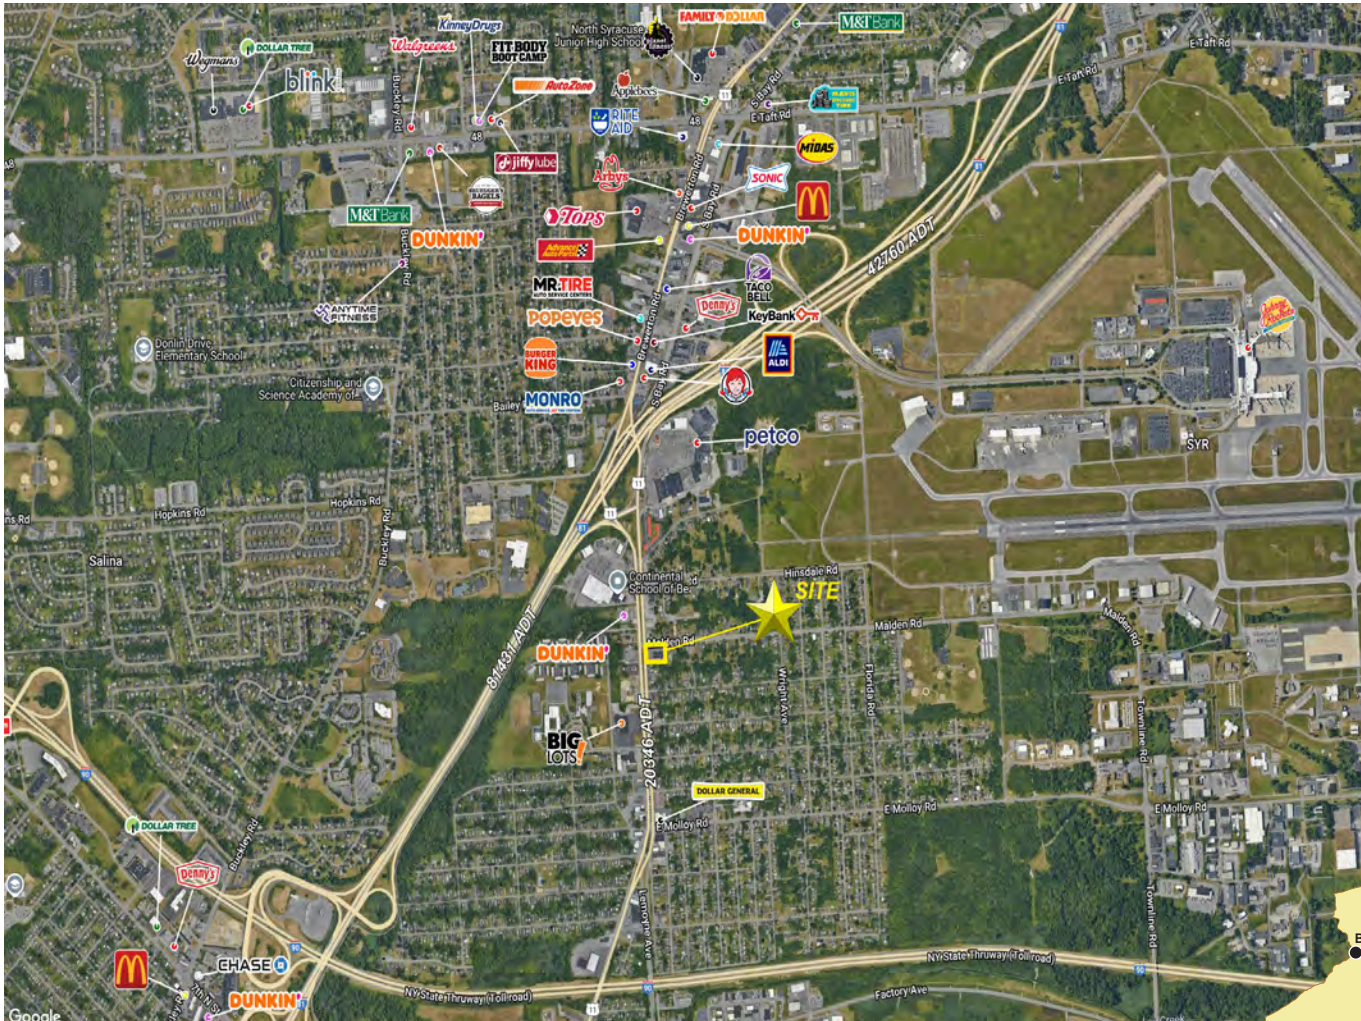

# Mattydale, New York

2616 BREWERTON ROAD

RETAIL / MEDICAL / OFFICE

**FOR LEASE**  
**ASKING \$11/PSF**

- 10,908 SF freestanding location.
- Sublease available to 4/20/2028
- All offers are subject to approval by Walgreens

5 mi Radius

3 mi Radius

1 mi Radius

SITE

SYR

Syracuse

Liverpool High School  
Bayberry

North Syracuse

Salina

Messina Springs

East Syracuse

East Syracuse Minoa  
Central High School

Minoa

Fairmount

Westvale

Split Rock

Dewitt

Fayetteville

Lafayette

Solvay

Taunton

Split Rock Rd

Salina

Syracuse