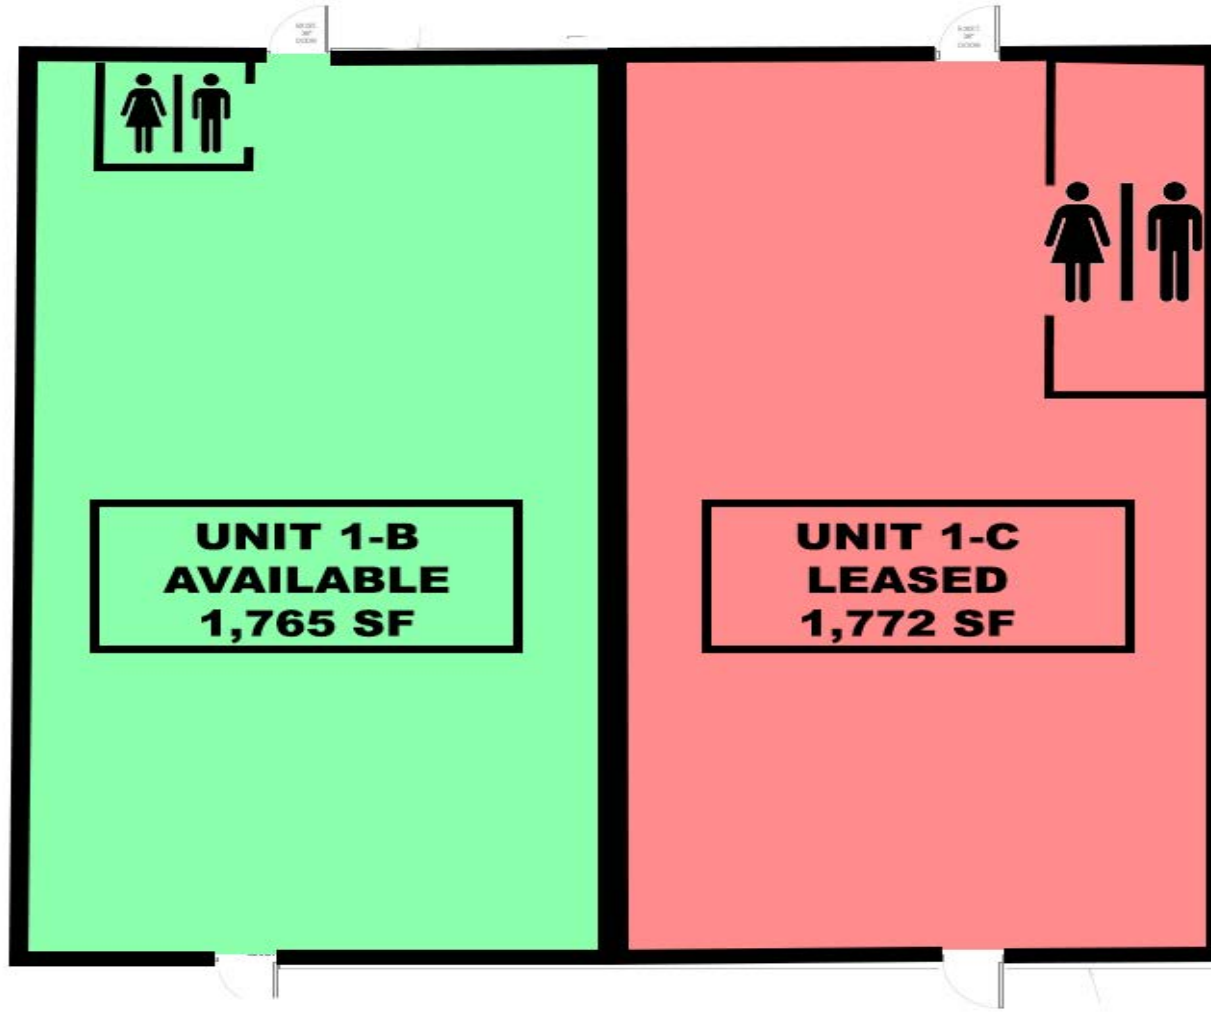

SPECIFICATIONS

Hillsborough Centre | 649 Route 206, Hillsborough, NJ
1,765 SF Available

HILLSBOROUGH CENTRE TENANTS		
1A)	Chipotle	2,250 SF
1B)	AVAILABLE	1,765 SF
1C)	Halal Meat Market	1,772 SF
2)	Cafe Piazza	2,083 SF
3/4)	Goodwill	2,093 SF
5)	Centre Cleaners & Tailoring	1,344 SF
6)	Fancy Nails	840 SF
7)	Legends Hair	1,662 SF
8)	AT&T	1,600 SF
9)	Quest Diagnostics	1,200 SF
10)	Ricky's Tai	2,000 SF
11/12)	Hand & Stone	2,769 SF
13)	Red Bank Vets	19,000 SF
14)	Patidar	35,000 SF
15)	Wells Fargo	PAD
18)	Starbucks	PAD
20)	Retro Fitness	10,279 SF

- **GLA:** 87,054 SF
- **Available:** 1,765 SF
- **Rent:** Call for quote
- **Parking:** 500 Spaces
- **Frontage:** 510' on Route 206

- **Traffic:** 30,216 VPD on Route 206
- **Co-tenants:** Starbucks, Patidar Grocery Store, Retro Fitness, Chipotle, Goodwill AT&T, & Hand & Stone, Halal Meat Market

- Hillsborough Centre is conveniently located at a traffic-controlled intersection with 510' of frontage of Route 206.

FLOOR PLANS

Hillsborough Centre | 649 Route 206, Hillsborough, NJ
1,765 SF Available