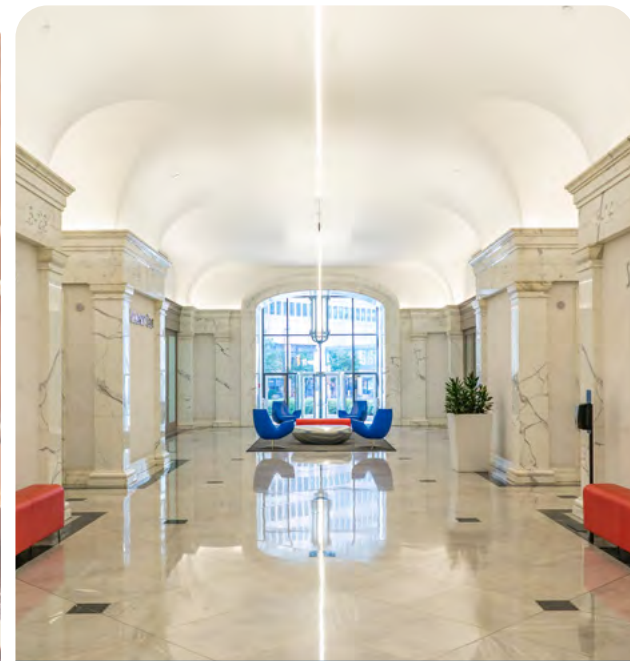

1 MILLION RSF
OF OFFICE SPACE