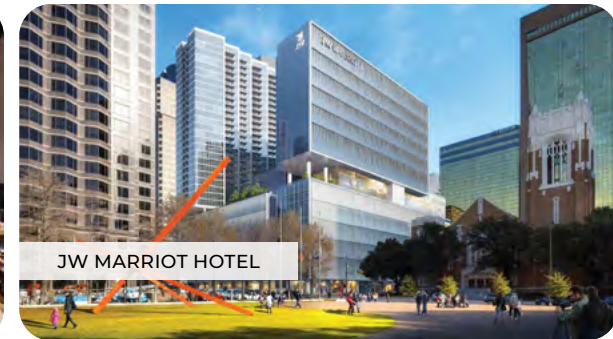

Woodall Rodgers Freeway

MAIN & MAIN

LOCATION

with the best hotels & restaurants in Dallas at your fingertips

NEWMARK

IN THE ARTS DISTRICT

TYPICAL FLOOR PLATE

23,769 RSF