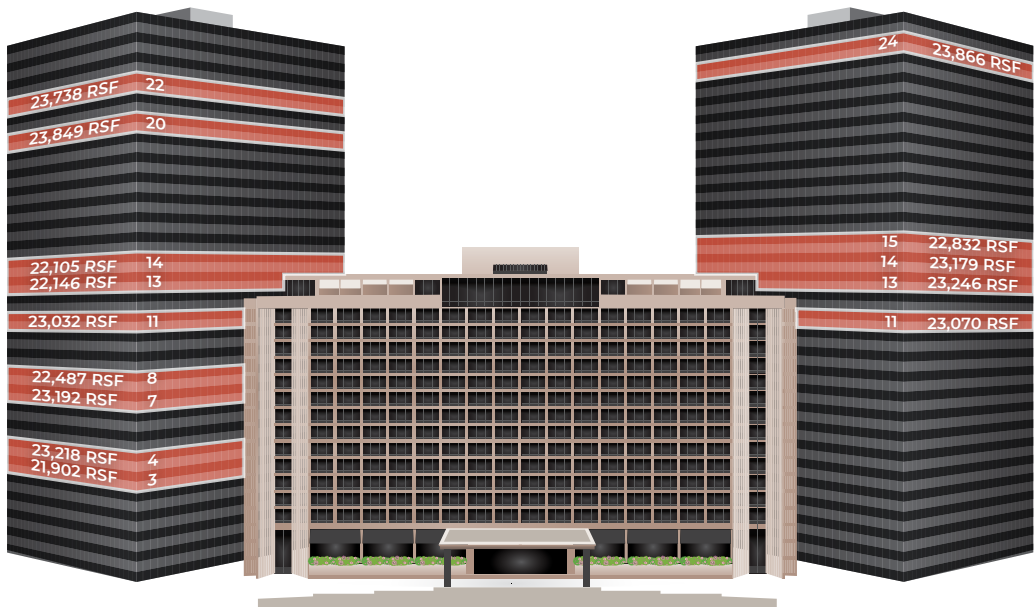

Woodall Rodgers Freeway

MAIN & MAIN

LOCATION

with the best hotels & restaurants in Dallas at your fingertips

NEWMARK

IN THE ARTS DISTRICT

TYPICAL FLOOR PLATE

23,769 RSF